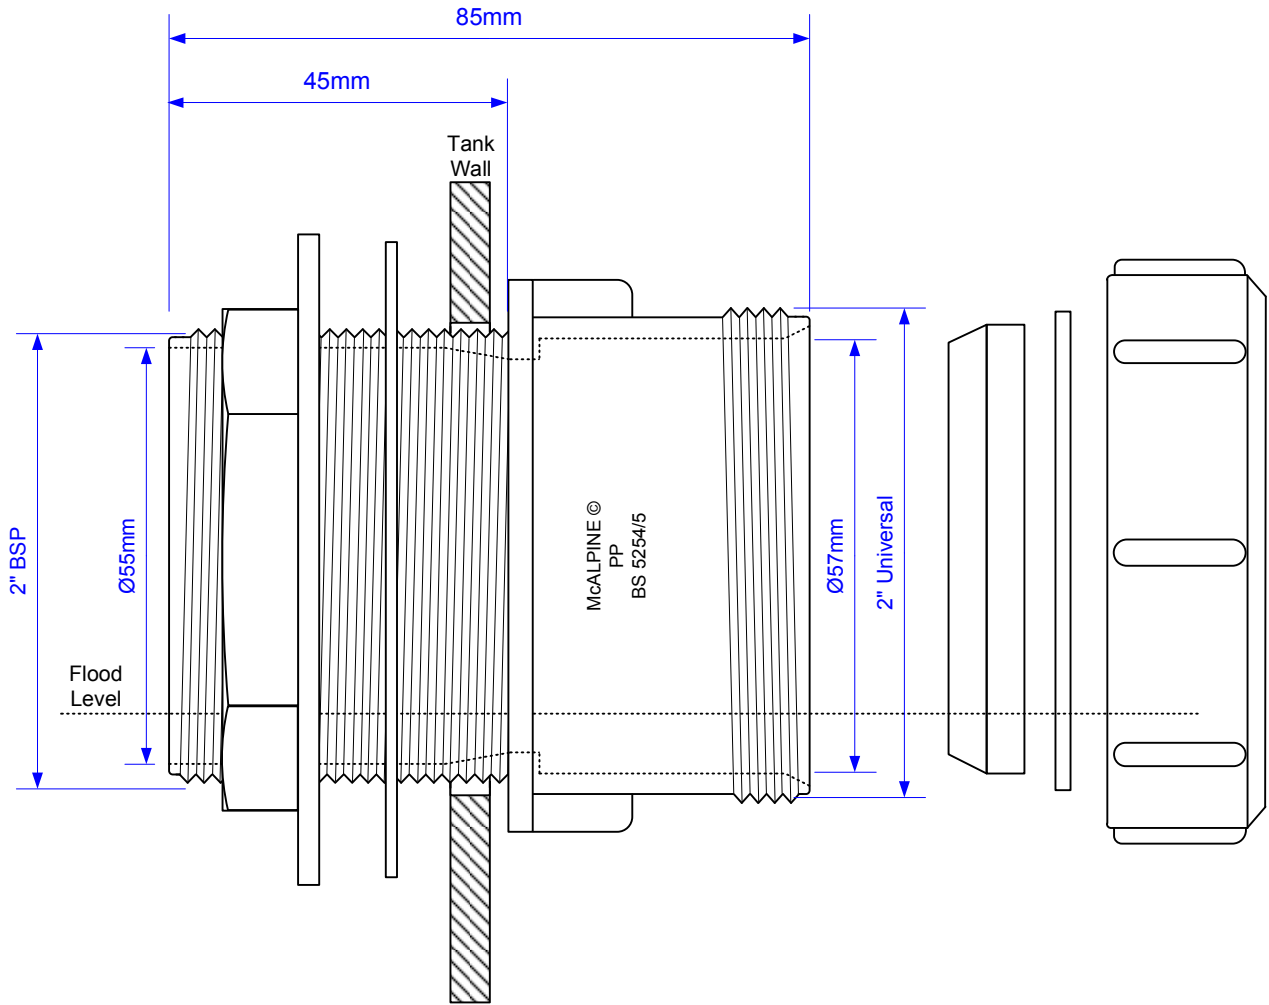

# Z11M

© McALPINE  
06/10/2010

Drawing verified 22/03/2016  
correct as of: RM

DRAWN BY

RM

REVISED

06/10/2010, 22/03/2016

FILENAME