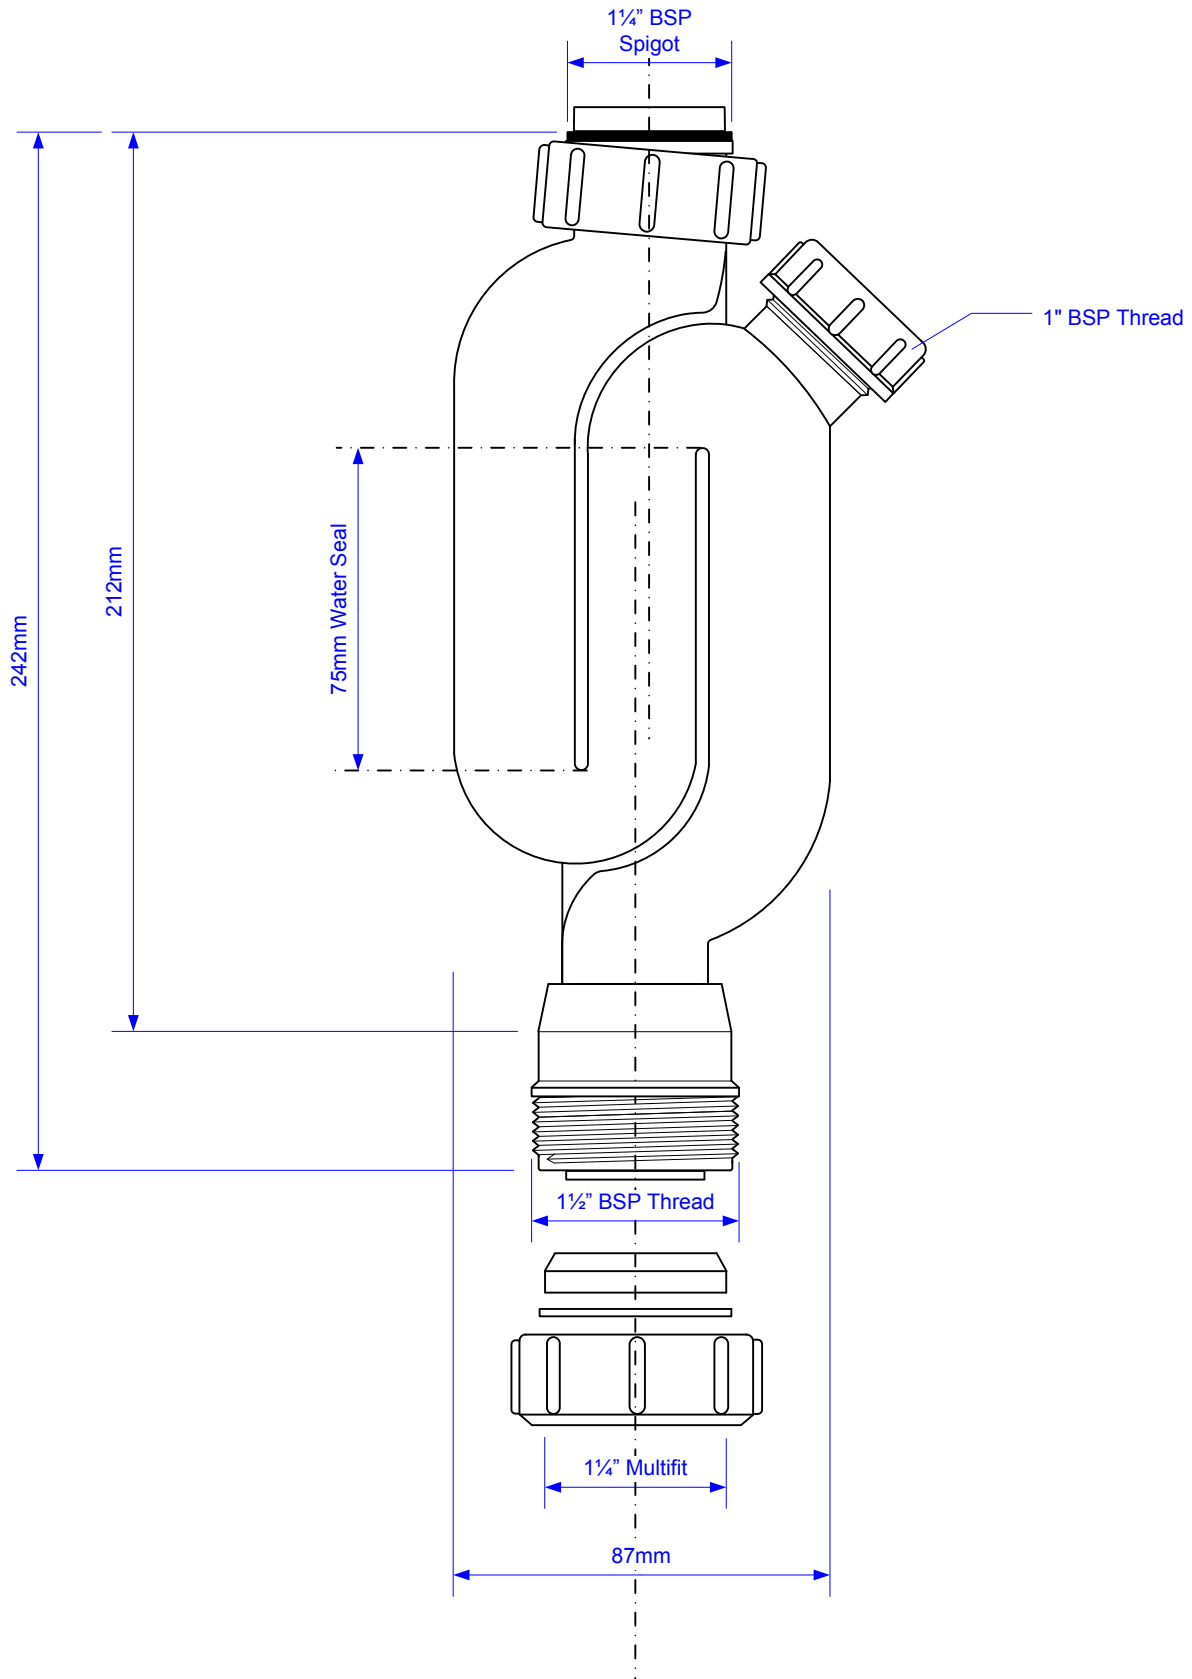

Code:

X10

©

McALPINE

Drawing verified
correct as of:

06.06.16
T.C.

DRAWN BY

TC

SCALE

1: 1.75

REVISED

1 - Amend sizes & add pg2
(TC 06.06.16)

FILENAME

X10.VSD

DATE

06.06.16