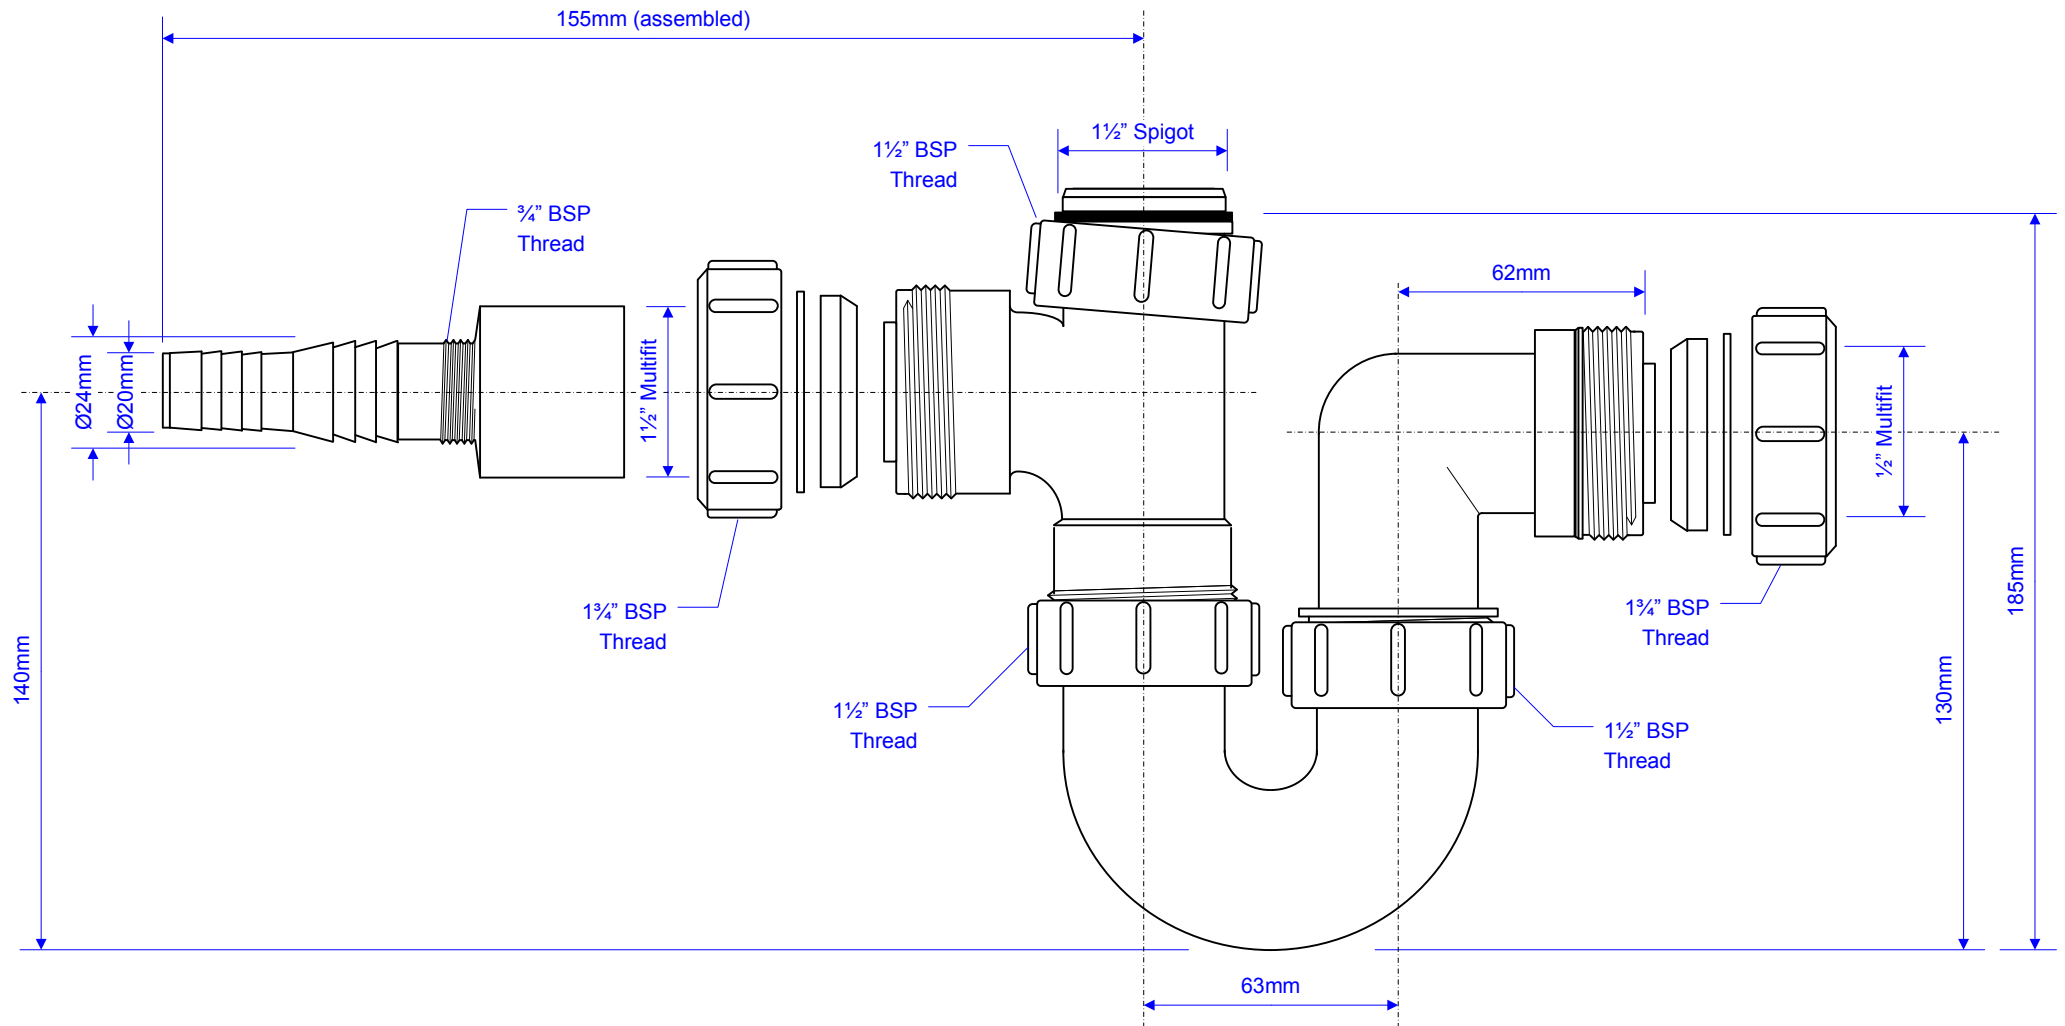

Code:

WM2

©

McALPINE

Drawing verified correct as of:

11.07.16
TC

DRAWN BY

TC

SCALE

1: 1.9

REVISED

1 - Re-drawn to scale (TC 14.04.11)
2 - Add pg 2 (TC 11.07.16)

FILENAME

WM2.VSD

DATE

11.07.16