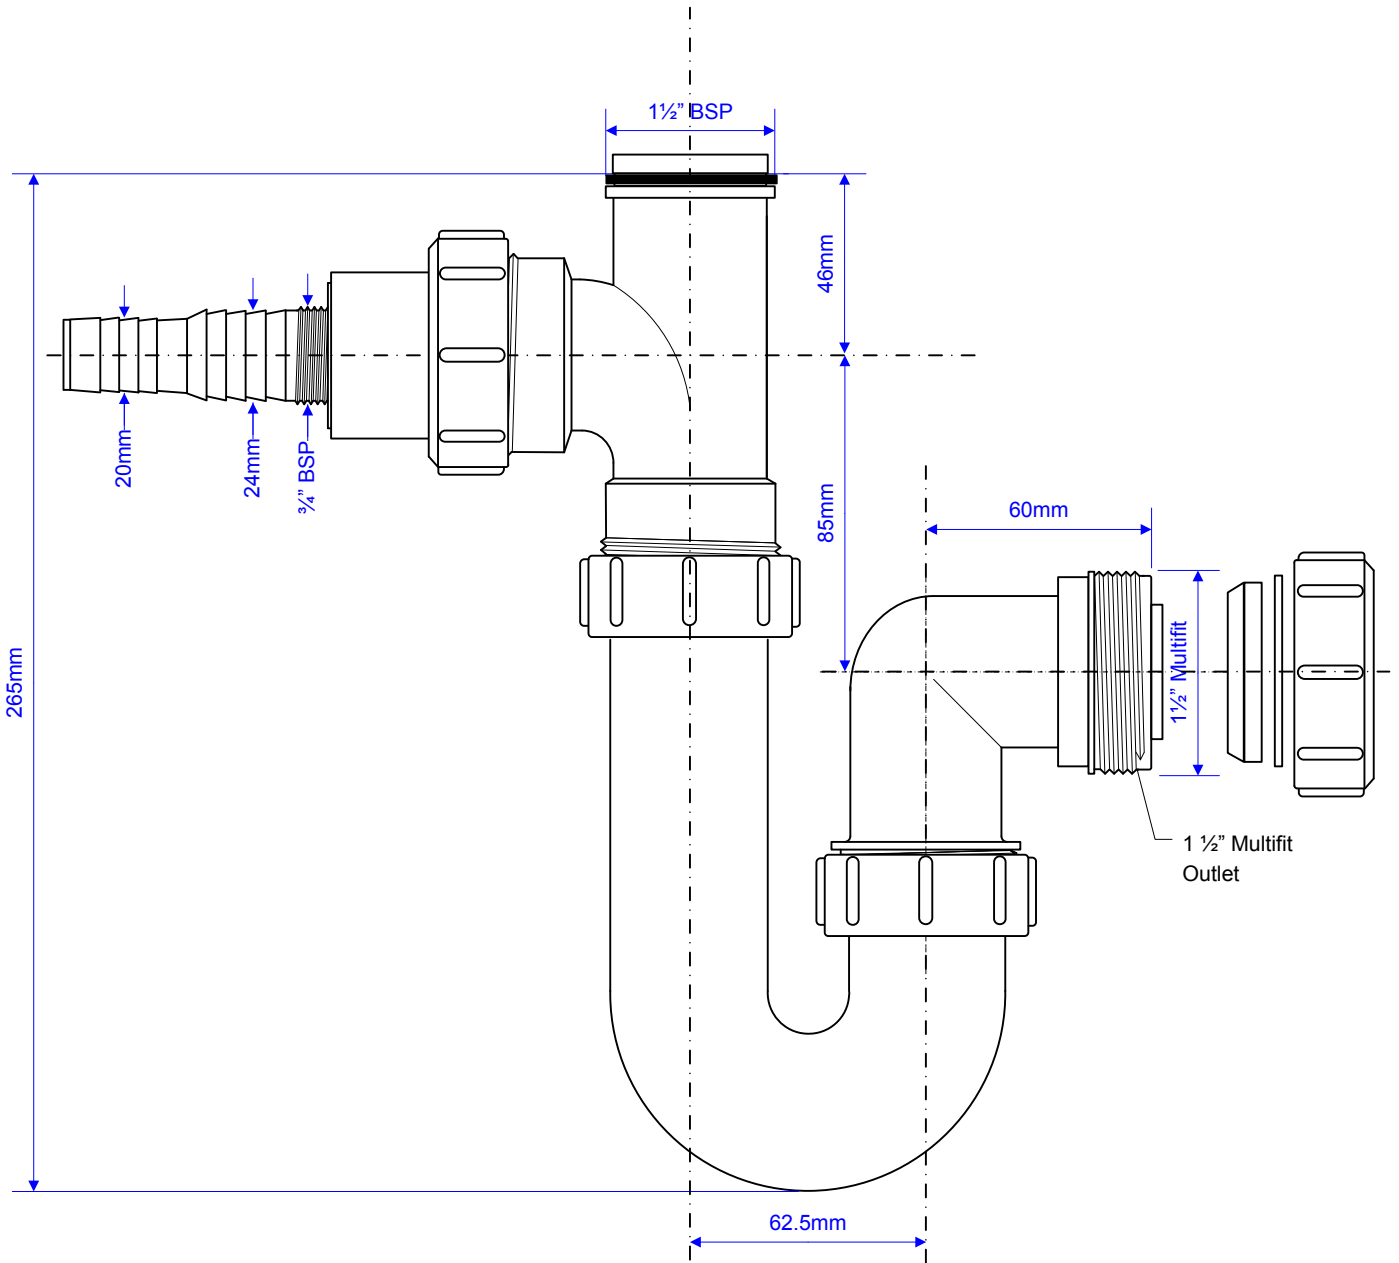

Code:

WM1

Drawing verified
correct as of:

13/08/2008
CM

DRAWN BY

CM

REVISED

SCALE

1: 2

FILENAME

WM1.VSD

DATE

13/08/2008