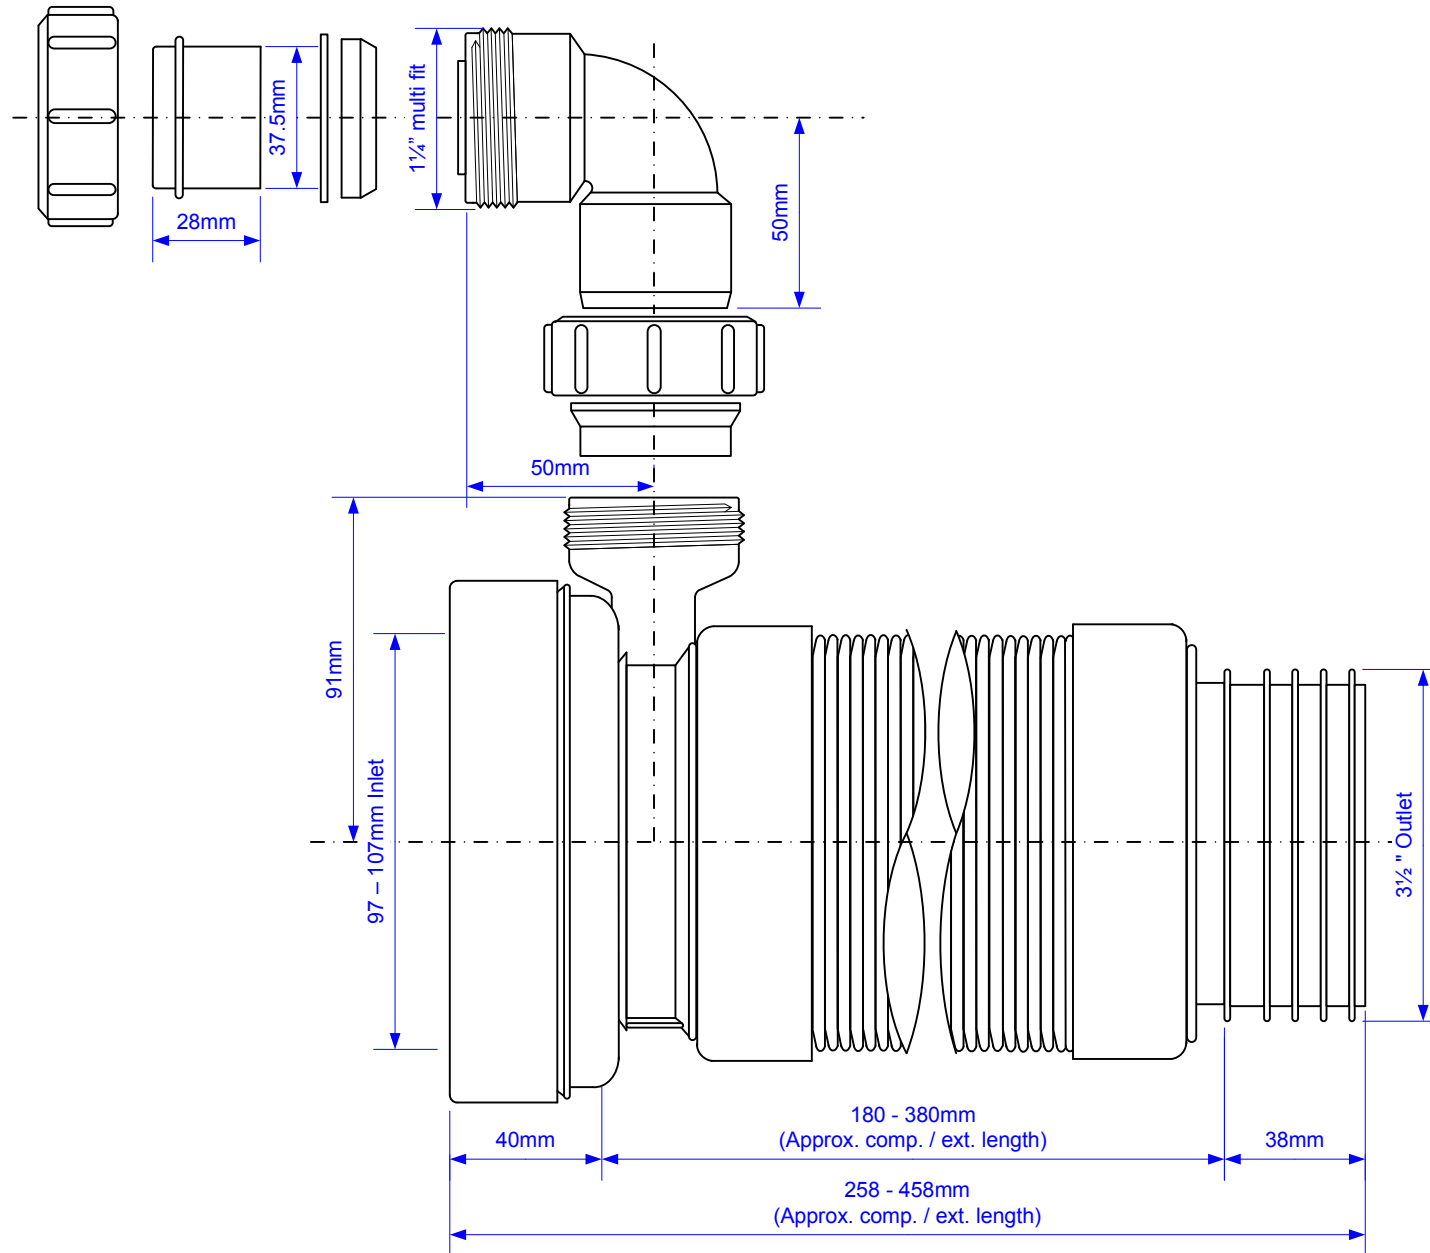

Code:

WC-F26SV

© McALPINE
14/01/15

Drawing verified correct as of:

M.M.
20.01.15

DRAWN BY

M.GILMOUR

REVISED

SCALE

1:2

FILENAME

WC-F26SV.VSD

DATE

14/01/15