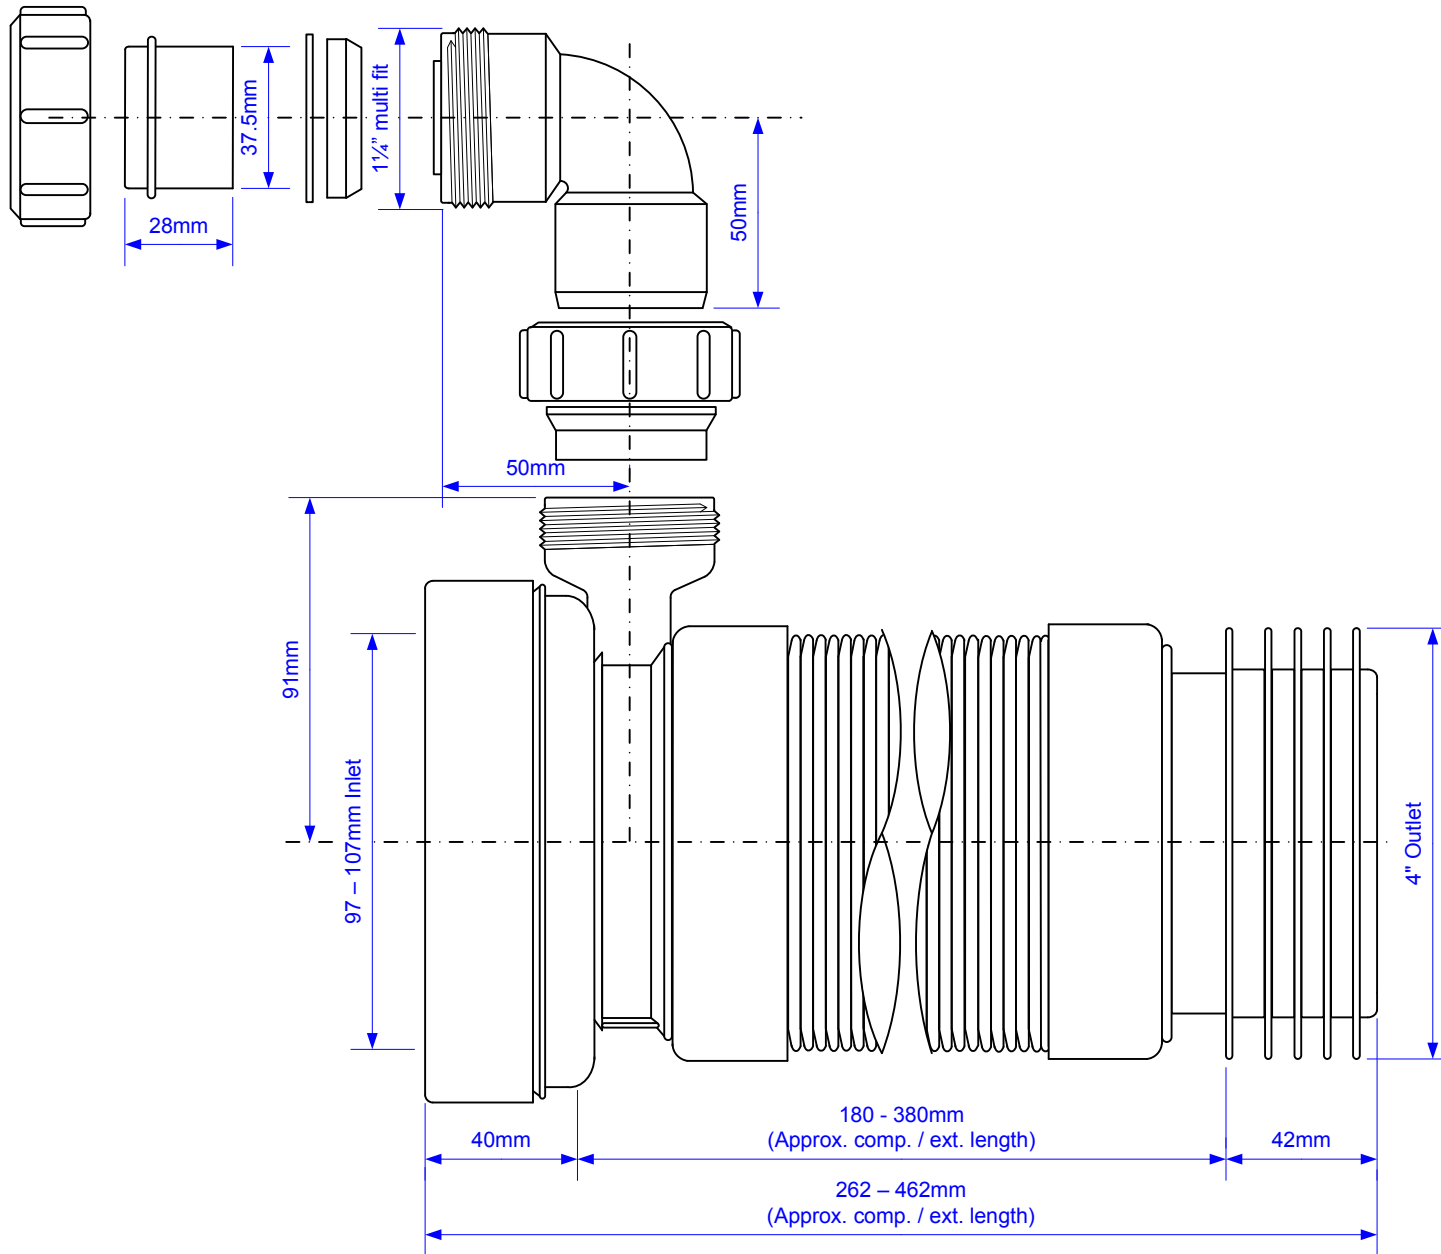

Code:

WC-F26RV

© McALPINE
13/01/15

Drawing verified correct as of:

M.M.
20.01.15

DRAWN BY

M.GILMOUR

REVISED

SCALE

1:2

FILENAME

WC-F26RV.VSD

DATE

13/01/15