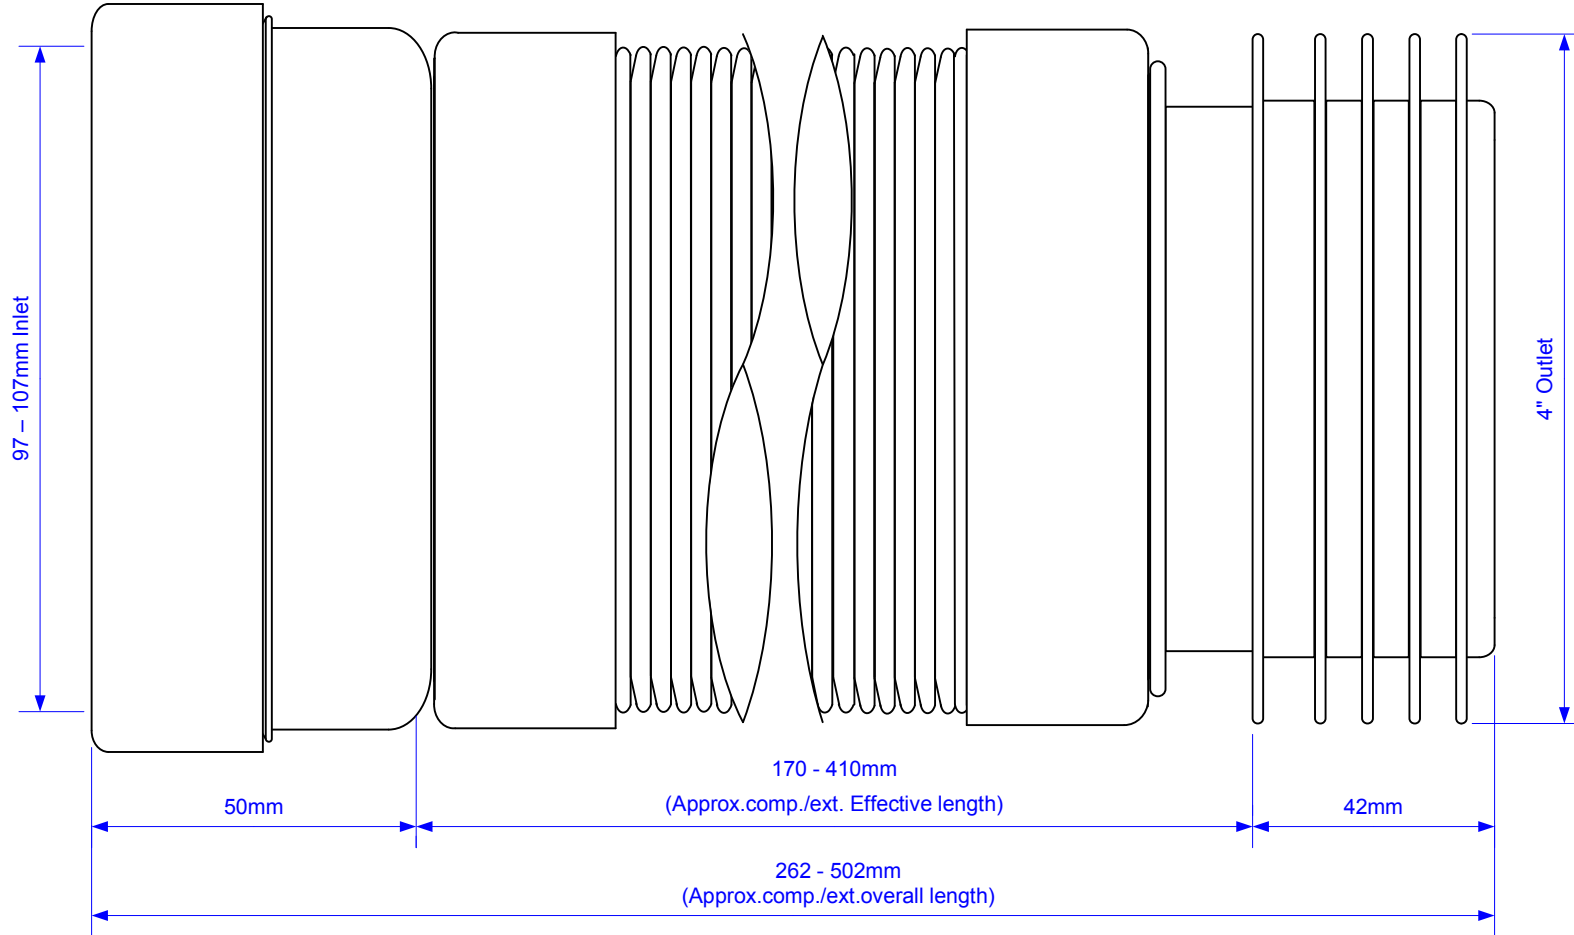

Code:

**WC-F26R**

© McALPINE  
18/12/14

Drawing verified correct as of:

M.M.  
20.01.15

DRAWN BY  
M.GILMOUR

REVISED

FILENAME

WC-F26R.VSD

SCALE

1: 1.25

DATE

18/12/14