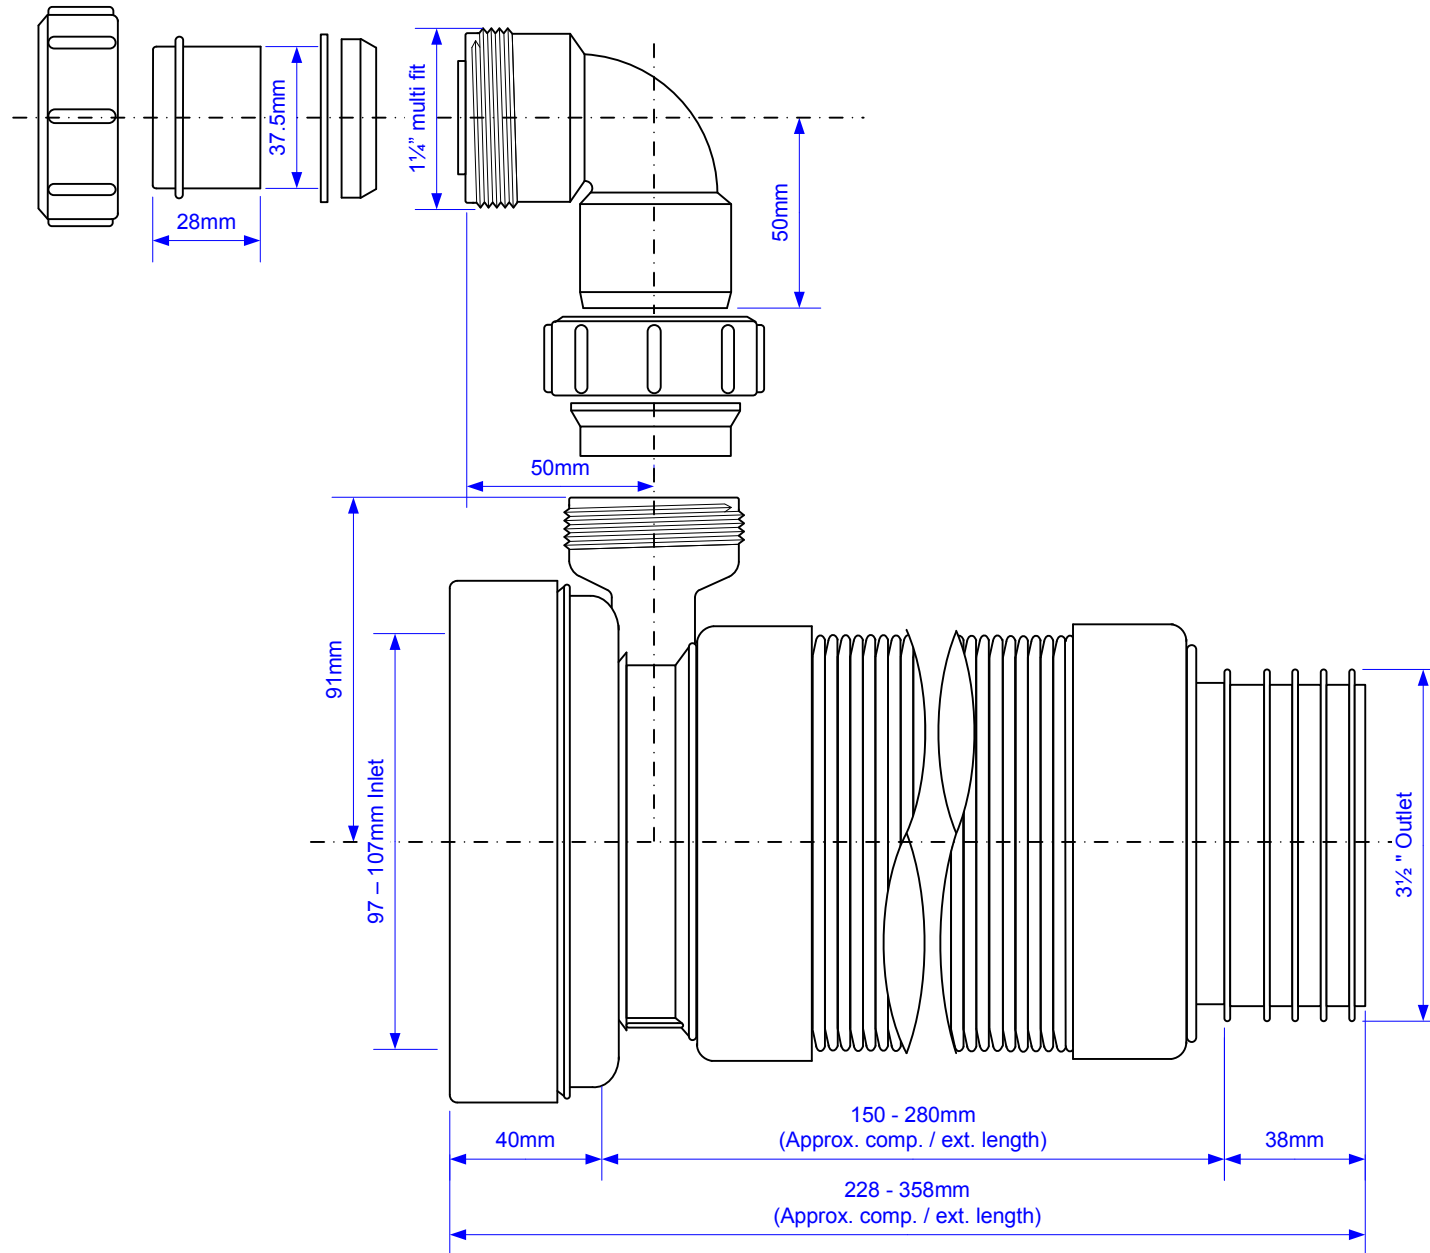

Code:

**WC-F23SV**

© McALPINE  
14/01/15

Drawing verified correct as of:

M.M.  
20.01.15

DRAWN BY

M.GILMOUR

REVISED

SCALE

1:2

FILENAME

WC-F23SV.VSD

DATE

14/01/15