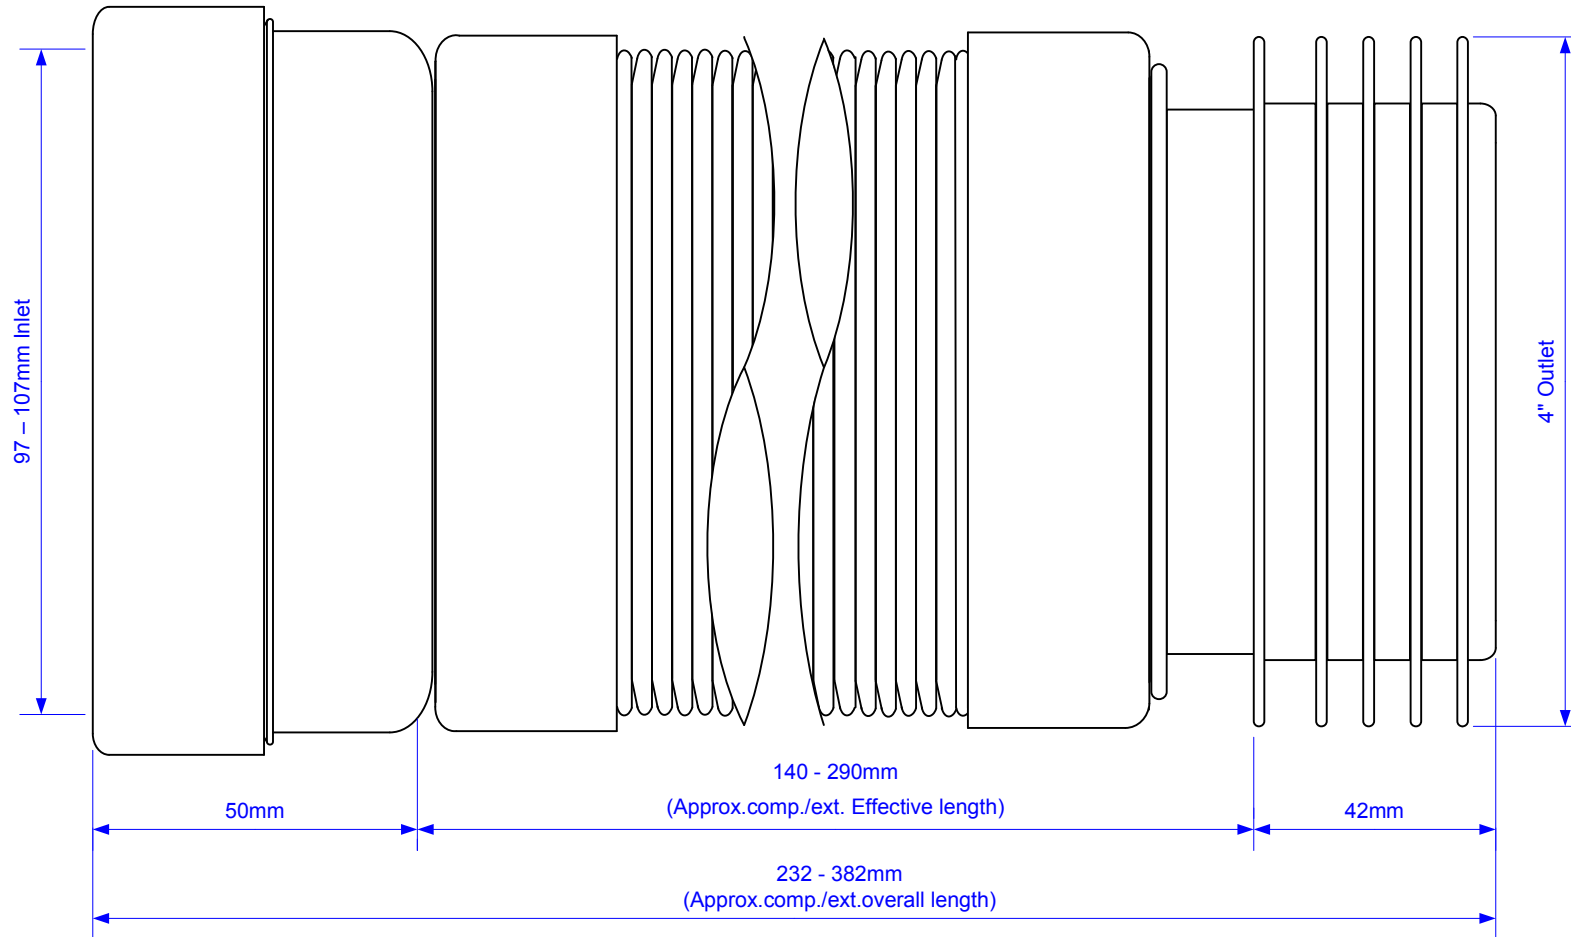

Code:

**WC-F23R**

© McALPINE  
18/12/14

Drawing verified correct as of:

M.M.  
20.01.15

DRAWN BY

M.GILMOUR

REVISED

SCALE

1: 1.25

FILENAME

WC-F23R.VSD

DATE

18/12/14