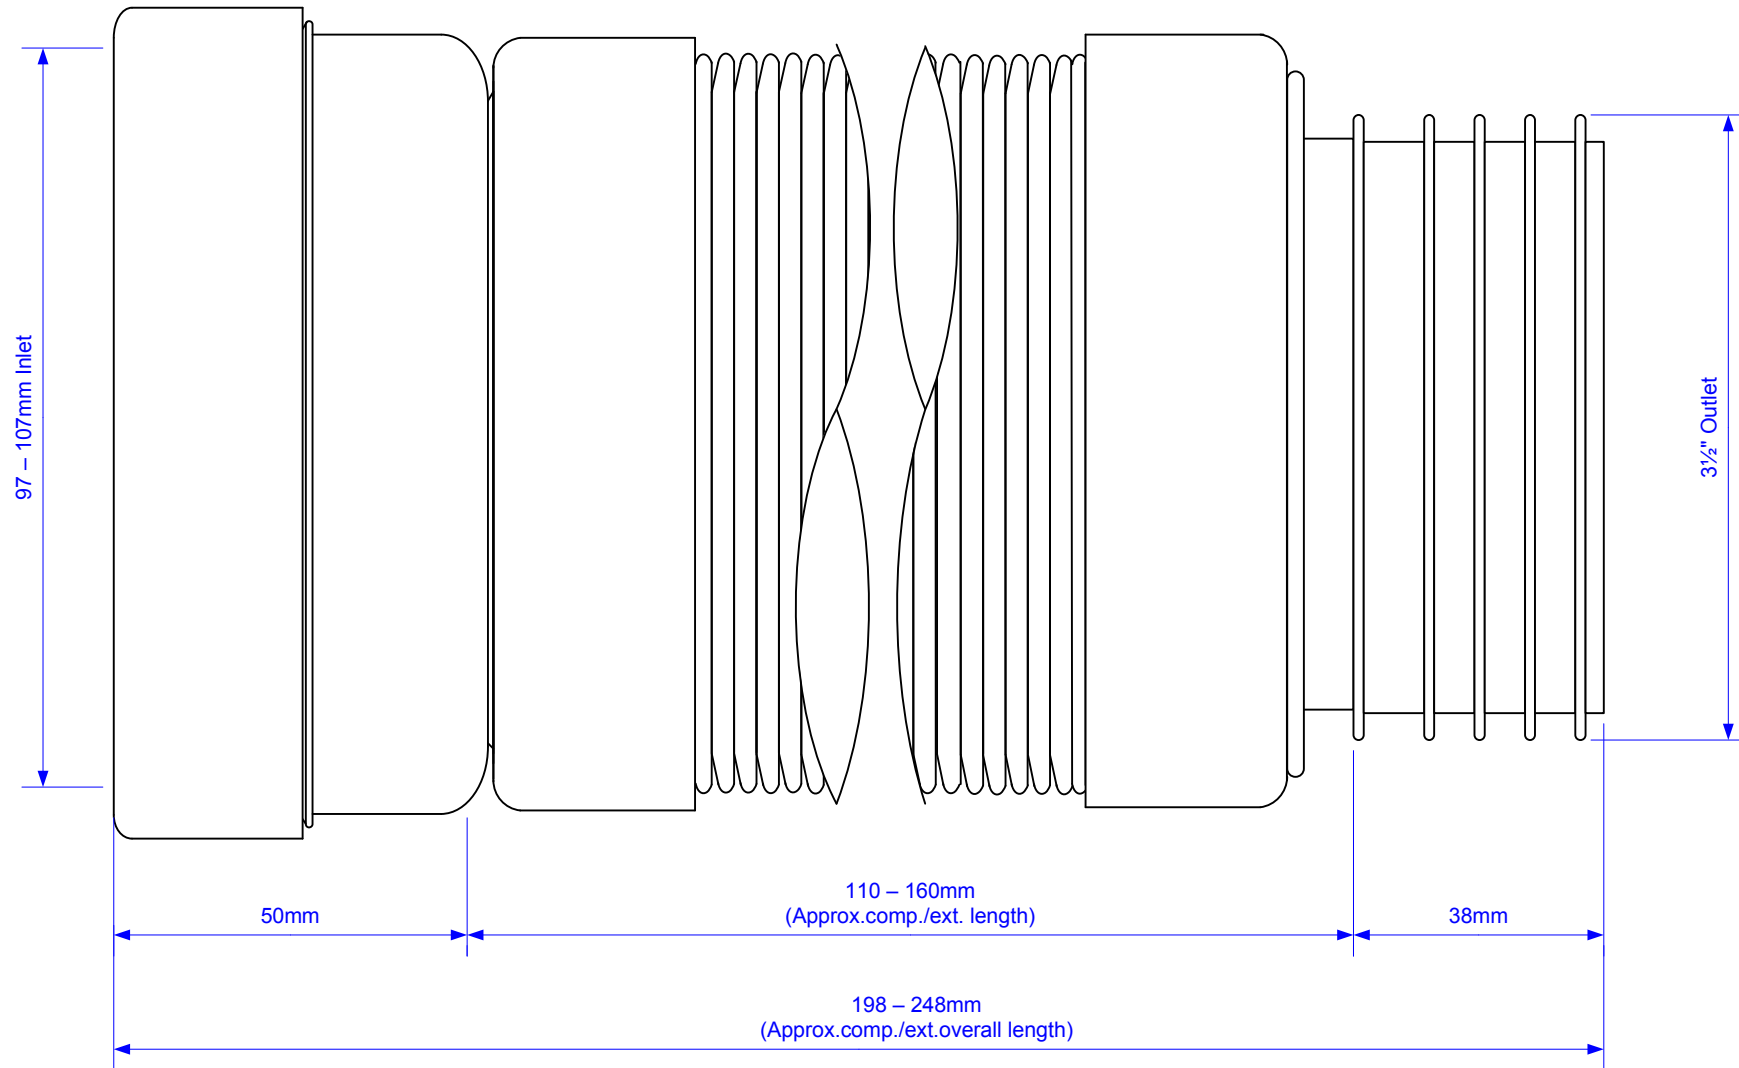

Code:

WC-F18S

McALPINE
18/12/14

Drawing verified correct as of:

M.M.
20.01.15

DRAWN BY

M.GILMOUR

REVISED

SCALE

1: 1.125

FILENAME

WC-F18S.VSD

DATE

18/12/14