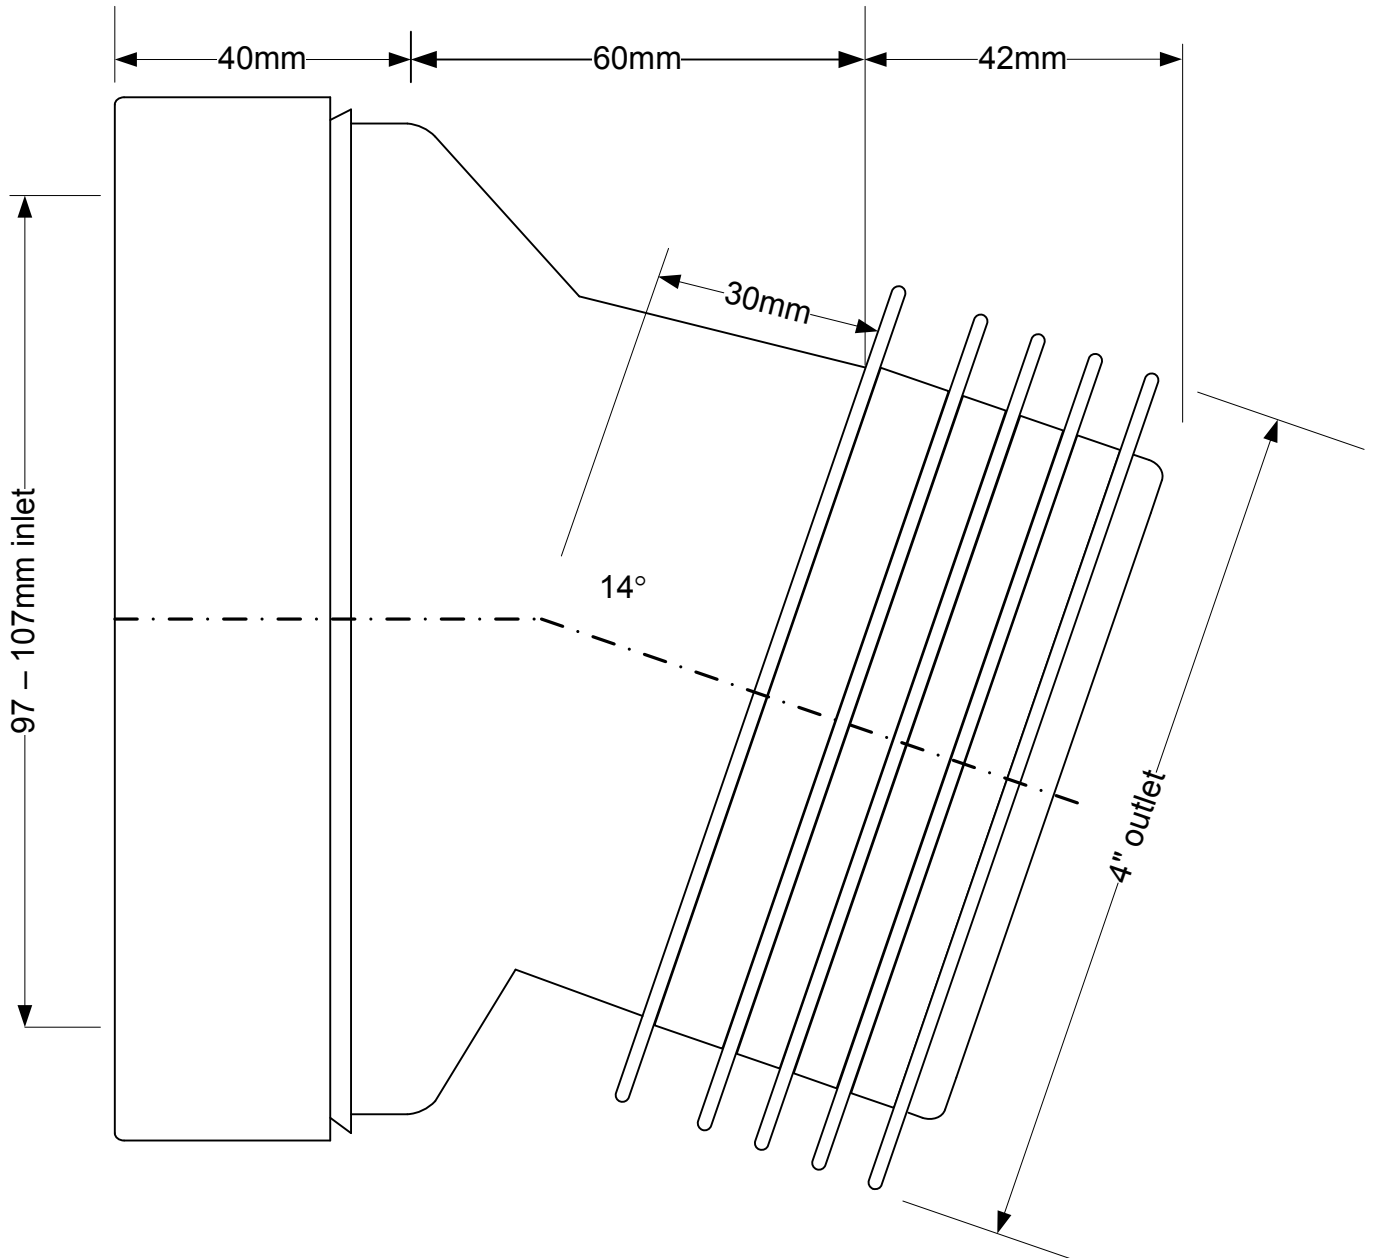

Code:

WC-CON7A

©

McALPINE
19/05/10

Drawing verified
correct as of:

27.05.10
D.E

DRAWN BY
ELLEN McLELLAN

REVISED
19.05.10

FILENAME
WC-CON7A.VSD

SCALE
1:1

DATE
19.05.10