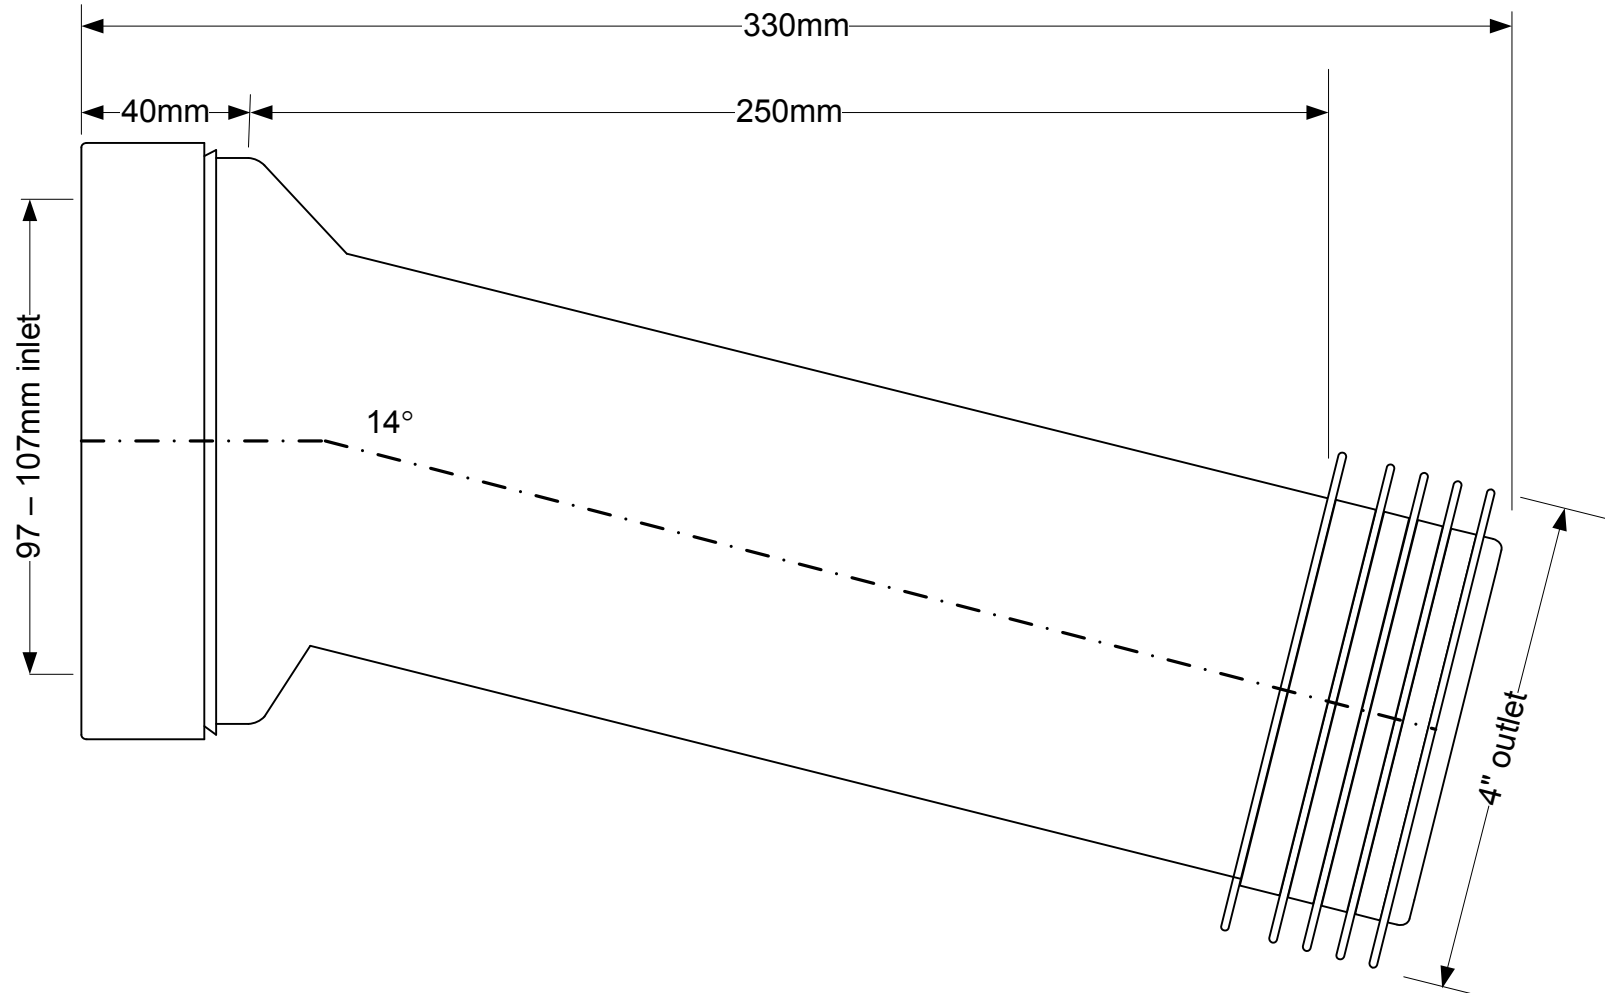

Code:

WC-CON7

©

McALPINE
19/05/10

Drawing verified
correct as of:

27.05.10
D.E

DRAWN BY

ELLEN McLELAN

REVISED

19.05.10

FILENAME

WC-CON7.VSD

SCALE

1: 1.75

DATE

19.05.10