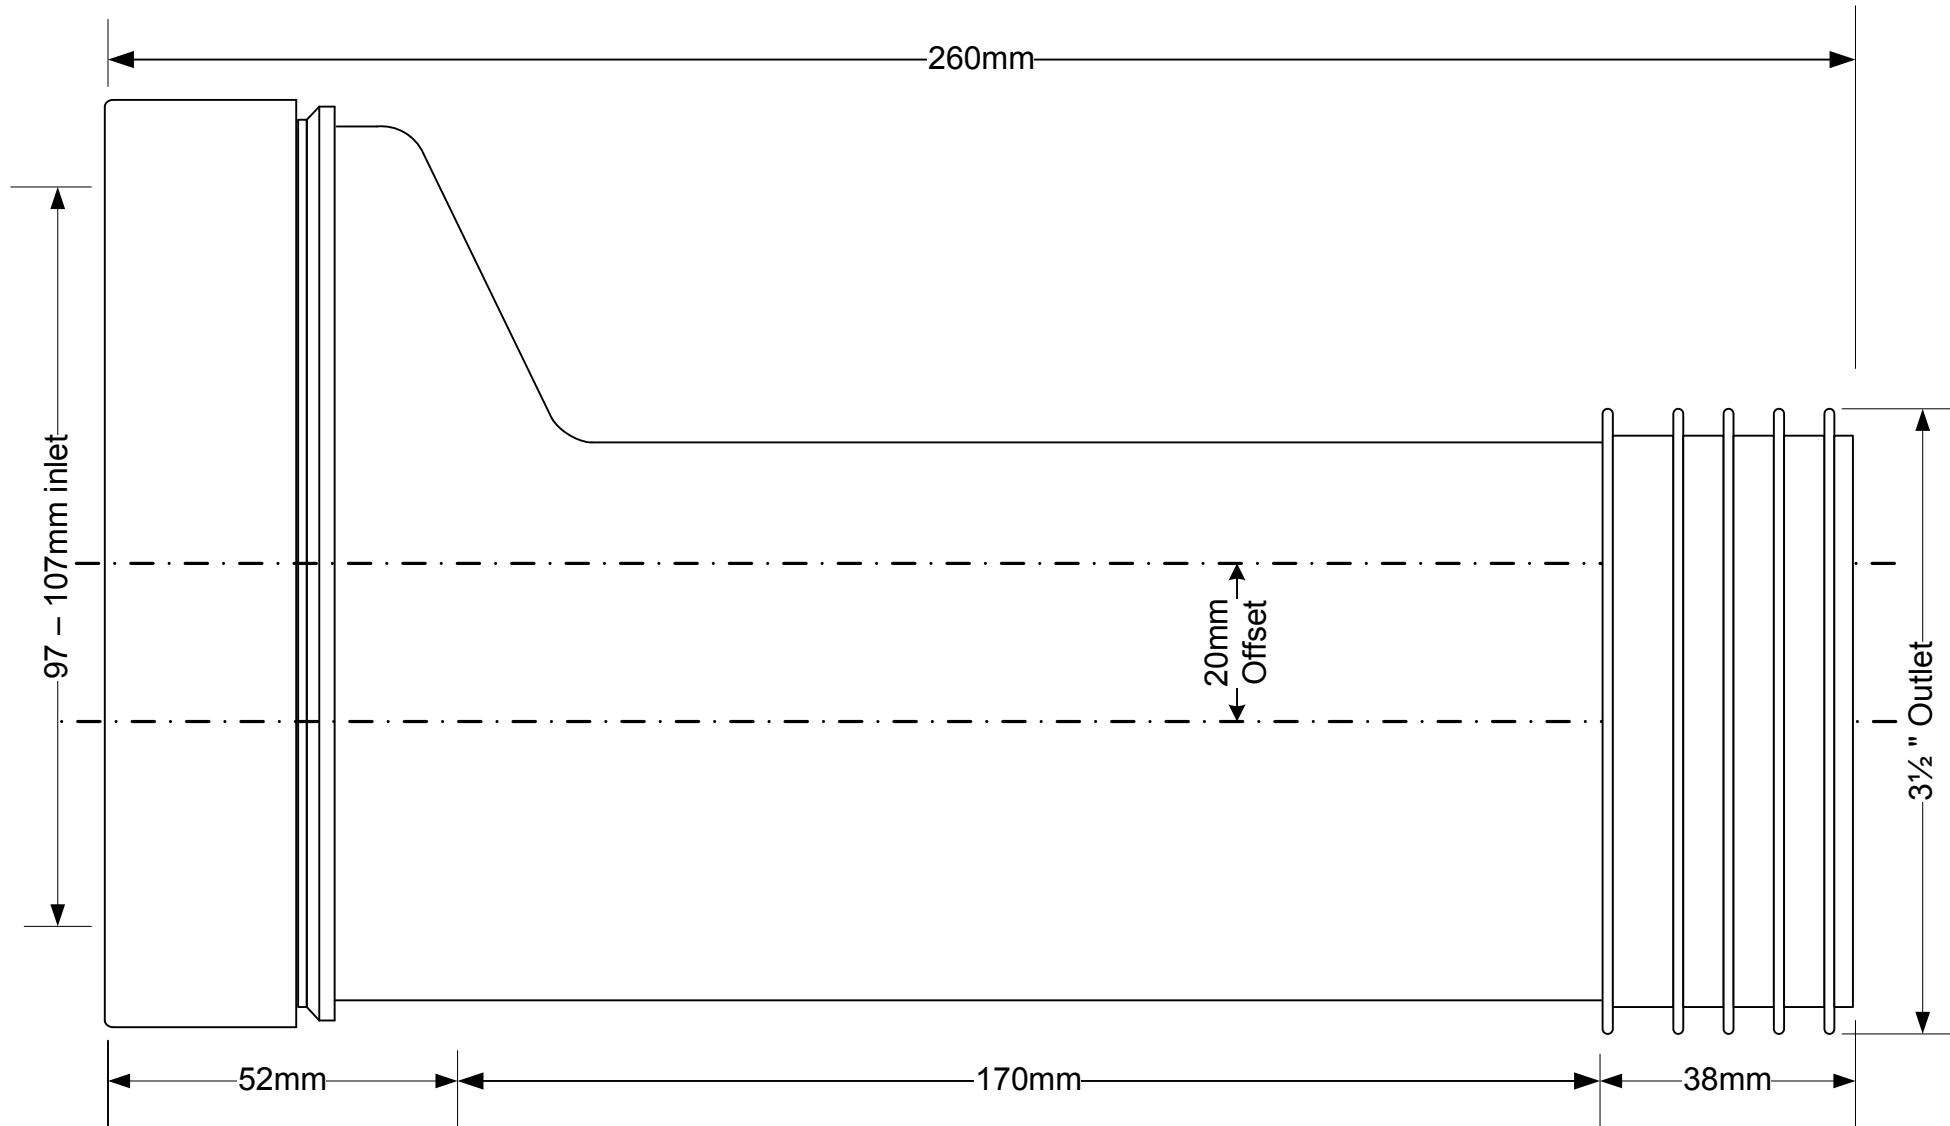

Code:

WC-CON5B

© McALPINE
17/03/10

Drawing verified
correct as of:

18.03.10
D.E

DRAWN BY
ELLEN McLELLAN

REVISED
17.03.10

FILENAME
WC-CON5B.VSD

SCALE
1: 1.125

DATE
17.03.10