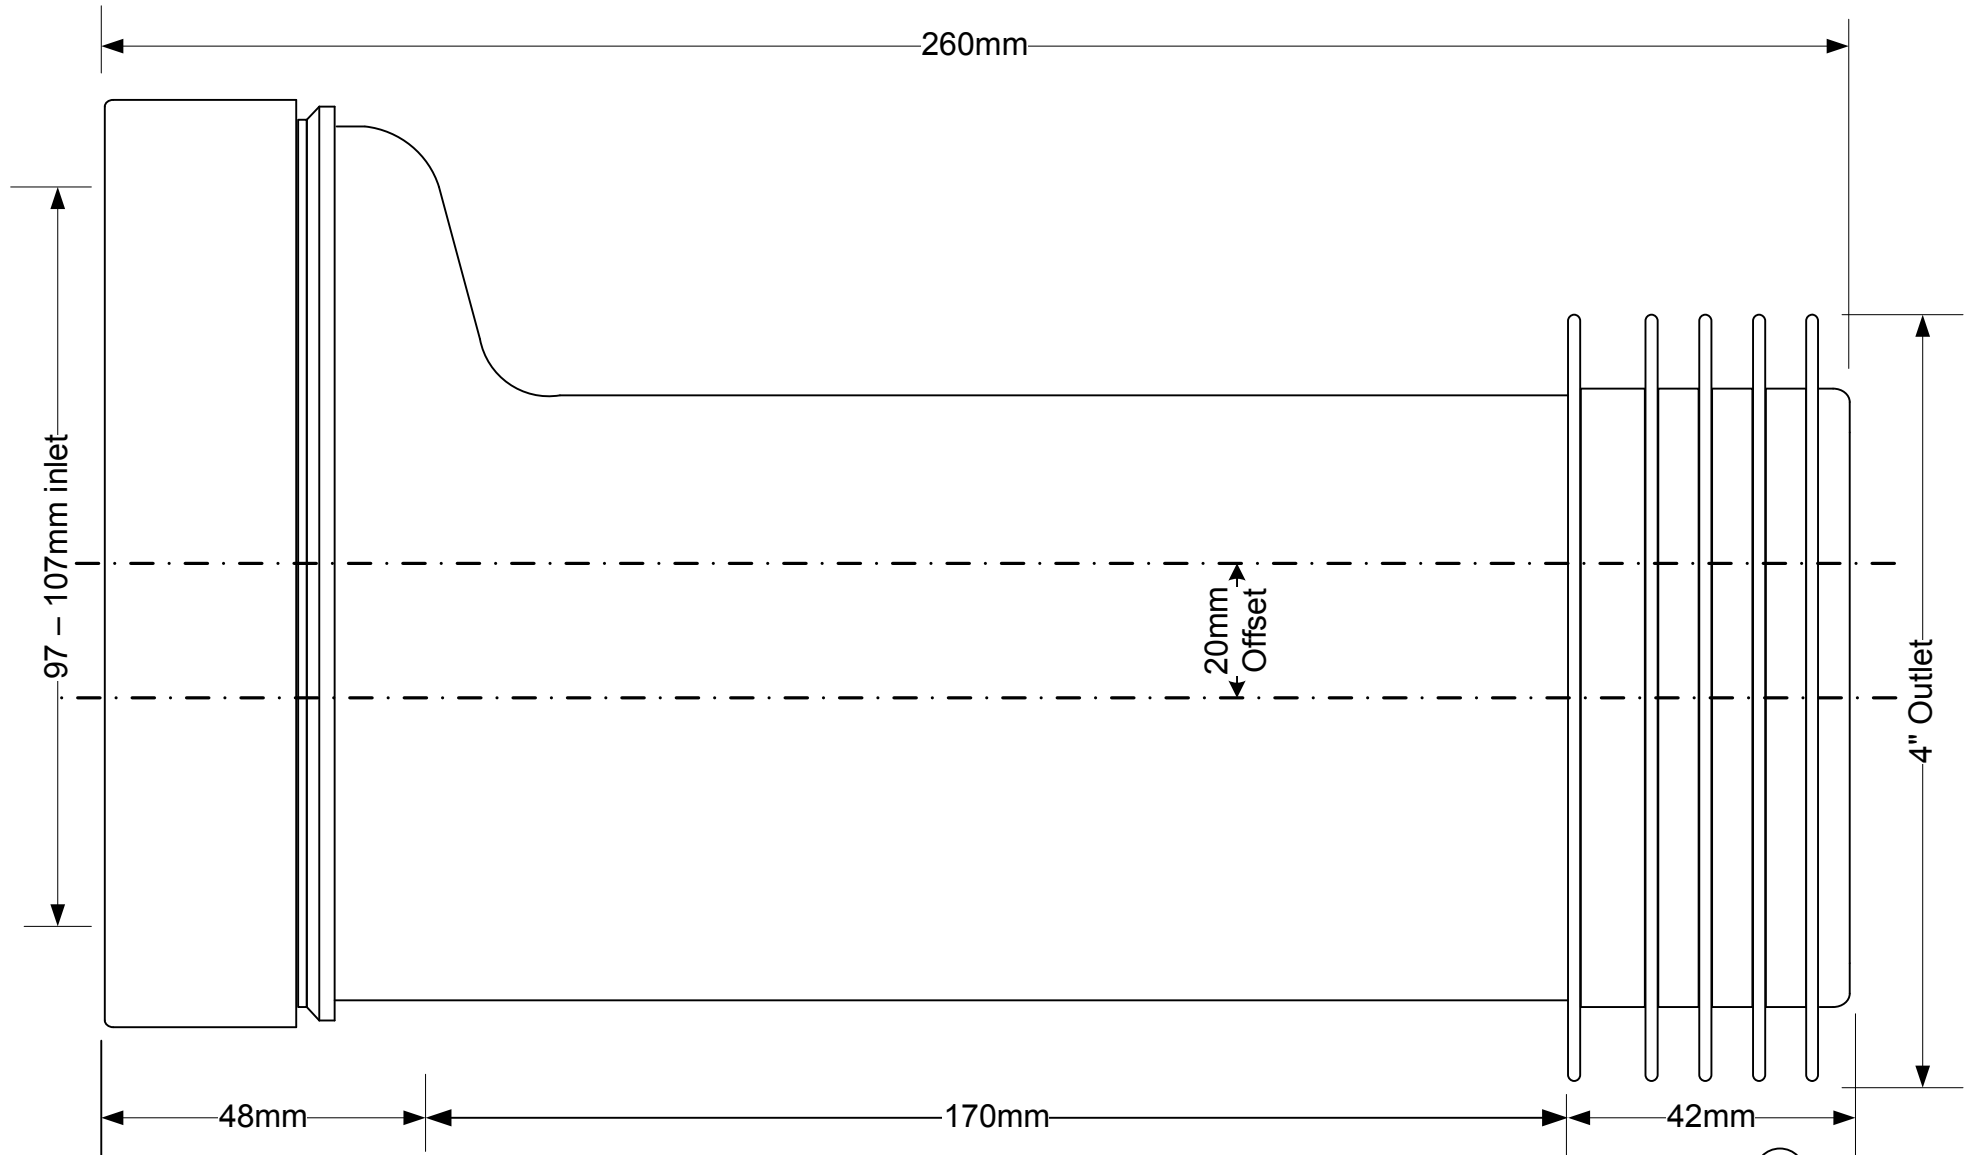

Code:

WC-CON5

© McALPINE
17/03/10

Drawing verified correct as of:	18.03.10 D.E	DRAWN BY	ELLEN McLELLAN	REVISED	17.03.10	FILENAME	WC-CON5.VSD
				SCALE	1: 1.125	DATE	17.03.10