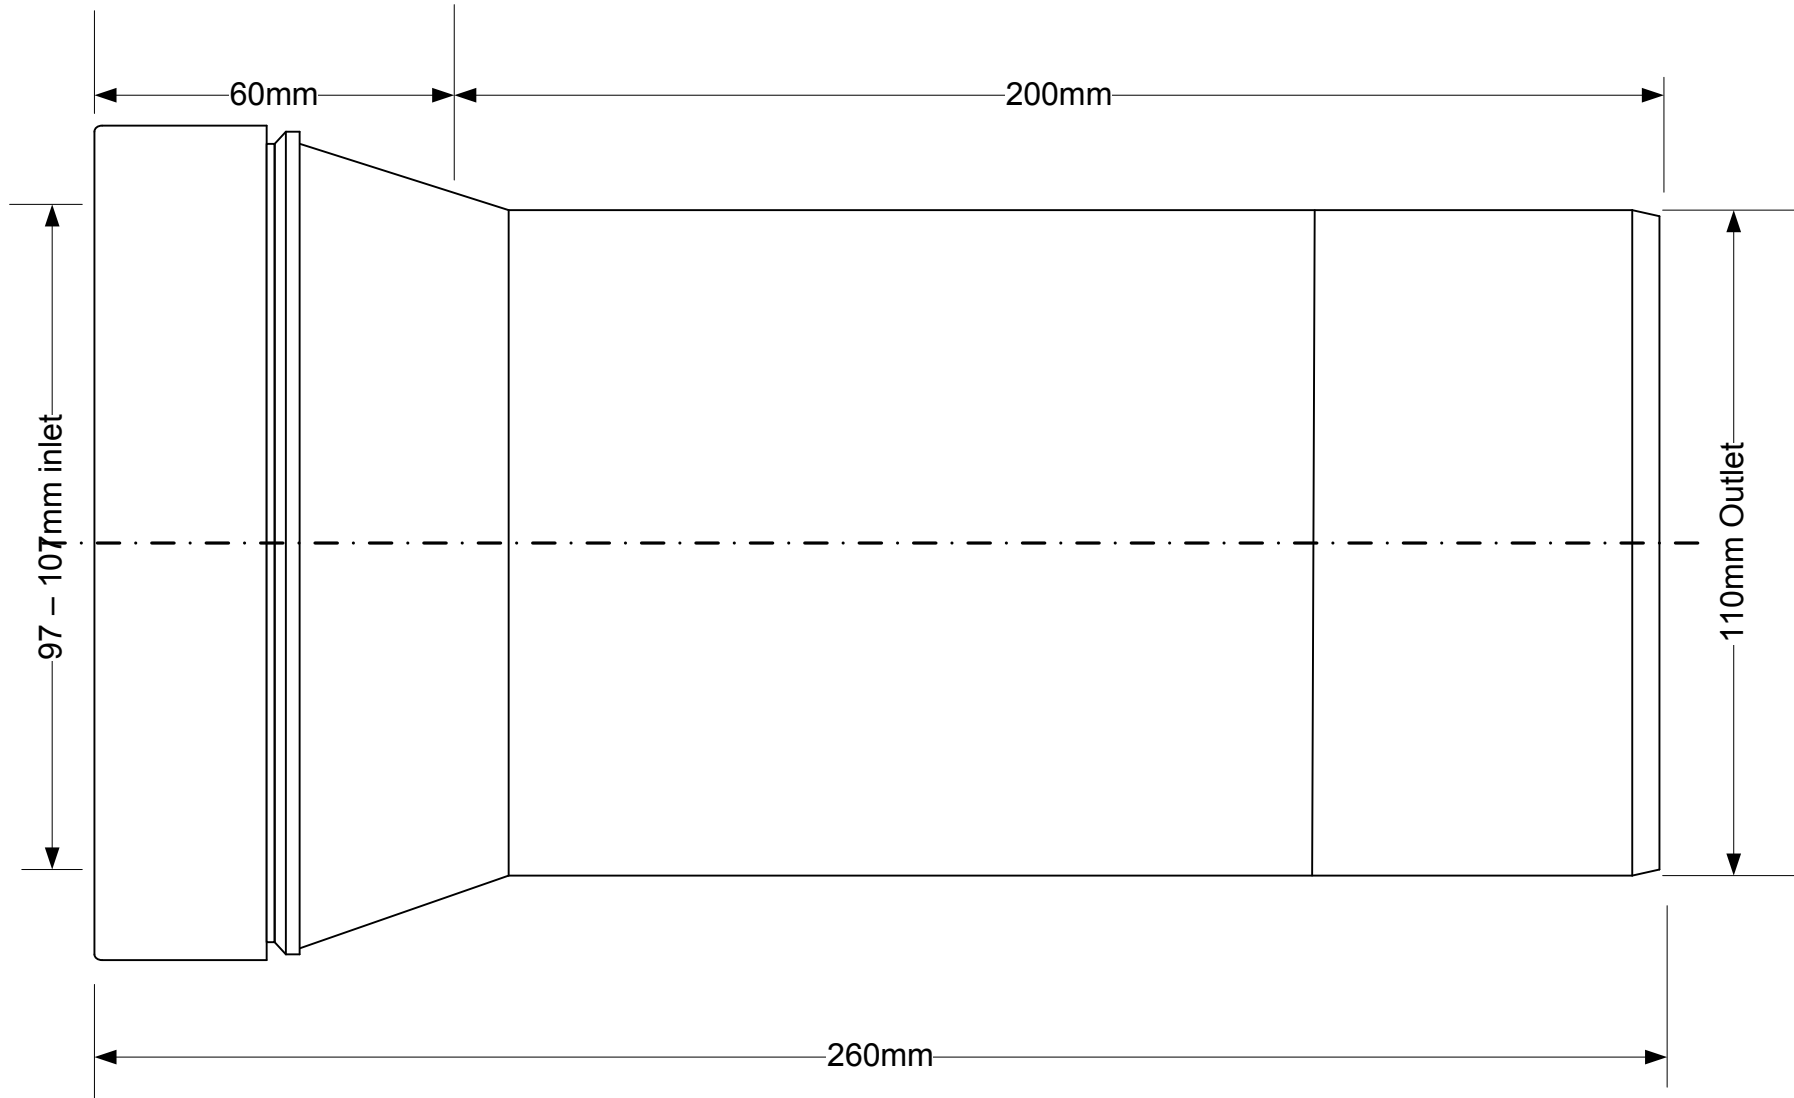

Code:

WC-CON3

© McALPINE
17/03/10

Drawing verified
correct as of:

18.03.10
D.E

DRAWN BY

ELLEN McLELLAN

REVISED

17.03.10

SCALE

1: 1.25

FILENAME

WC-CON3.VSD

DATE

17.03.10