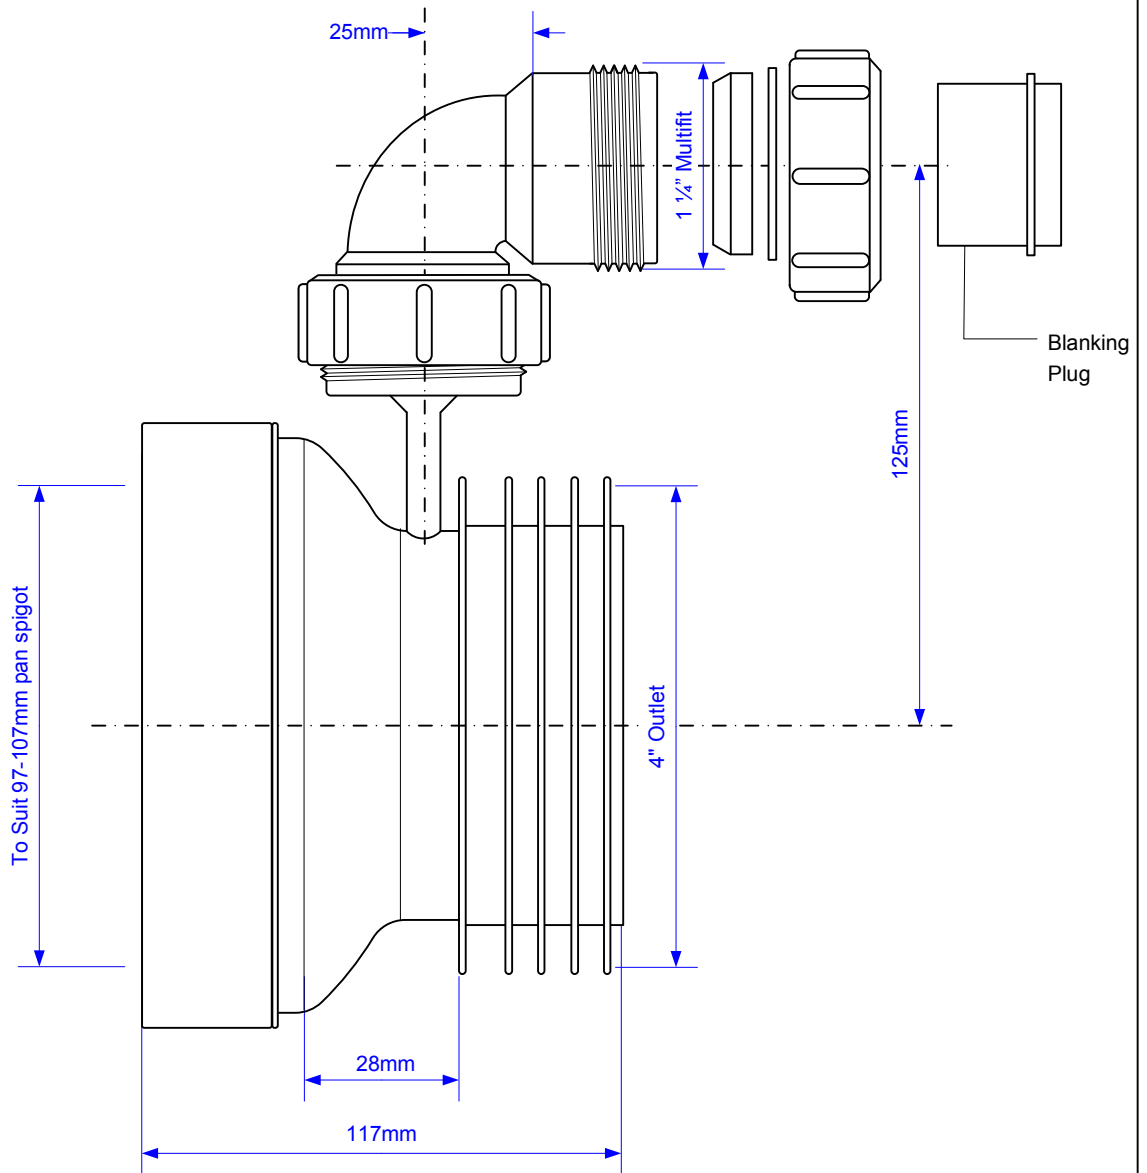

Code:

WC-CON1V

© McALPINE
31/08/2001

Drawing verified
correct as of:

DRAWN BY

REVISED

FILENAME

WC-CON1V.VSD

SCALE

DATE

1: 1.75