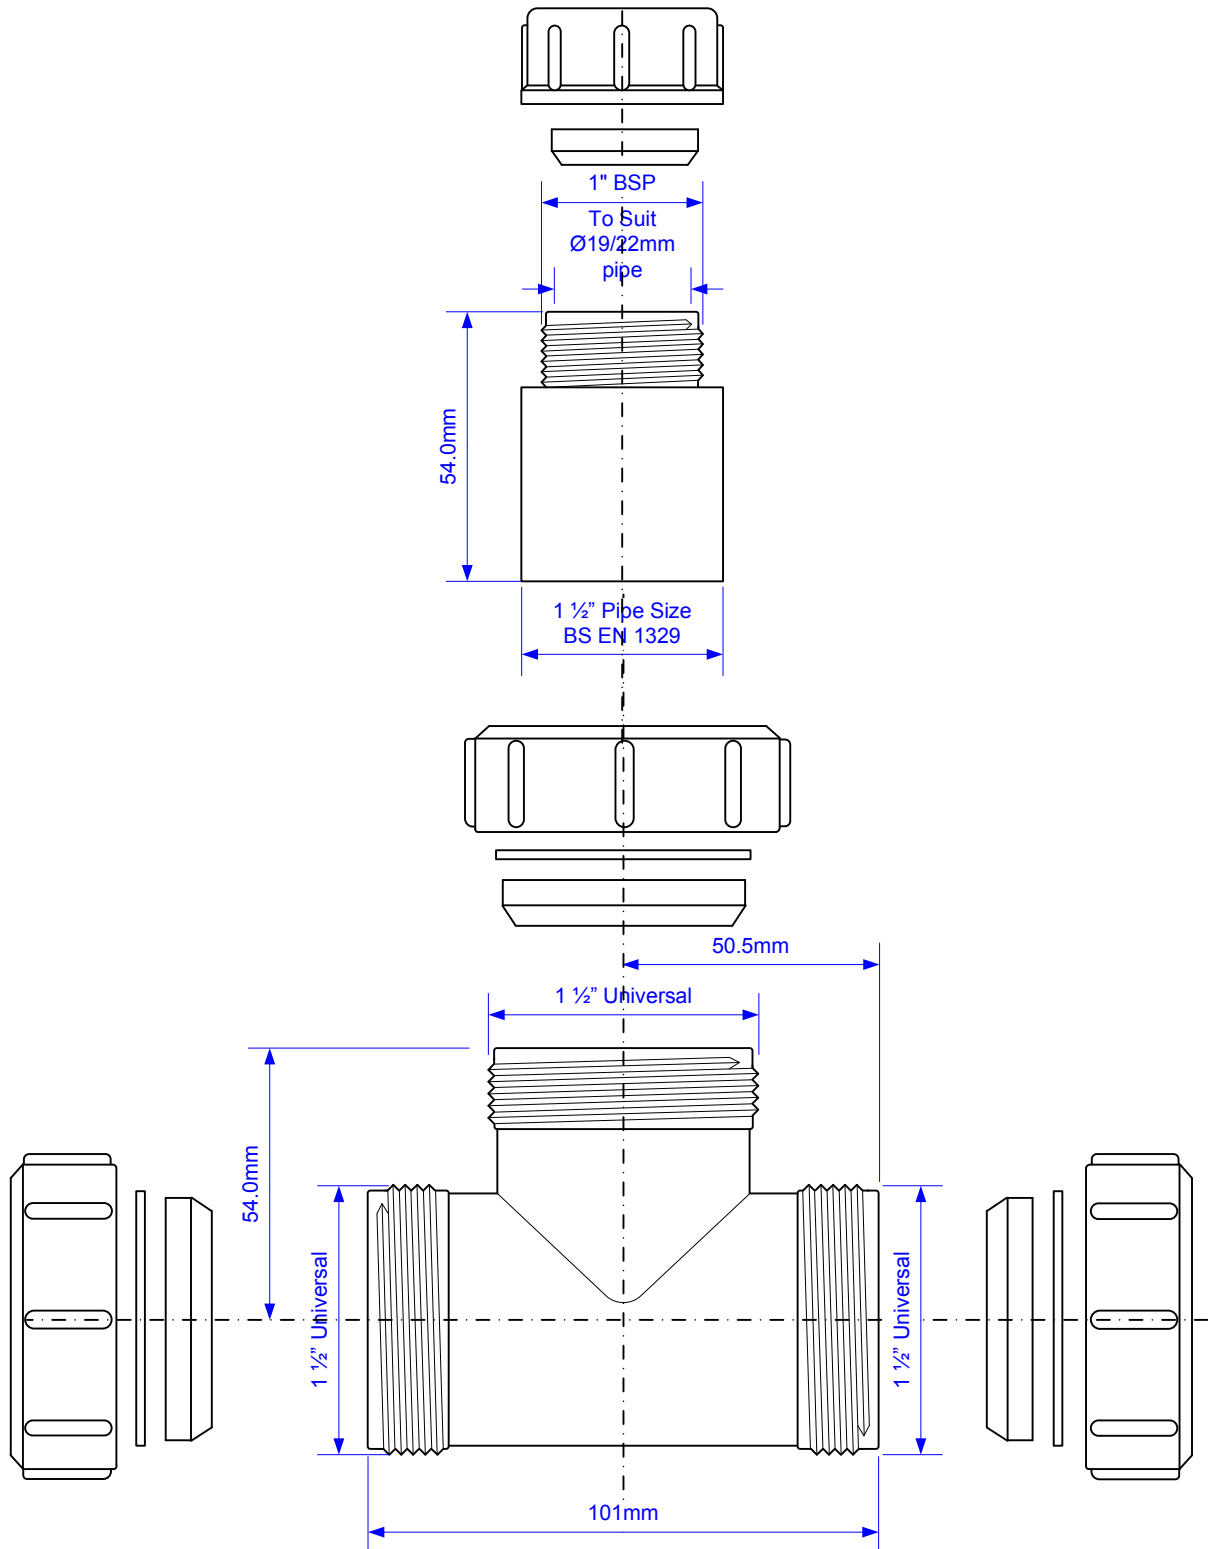

Code:

V1MX-CO

Drawing verified
correct as of:

18/03/2015
RM

DRAWN BY

RM

SCALE

1: 1.5