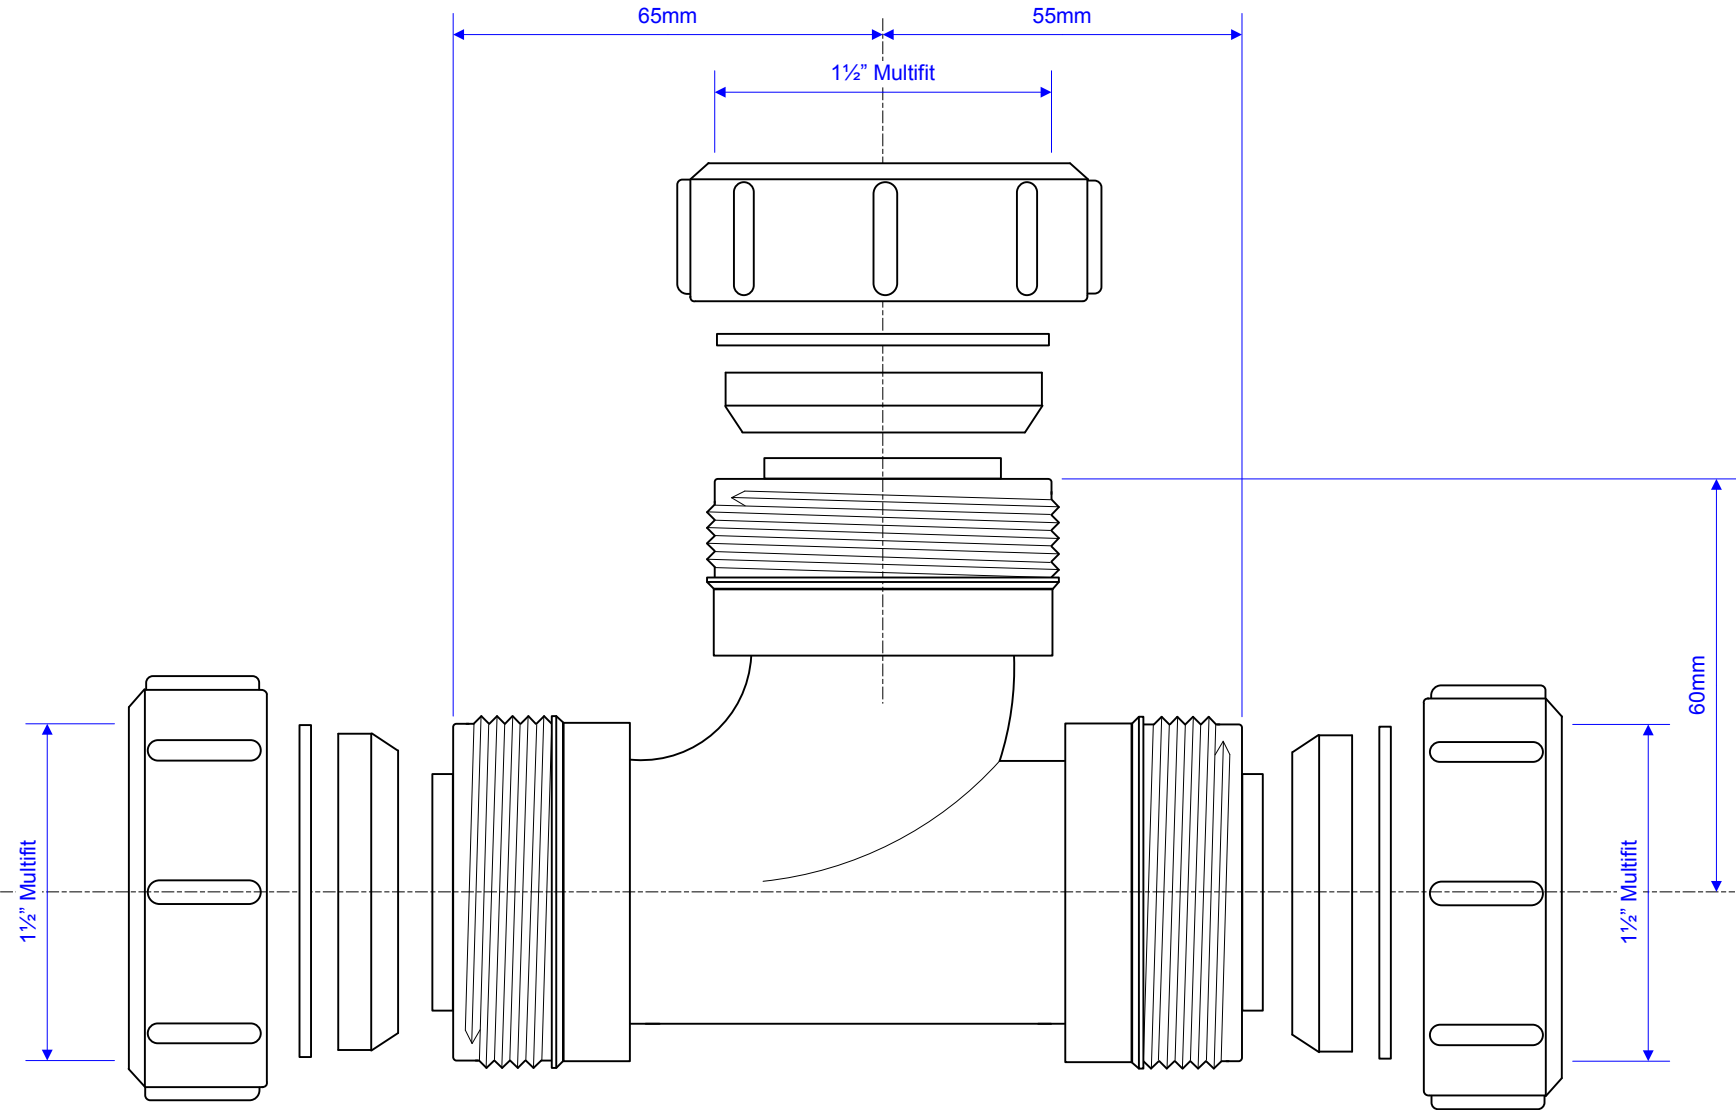

Code:

V1M

©
McALPINE

Drawing verified correct as of:

01.04.11
T.C.

DRAWN BY

TC

REVISED

SCALE

1: 1.15

FILENAME

V1M.VSD

DATE