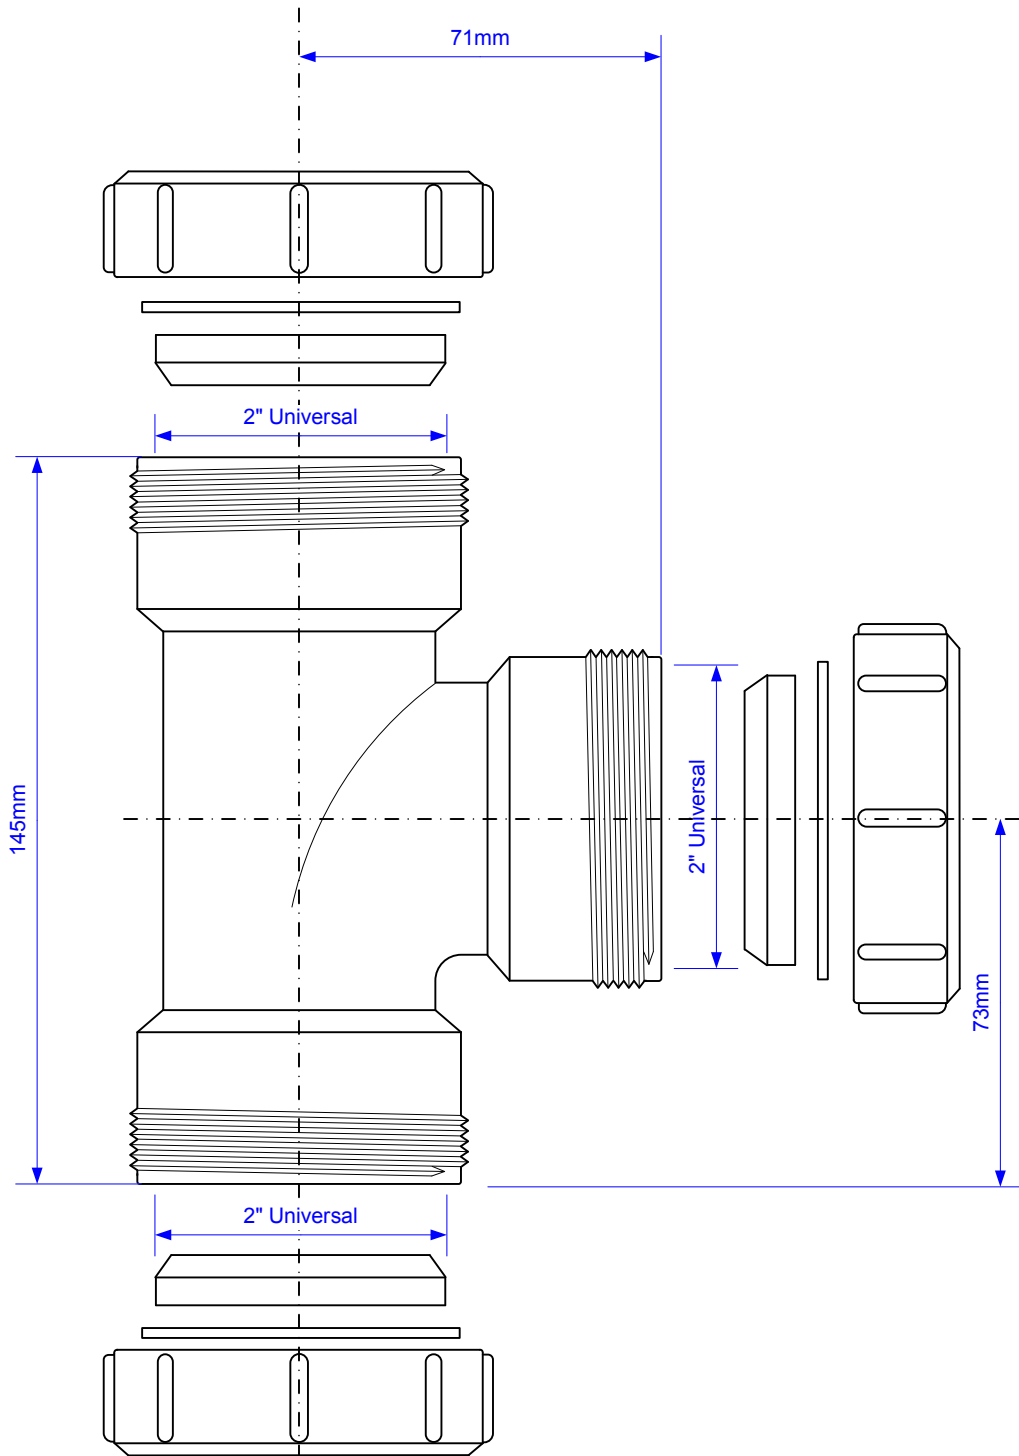

Code:

V15M

Drawing verified
correct as of:

26/06/2015
RM

DRAWN BY

RM

REVISED

26/06/2015

FILENAME

V15M.VSD

SCALE

1: 1.5

DATE

26/06/2015