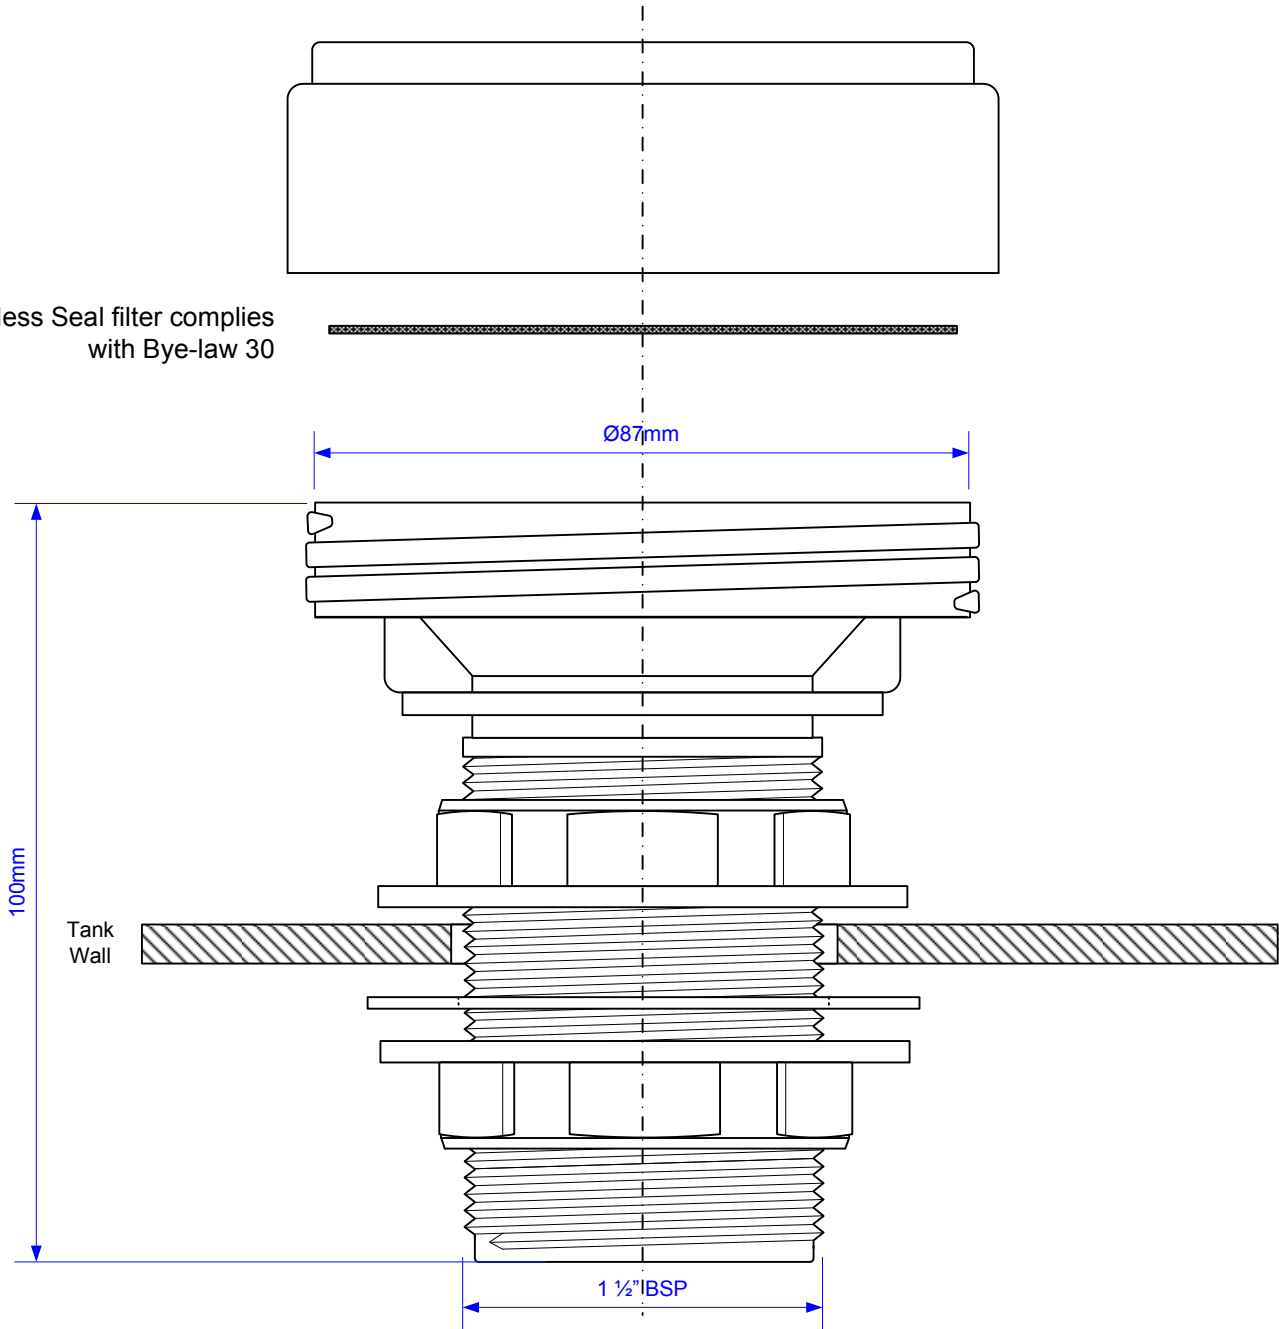

Code:

TWLFBR

Stainless Seal filter complies with Bye-law 30

© McALPINE
27/07/2012

Drawing verified
correct as of: 27/07/2012
RM

DRAWN BY
RM

REVISED
27/07/2012

FILENAME
TWLFBR.VSD

SCALE
1:1

DATE
27/07/2012