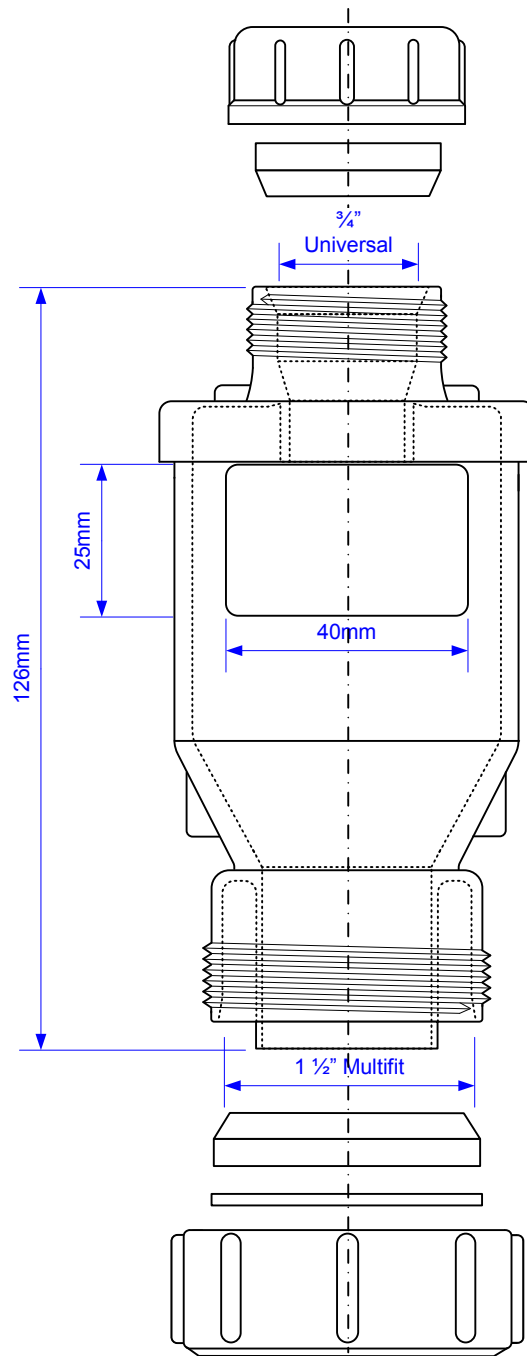

Code:

TUN-6

© McAlpine
13/02/2012

Drawing verified
correct as of:

24/02/2017
RM

DRAWN BY

RM

REVISED

27/10/2011, 13/12/2011
13/02/2012, 24/02/2017

FILENAME

TUN-6.VSD

DATE

24/02/2017

SCALE

1: 1.25