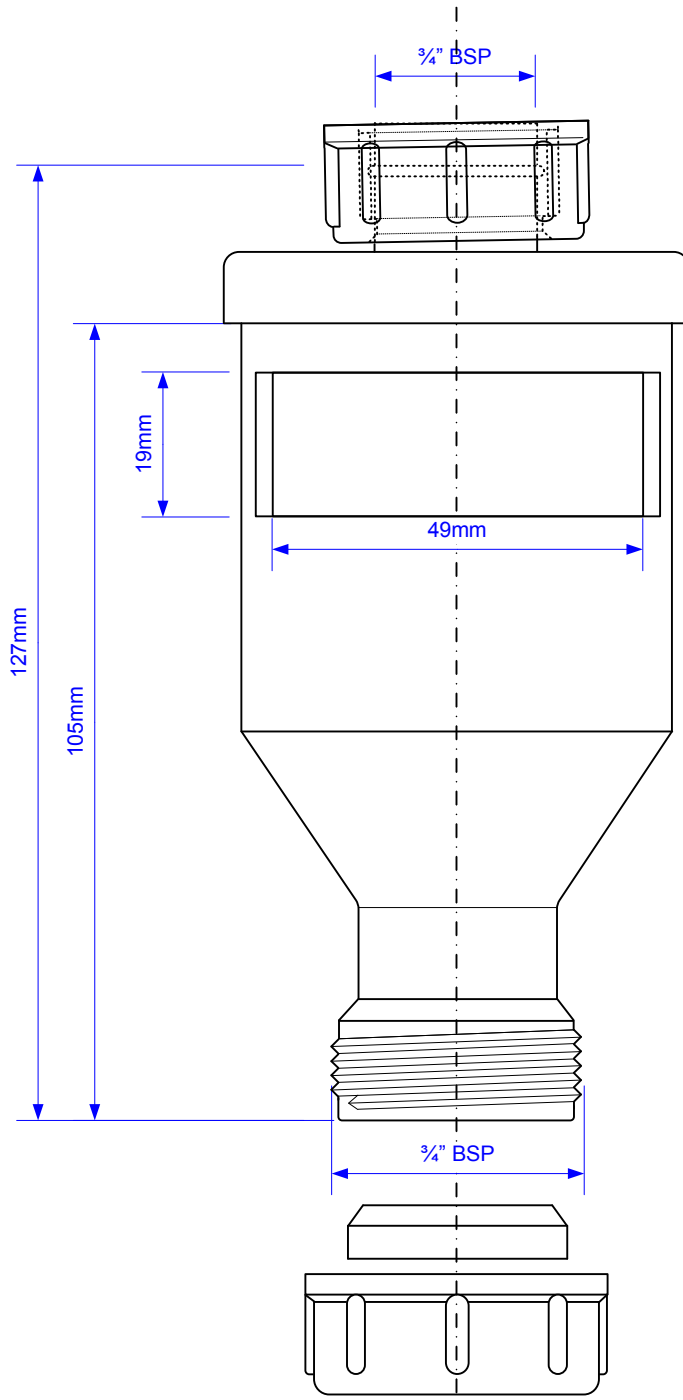

# TUN-4

Drawing verified  
correct as of:

24/10/2016  
RM

DRAWN BY

RM

REVISED

07/05/2003, 12/06/2015

FILENAME

TUN-4.VSD

SCALE

1: 1

DATE

24/10/2016