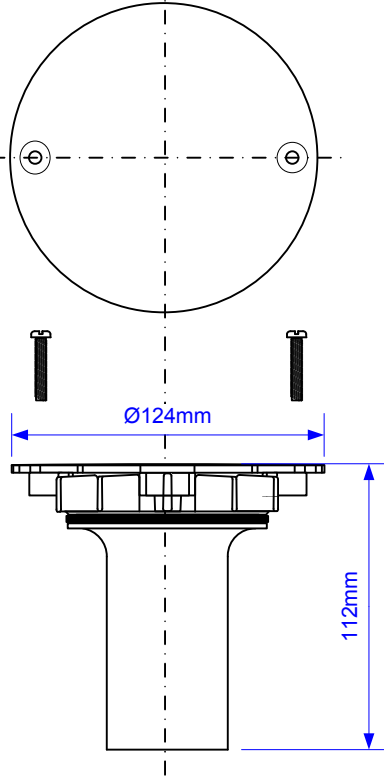

Code:

75mm Trapped Gully for use with Sheet Flooring.

MALPINE
Plumbing Products

Grid and Tube dimensions for
TSG1-WH (with screws)
TSG1WH-NSC (no screws)

Grid and Tube dimensions for
TSG1SS

Grid and Tube dimensions for
TSG1SS-SL-SC (with screws)
TSG1SS-SL-NSC (no screws)

Each
product
uses this
Trap Body

75mm Water Seal

Drawing verified
correct as of:

25/08/2017
RM

DRAWN BY

RM

REVISED

SCALE

1: 3

FILENAME

75MM SHEET FLOORING TRAPS.VSD

DATE

25/08/2017