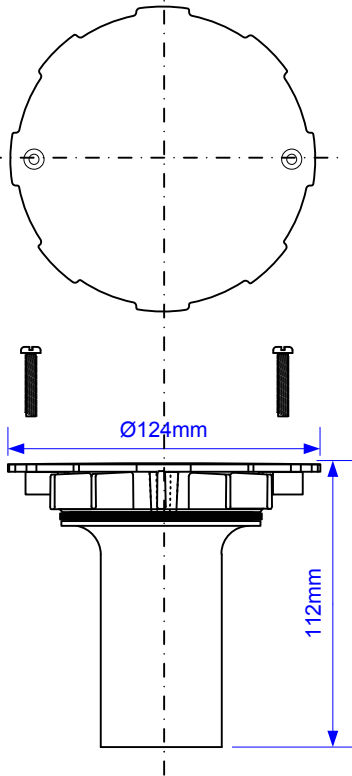

Code:

75mm Trapped Gully for use with Sheet Flooring.

MALPINE
Plumbing Products

Grid and Tube dimensions for
TSG1-WH (with screws)
TSG1WH-NSC (no screws)

Grid and Tube dimensions for
TSG1SS

Grid and Tube dimensions for
TSG1SS-SL-SC (with screws)
TSG1SS-SL-NSC (no screws)

Each
product
uses this
Trap Body

75mm Water Seal

Drawing verified
correct as of:

25/08/2017
RM

DRAWN BY

RM

REVISED

SCALE