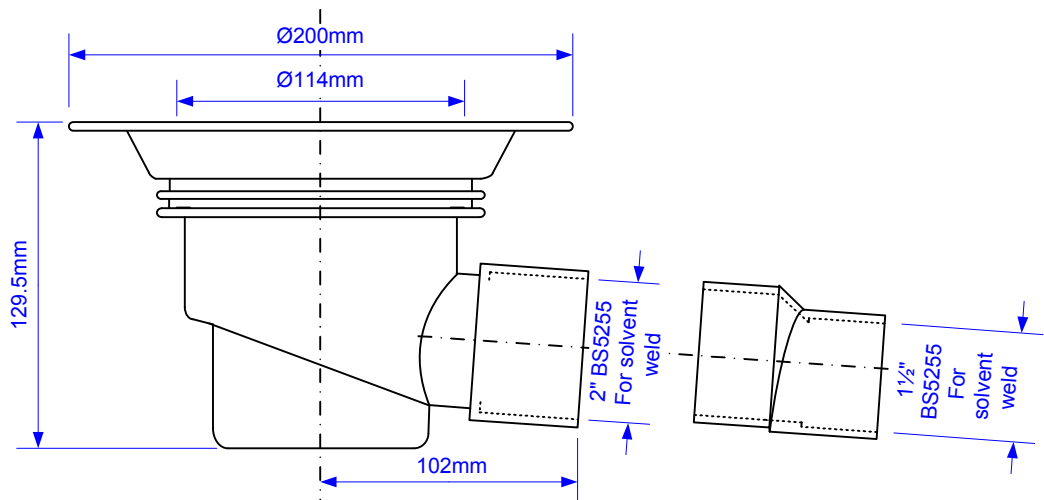

Code:

75mm Trapped Gully for use with Sheet Flooring.

MALPINE
Plumbing Products

Grid and Tube dimensions for
TSG1-WH (with screws)
TSG1WH-NSC (no screws)

Grid and Tube dimensions for
TSG1SS

Grid and Tube dimensions for
TSG1SS-SL-SC (with screws)
TSG1SS-SL-NSC (no screws)

Each
product
uses this
Trap Body

75mm Water Seal

Drawing verified
correct as of:

25/08/2017
RM

DRAWN BY

RM

REVISED

SCALE