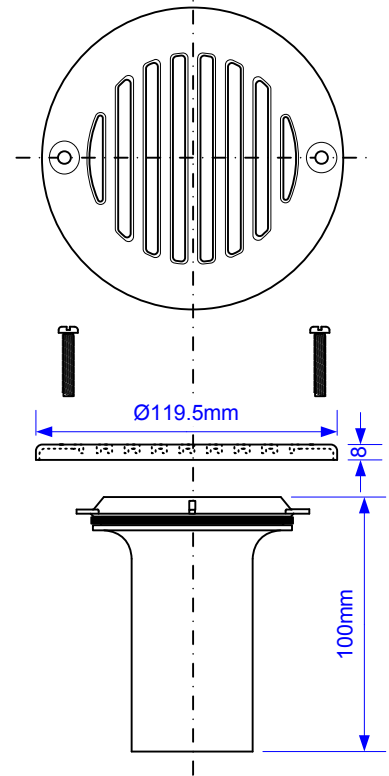

Code:

75mm Trapped Gully for use with Sheet Flooring.

MALPINE
Plumbing Products

Grid and Tube dimensions for
TSG1-WH (with screws)
TSG1WH-NSC (no screws)

Grid and Tube dimensions for
TSG1SS

Grid and Tube dimensions for
TSG1SS-SL-SC (with screws)
TSG1SS-SL-NSC (no screws)

Each
product
uses this
Trap Body

75mm Water Seal

Drawing verified
correct as of:

25/08/2017
RM

DRAWN BY

RM

REVISED

SCALE

1: 3

FILENAME

75MM SHEET FLOORING TRAPS.VSD

DATE

25/08/2017