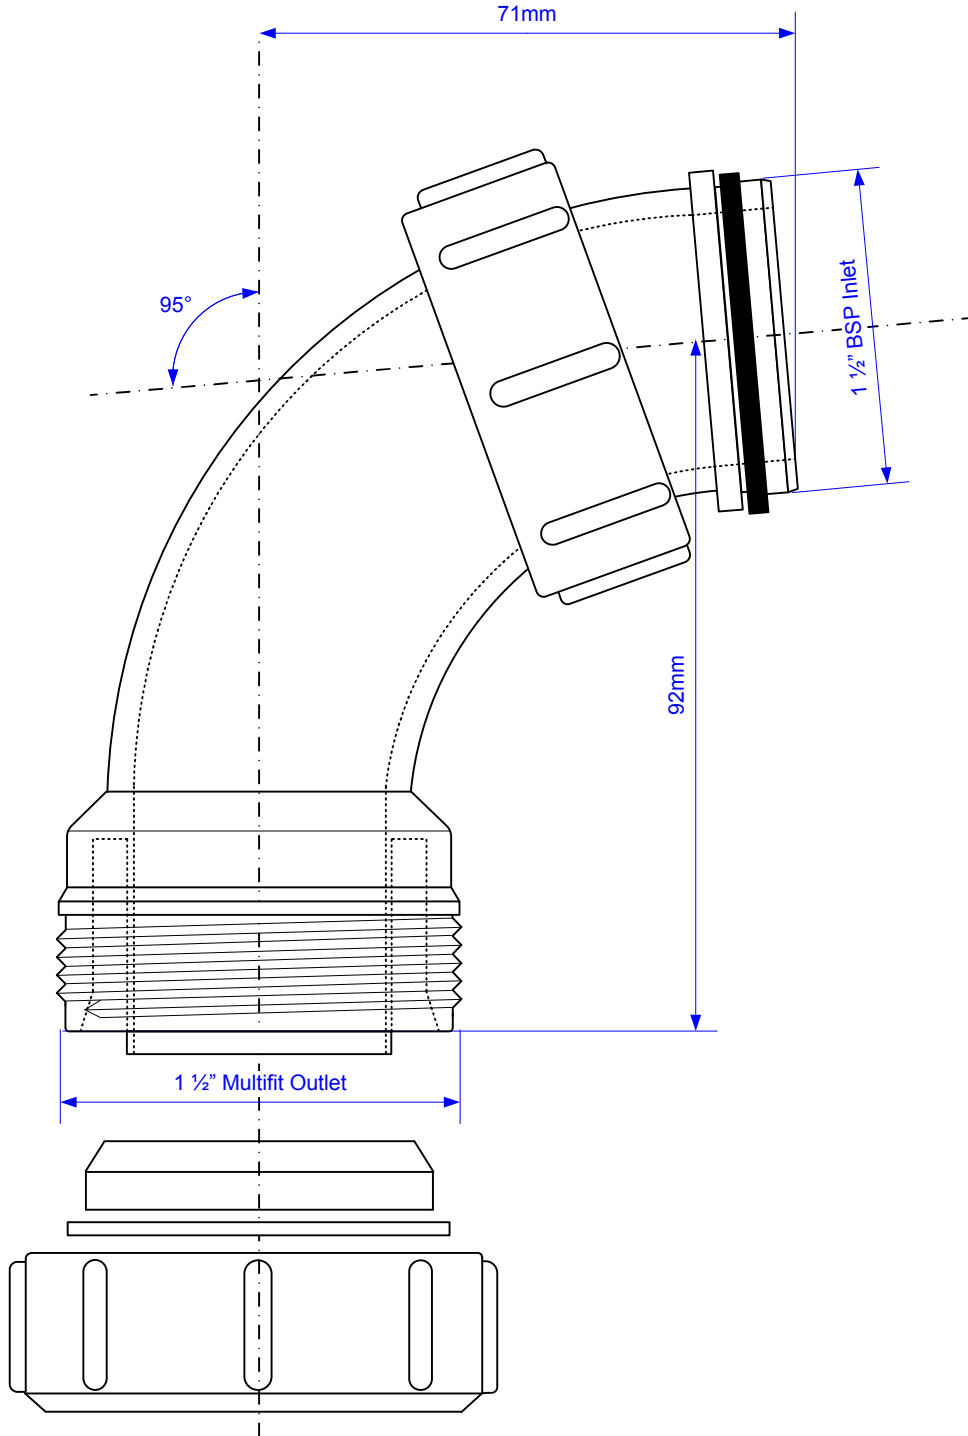

Code:

T5M

© McALPINE
21/02/2012

Drawing verified
correct as of:

20/12/2016
RM

DRAWN BY

RM

SCALE