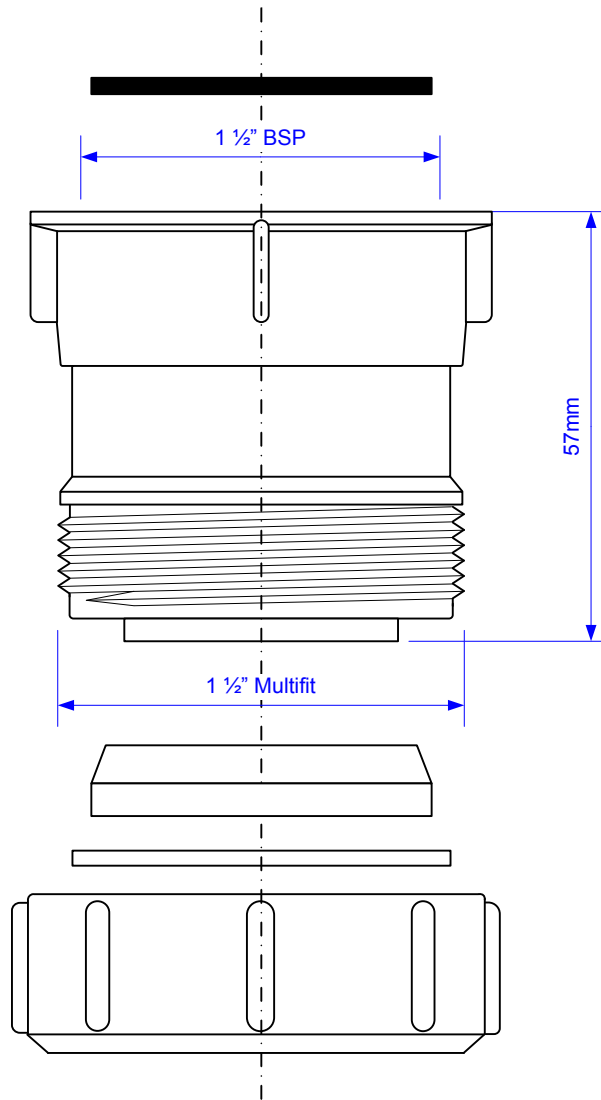

Code:

T29

© McALPINE
16/12/2003

Drawing verified
correct as of:

17/11/2014
RM

DRAWN BY

RM

REVISED

16/12/2003, 17/11/2014

FILENAME

T29.VSD

SCALE

1:1

DATE

17/11/2014