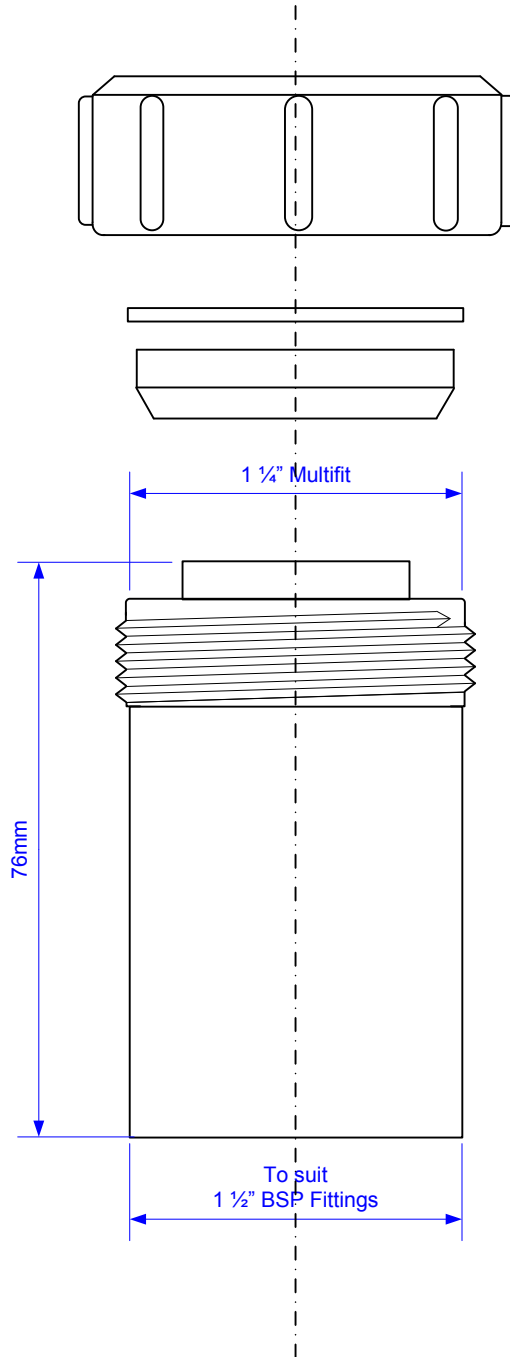

Code:

T12M

© McALPINE
07/04/2004

Drawing verified
correct as of:

16/12/2009
RM

DRAWN BY

RM

REVISED

07/04/2004

FILENAME

T12M.VSD

SCALE

1: 1

DATE

16/12/2009