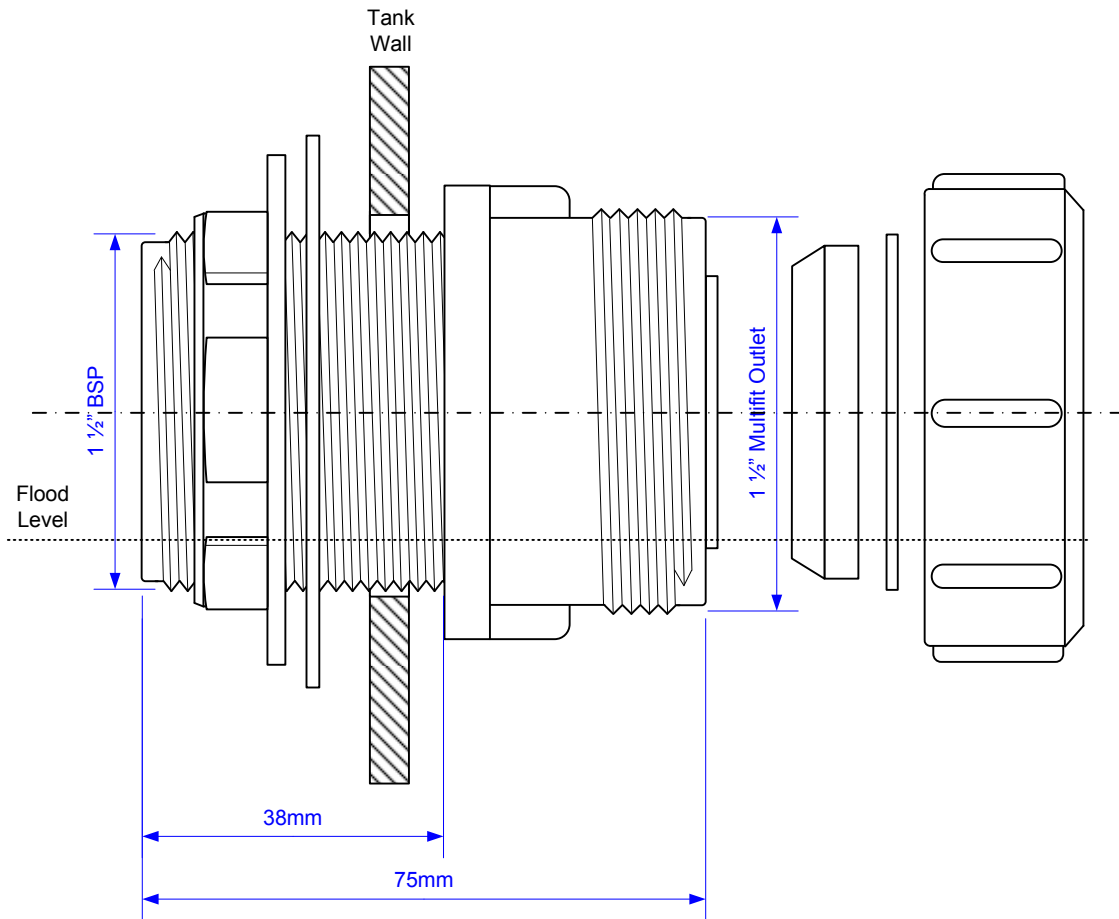

Code:

T11M

© McALPINE
26/03/2010

Drawing verified 06/10/2010
correct as of: RM

DRAWN BY
RM

REVISED
06/10/2010

FILENAME
T11M.VSD

SCALE
1: 1