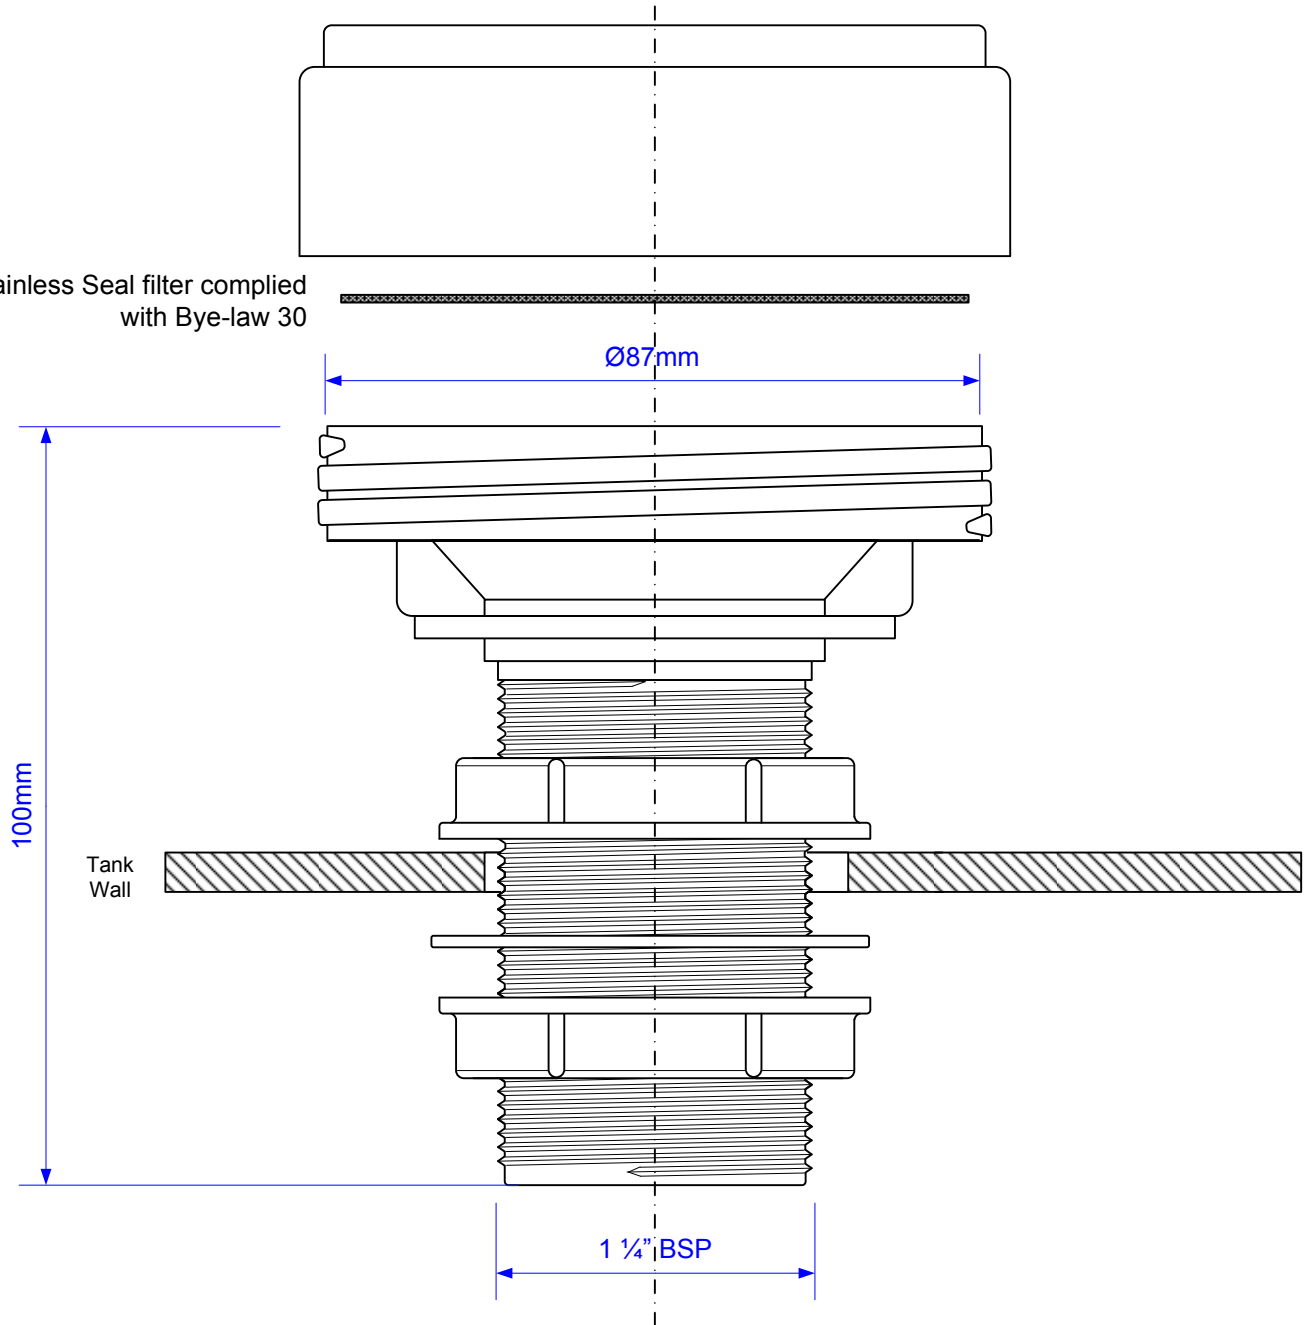

Code:

SWLFBR

Stainless Seal filter complied
with Bye-law 30

© McALPINE
27/07/2012

DRAWN BY

RM

REVISED

SCALE

1: 1

FILENAME

SWLFBR.VSD

DATE

27/07/2012