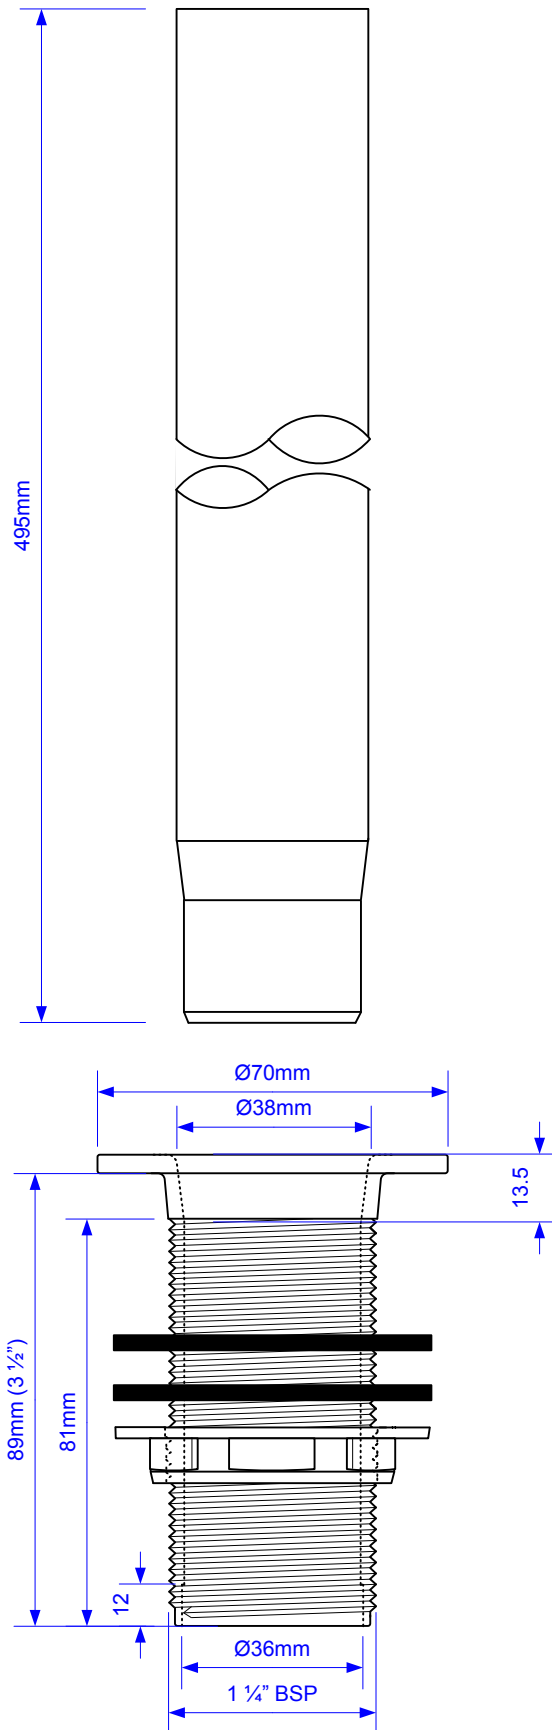

Code:

# SWL-18

Colour: WHITE

Drawing verified 11/06/2010  
correct as of: RM

DRAWN BY  
RM

REVISED  
SCALE  
1: 1.5

FILENAME  
SWL-18.VSD  
DATE  
11/06/2010