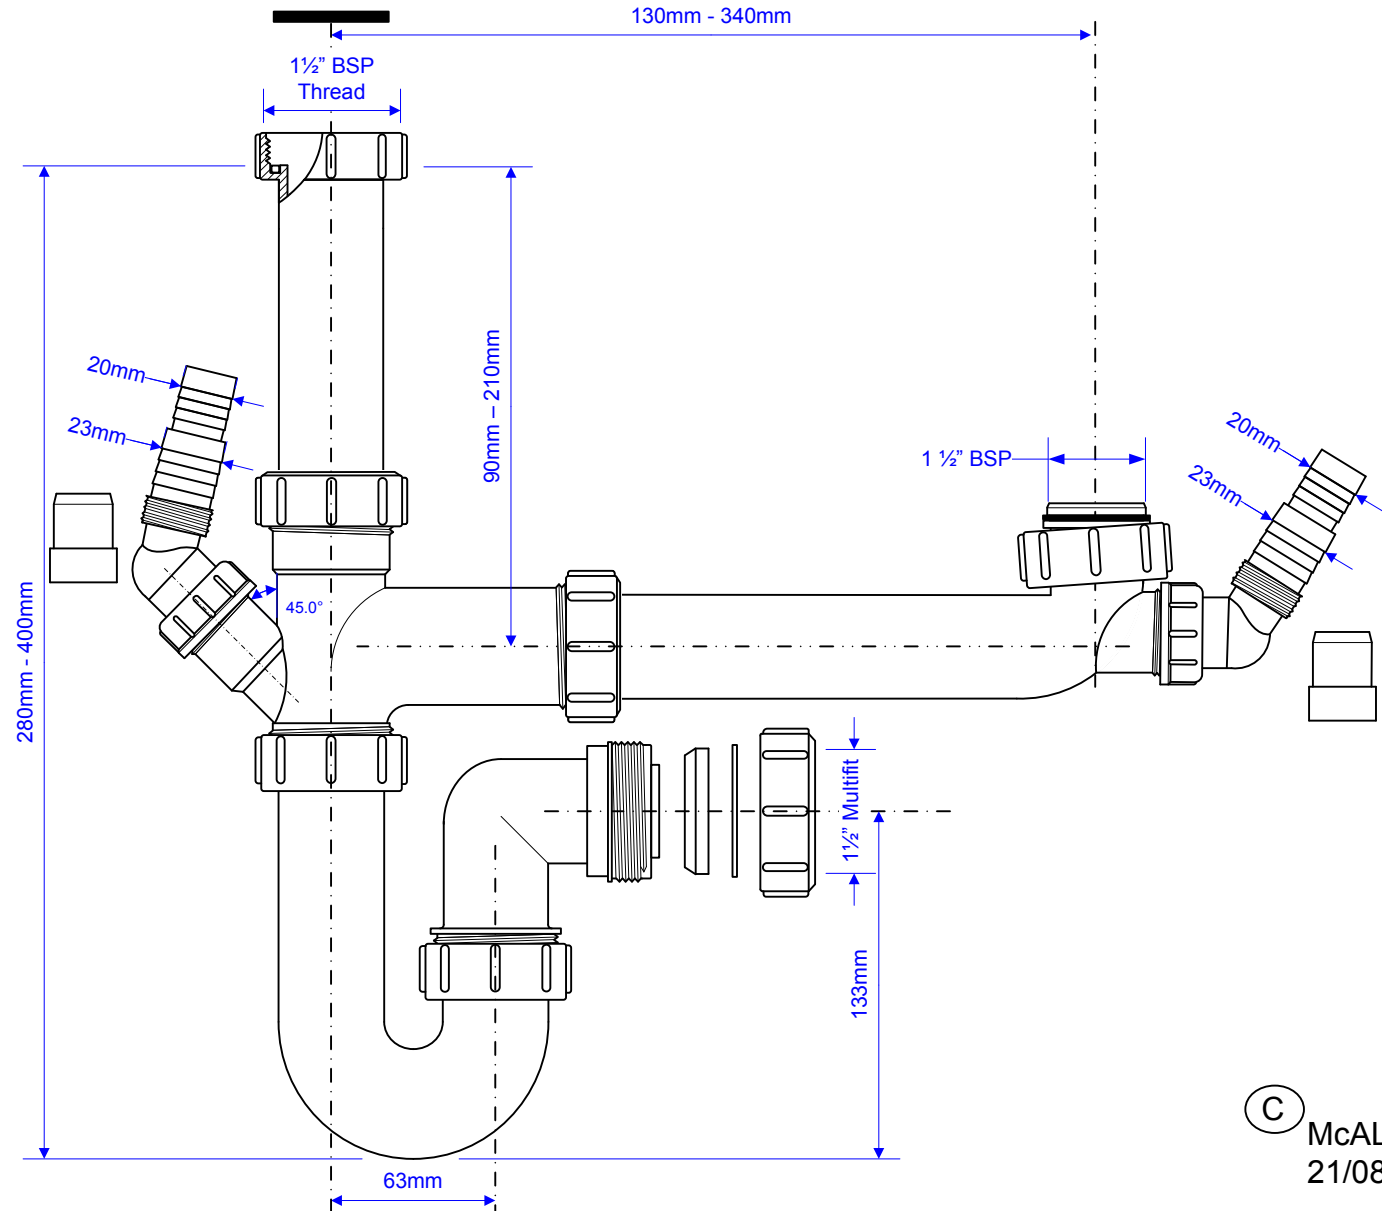

Code:

SK1A

© McALPINE
21/08/2014

Drawing verified correct as of:

21/08/2014
RM

DRAWN BY TC
REVISOR 18/08/2015 DL

REVISED 1 - Code Change (RM)
SCALE 1: 2.9

FILENAME SK1A.VSD
DATE 21/08/2014