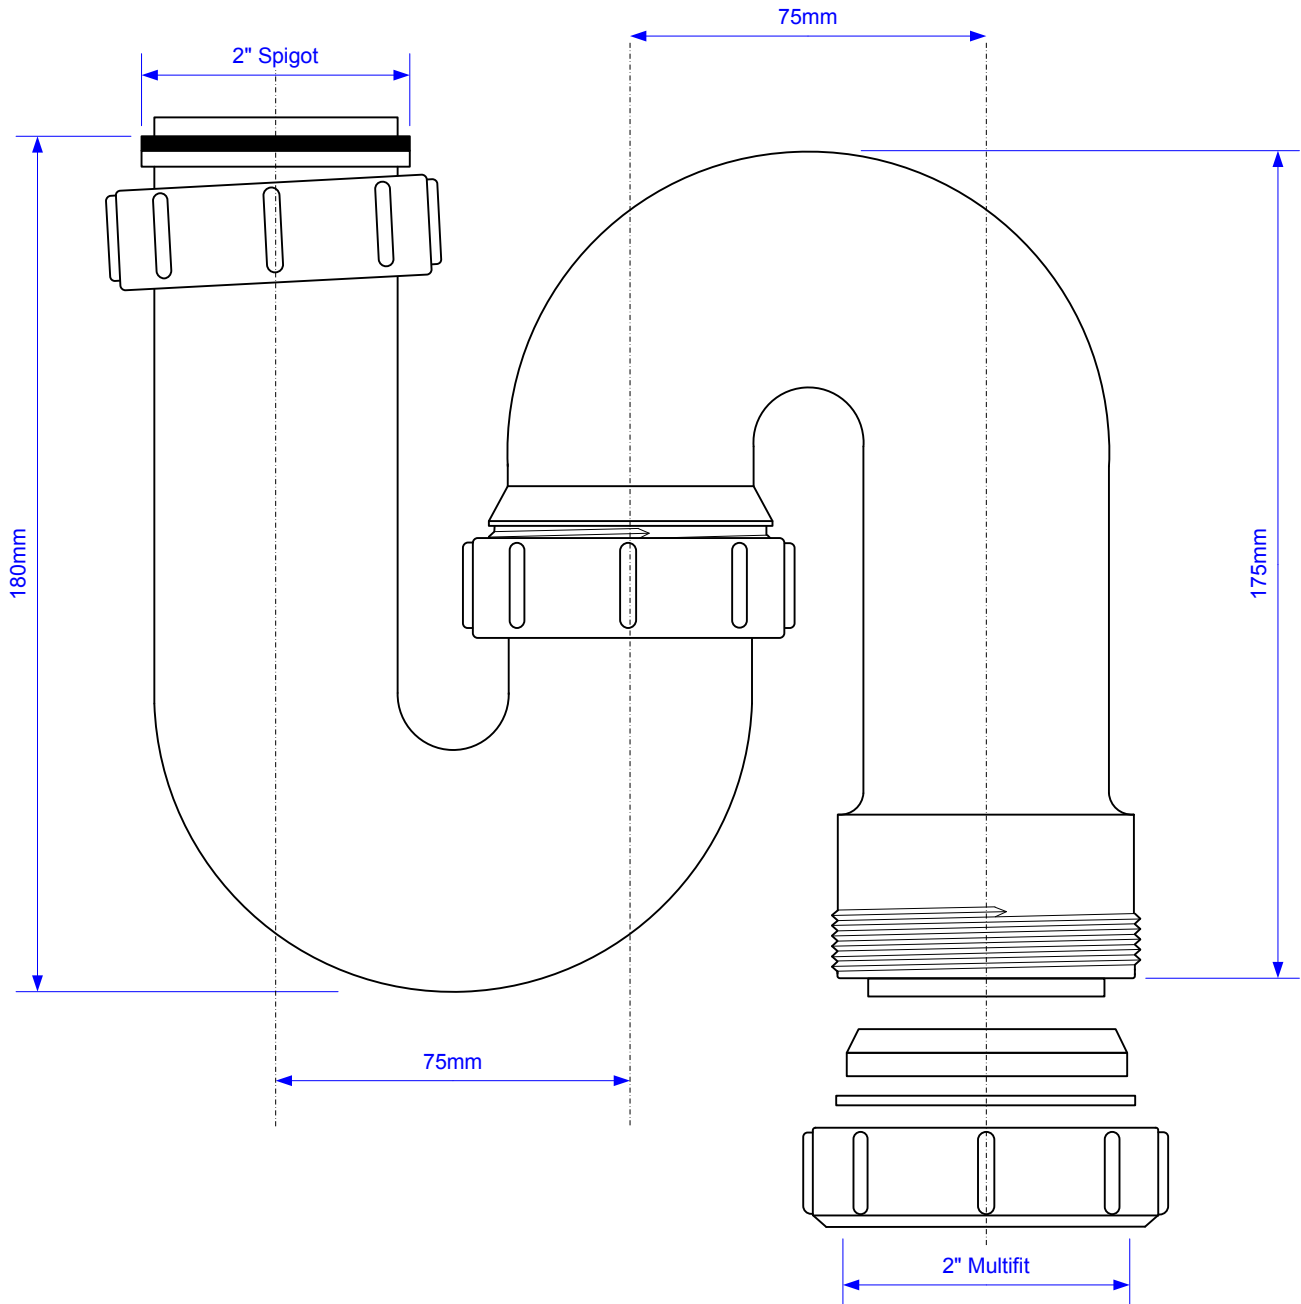

**Code:**

**SF10**

©

McALPINE

Drawing verified  
correct as of:

05.09.12  
T.C.

DRAWN BY

TC

REVISED

1 – Re-drawn

FILENAME

SF10.VSD

SCALE

1: 1.6

DATE

05.09.12