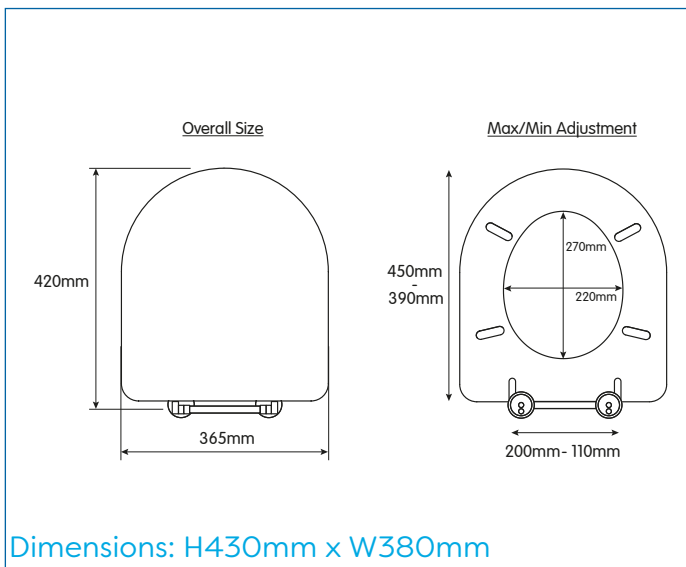

CARE AND MAINTENANCE

Clean surfaces with a damp cloth and wipe dry using a soft cloth.
Do not use chemical or abrasive cleaners as these may damage the surface finish.

Dimensions: H430mm x W380mm

GUARANTEE