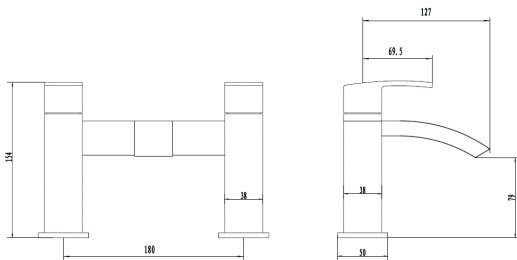

Swoop Mk2

Swoop MK2 Deck Mounted Bath Filler

Product Code: SWO2108

Finish: Chrome

Features

Construction:	Brass
Valve/Cartridge type:	Ceramic Cartridge
Supply:	Suitable for high pressure only
Working Pressures:	0.5 - 5.0 bar
Inlet connections:	3/4" BSP
Flexi or Copper:	N/A

- 1/4 turn ceramic handles ensure a smooth operation
- Products which are easy to use by all the family
- In full colour packaging

*Please refer to website for full warranty details.

Flow (Bar - l/min, open outlet)

Spout

Flow 0.1	Flow 0.3	Flow 0.5	Flow 1.0	Flow 2.0	Flow 3.0	Flow 4.0	Flow 5.0
15.1	26	31.1	44	61.8	76	87.8	98.2