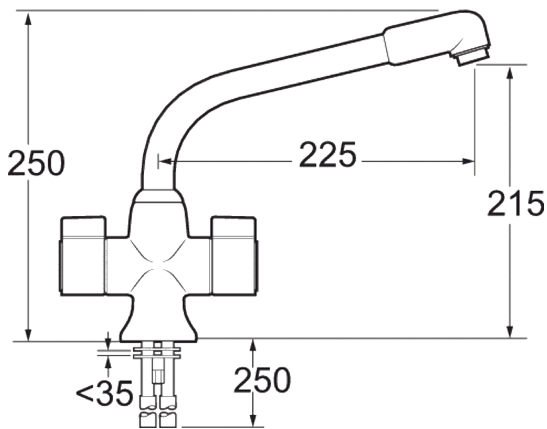

Contemporary

Sauris beige mono sink mixer

Product Code: SMS172/004

Finish: Beige

Features

- Construction: Brass
- Valve/Cartridge type: 1/4 Turn Ceramic Disc
- Supply: Suitable for all plumbing systems
- Working Pressures: 0.2 - 5.0 bar
- Inlet connections: 15mm
- Flexi or Copper: Copper Tails

- Swivel Spout
- Dual Flow

*Please refer to website for full warranty details.

Flow (Bar - l/min, open outlet)

Spout

Flow 0.1	Flow 0.3	Flow 0.5	Flow 1.0	Flow 2.0	Flow 3.0	Flow 4.0	Flow 5.0
3.9	6	7.6	11.2	16	18	21	23