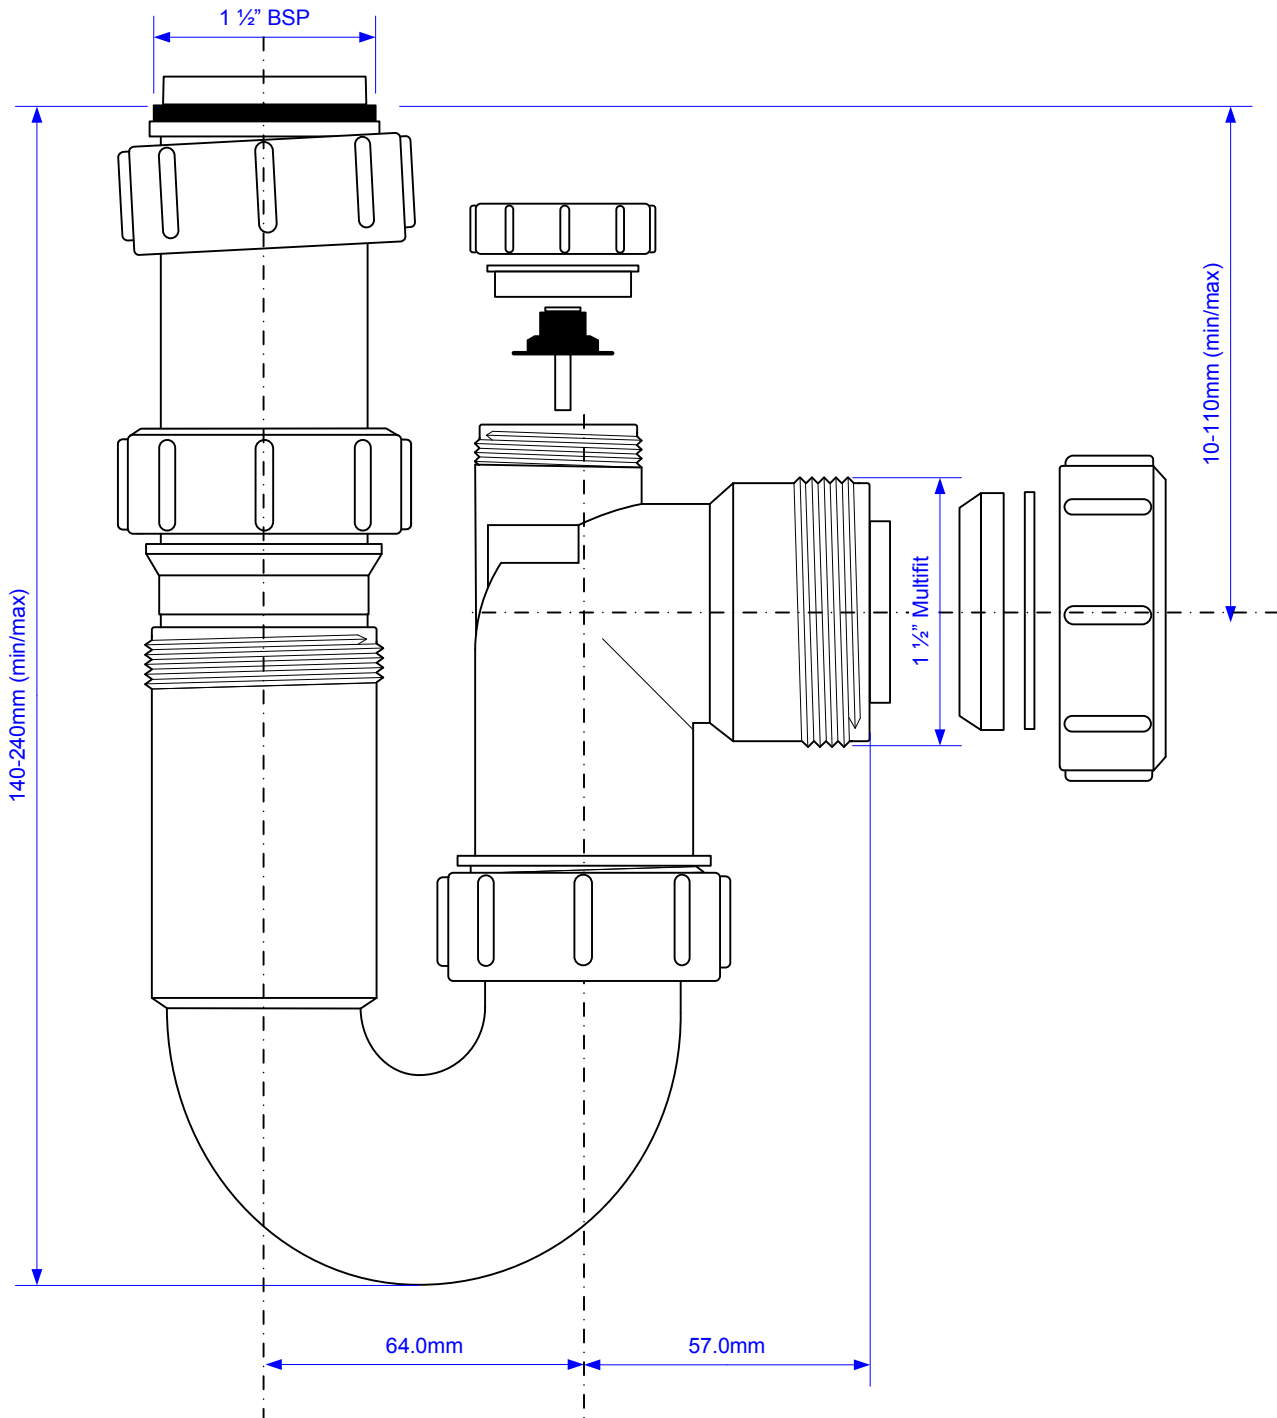

Code:

ASC10V

Drawing verified
correct as of:

04/11/2015
RM

DRAWN BY

RM

REVISED

04/11/2015

SCALE

1: 1.5

FILENAME

ASC10V.VSD

DATE

04/11/2015