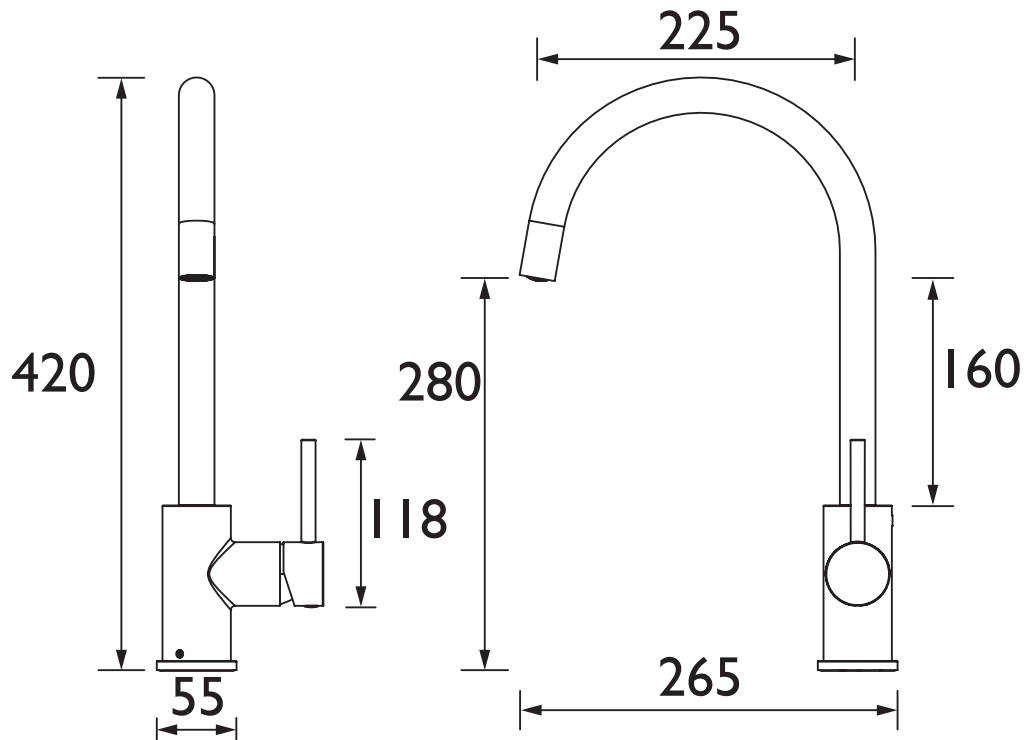

PST EFSNK C

PISTACHIO Tap Range Pistachio Easyfit Monobloc Sink Mixer Chrome

Specification

Product Type:	Kitchen Taps
Main Construction Material:	Brass
Mount Type:	Deck Mounted
Handle Type:	Peg Handles
Connection Inlet:	1/2" BSP Flexible Tails
Connection Outlet:	Anti-Splash
Number of Tap Holes:	1
Valve/Cartridge Type:	35mm Cartridge
Plumbing System Requirements:	Suitable for all plumbing systems
Minimum Dynamic Pressure:	0.3 Bar
Maximum Dynamic Pressure:	5.0 Bar
Maximum Hot Water Temperature: °C	60
Maximum Static Pressure: (bar)	10
Flow Type:	Single Flow
Isolation Included:	Yes

Features:

- Long life ceramic cartridge for added durability and ease of use
- Metal fixing nut for added durability
- Easyfit base included
- Flexible tails included

Product Certifications:

WRAS Cert Number: 1912906
WRAS Expiry Date: 31/12/2024

Dimensions (measurements in mm)

Flow Rates (l/min)

System Pressure (bar)	0.3	0.5	1	2	3	5
PST EFSNK C	7.7	9.9	14	19.8	24.3	31.4

For more products, visit our website:
<http://www.bristan.com>

TECHNICAL
DATA
SHEET