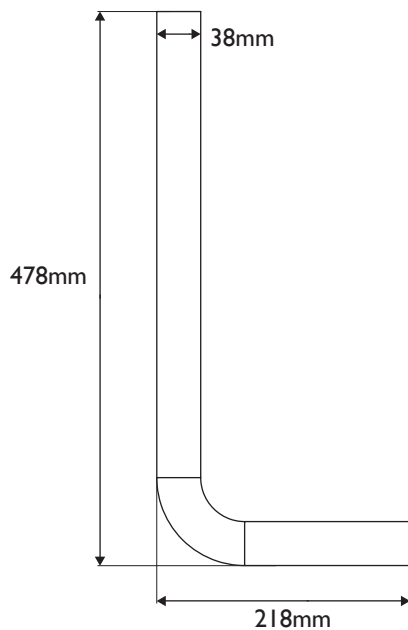

### Low Level Flush Pack

#### Product Specification

<b>Product Code:</b>	CC00, CA00
<b>Finish:</b>	Chrome, Vintage Gold
<b>Product Type:</b>	WC Accessory
<b>Product Style:</b>	Traditional
<b>Construction:</b>	Brass

Latest Image - Chrome Shown