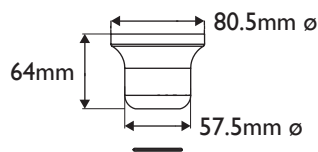

#### Product Specification

<b>Product Code:</b>	CC00, CA00
<b>Finish:</b>	Chrome, Vintage Gold
<b>Product Type:</b>	WC Accessory
<b>Product Style:</b>	Traditional
<b>Construction:</b>	Brass

Latest Image - Chrome Shown