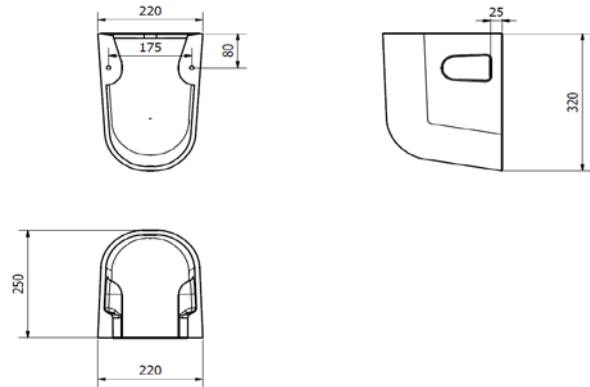

PRODUCT SPECIFICATION

KARIS 500mm 1th BASIN, PED & SEMI PED

ILLUSTRATION: KARIS 500 1 TH BASIN & PED LIFE 500 1 TH BAIN & SEMI-PED
CODE: 500 1 TH BASIN - POT722LS

PEDESTAL - POT721LS
SEMI-PED - POT723LS

COLOUR: WHITE

WEIGHT:	BASIN	PED	SEMI- PED
NET:	12.0 KG	10.0 KG	6.0 KG
GROSS:	13.0 KG	12.0 KG	7.0 KG

STANDARDS: BS EN 14688
BS EN 31
BS 3402

NOTES:
VITREOUS CHINA
1 TAP HOLE

BASIN & PED

SEMI - PED

BOX SIZES :- BASIN = 520 X 430 X 210 mm, PED = 200 X 180 X 710, SEMI PED = 330 X 265 X 220