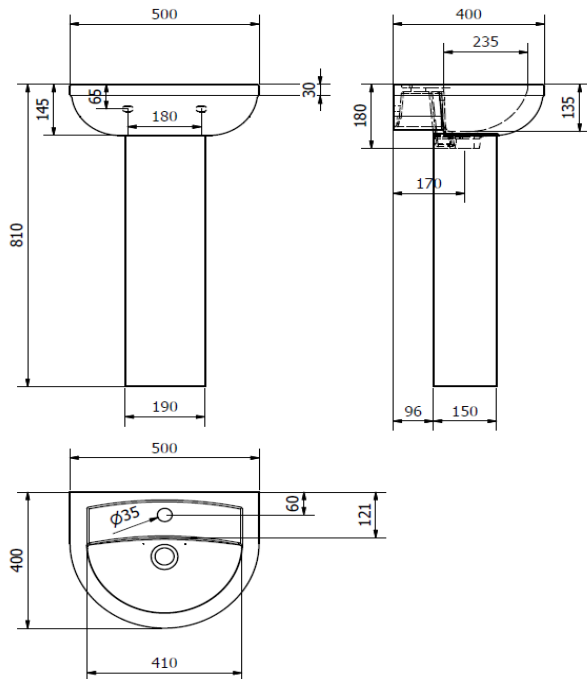

PRODUCT SPECIFICATION

KARIS 500mm 1th BASIN, PED & SEMI PED

ILLUSTRATION: KARIS 500 1 TH BASIN & PED LIFE 500 1 TH BAIN & SEMI-PED
CODE: 500 1 TH BASIN - POT722LS

PEDESTAL - POT721LS
SEMI-PED - POT723LS

COLOUR: WHITE

WEIGHT:	BASIN	PED	SEMI- PED
NET:	12.0 KG	10.0 KG	6.0 KG
GROSS:	13.0 KG	12.0 KG	7.0 KG

STANDARDS: BS EN 14688
BS EN 31
BS 3402

NOTES:
VITREOUS CHINA
1 TAP HOLE

BASIN & PED

SEMI - PED

BOX SIZES :- BASIN = 520 X 430 X 210 mm, PED = 200 X 180 X 710, SEMI PED = 330 X 265 X 220