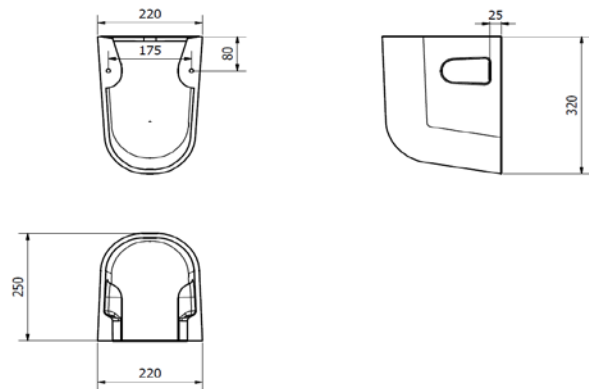

WEIGHT:	BASIN	PED	SEMI- PED
NET:	14.0 KG	10.0 KG	6.0 KG
GROSS:	15.0 KG	12.0 KG	7.0 KG

STANDARDS: BS EN 14688  
BS EN 31  
BS 3402

NOTES:  
VITREOUS CHINA  
1 TAP HOLE

#### SEMI - PED

BOX SIZES :- BASIN = 560 X 470 X 240 mm, PED = 200 X 180 X 710, SEMI PED = 330 X 265 X 220