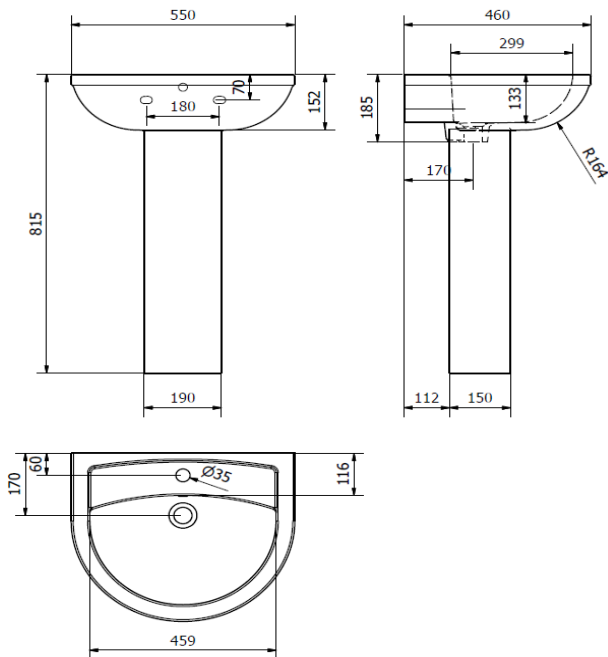

### KARIS 550mm 1th BASIN, PED & SEMI PED

ILLUSTRATION: KARIS 550 1 TH BASIN &  
PED LIFE 550 1 TH BASIN & SEMI-PED

CODE: 550 1 TH BASIN - POT720LS  
PEDESTAL - POT721LS  
SEMI-PED - POT723LS

COLOUR: WHITE

WEIGHT:	BASIN	PED	SEMI- PED
NET:	14.0 KG	10.0 KG	6.0 KG
GROSS:	15.0 KG	12.0 KG	7.0 KG

STANDARDS: BS EN 14688  
BS EN 31  
BS 3402

NOTES:  
VITREOUS CHINA  
1 TAP HOLE

#### SEMI - PED

BOX SIZES :- BASIN = 560 X 470 X 240 mm, PED = 200 X 180 X 710, SEMI PED = 330 X 265 X 220