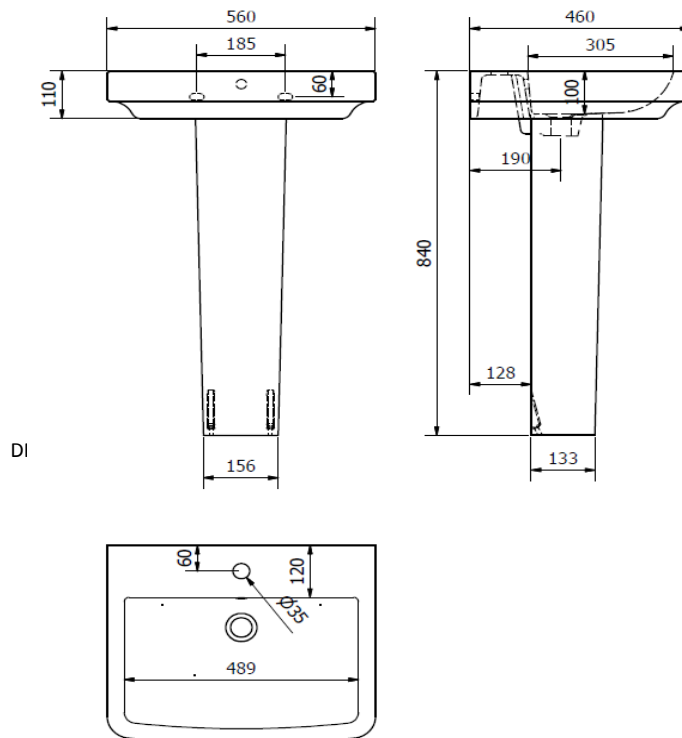

PRODUCT SPECIFICATION

KAREENA 550mm 1th BASIN & PEDESTAL

ILLUSTRATION: KAREENA BASIN AND PEDESTAL

CODE: 550 BASIN - POT403SI
PEDESTAL - POT404SI

COLOUR: WHITE

WEIGHT:	BASIN	PED
NET:	18 KG	11.5 KG
GROSS:	19 KG	12 KG
STANDARDS:	BS EN 14688 BS EN 31 BS 3402	

CE

15
EN 14688:2006
Wash Basin
Made of Ceramic

NOTES:
VITREOUS CHINA
1 TAP HOLE

BOX SIZES :- BASIN = 580 X 490 X 170 mm / PEDESTAL = 770 X 210 X 170 mm