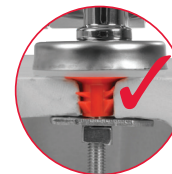

- ▶ Shatterproof thermoplastic toilet seat 100% recyclable
- ▶ Universal shape : Fits most standard pans
- ▶ Lock+ technology to stop seat movement
- ▶ Comes with a sturdy plastic bottom fix hinge
- ▶ Made in the UK

**EXP LOMOND SEAT & COVER S/S HINGE**  
EXG0358 (SCL11WH)

**NEW**

**2,3kg**

**BOTTOM FIX**

- ▶ Universal shape : Fits most standard pans
- ▶ Perfect for a traditional style of bathroom
- ▶ Mouldwood material with bar chrome plated hinge
- ▶ NOT sold with LOCK+

Great fit with Mostar Express bathroom

**LOCK+** **holds the seat in place!**

**STOP SEAT MOVEMENT**

GAP BETWEEN THE PAN AND BOLT LEADS TO A LOOSE SEAT

LOCK + FILLS THE GAP, PREVENTING MOVEMENT

Guarantee **2** Years **ON ALL SEATS**