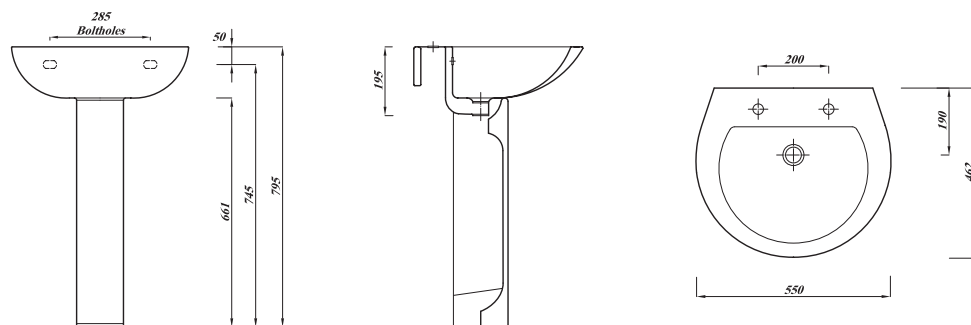

C1/SFB  
(74)

**Overview:**

Simple styling never goes out of fashion.

**Key product features:**

- Internal overflow
- Chrome effect overflow ring
- CE Compliant
- Clean design

Product:	55cm Basin
One tap hole code:	ASTBA1SET
Two tap hole code:	ASTBA2SET
Weight in kg:	20.5
Colour:	White
Material:	Vitreous china
Standard:	EN14688-CL15
DOP:	WBVC2
BiM download:	✓
CAD download:	✓
Extras:	Bottle trap - BOTRAPCH / Waste - TPOPRNEW

Shown: 55cm basin & pedestal combination pack  
ASTBA1SET

**Special notes**

Centre overflow with chrome effect decorative ring

All dimensions are approximate and subject to normal ceramic variation. Although every effort is made not to change the above product specification, Lecico reserve the right to do so without prior notification if necessary.