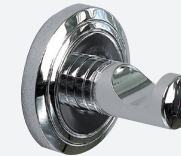

Mirror 8000C  
W400 x H505 mm

Towel Rail 8006C  
L505 x D75 mm

Long Towel Rail 8016C  
L655 x D75 mm

Toilet Brush Set 8021C  
Ø110 x H365 mm

Double Towel Rail 8027C  
L655 x D150 mm

[www.millerbathrooms.co.uk](http://www.millerbathrooms.co.uk)

**Lotion Bottle 8034C**, Frosted glass  
H180 x D115 mm

**Tumbler Holder 8003C**, Clear glass  
H95 x D110 mm

**Soap Dish 8004C**, Clear glass  
Ø110 x D135 mm

**Tooth Brush Rack 8029C**  
For four toothbrushes  
W110 x D80 mm

**Shelf 8002C**, Clear hardened glass  
L500 x D125 mm

**Toilet Roll Holder 8010C**  
W175 x H125 mm

**Spare Roll Holder 8019C**  
H170 x D100 mm

**Single Hook 8022C**  
D60 mm

**Double Hook 8023C**  
D60 mm

**Single Robe Hook 8011C**  
D55 mm

**Double Hook 8012C**  
H115 x D90 mm

**Towel Ring 8005C**  
Ø165 mm