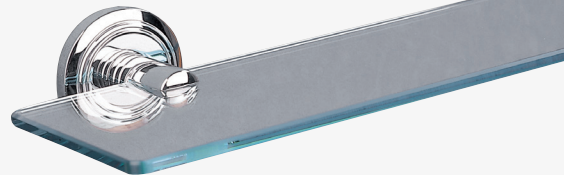

[www.millerbathrooms.co.uk](http://www.millerbathrooms.co.uk)

**Lotion Bottle 8034C**, Frosted glass  
H180 x D115 mm

**Tumbler Holder 8003C**, Clear glass  
H95 x D110 mm

**Soap Dish 8004C**, Clear glass  
Ø110 x D135 mm

**Tooth Brush Rack 8029C**  
For four toothbrushes  
W110 x D80 mm

**Shelf 8002C**, Clear hardened glass  
L500 x D125 mm

**Toilet Roll Holder 8010C**  
W175 x H125 mm

**Spare Roll Holder 8019C**  
H170 x D100 mm