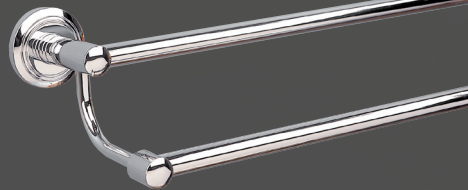

Double Towel Rail 8027C
L655 x D150 mm