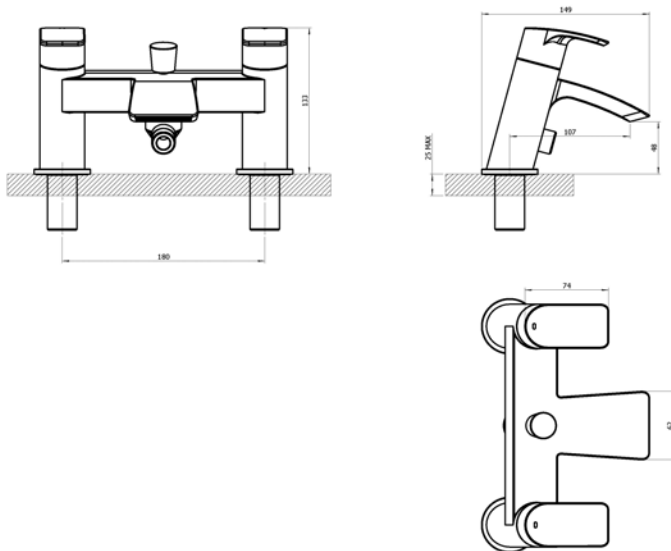

## 4K7005 – H PATTERN BATH SHOWER MIXER

**Francis Pegler**  
BY COMAP

### Specification

Finish	Chrome
Body	Brass
Fittings	Metal backnut & washer
Connection	3/4" BSP threaded tail
Min dynamic pressure	0.1
Max dynamic pressure	6
Max static pressure	25
Max water temperature	60°C

### Flow rates

Pressure	0.1	0.5	1	3
L/min	13	21	26.4	40.5
+ supplied restrictors	NA	NA	29.9	37.4

All Pressures are in Bar.  
 Dimensions supplied are nominal and subject to tolerance.  
 Performance details are based on trials under test conditions and for guidance only.  
 The Company reserves the right to change product specification without prior notice.