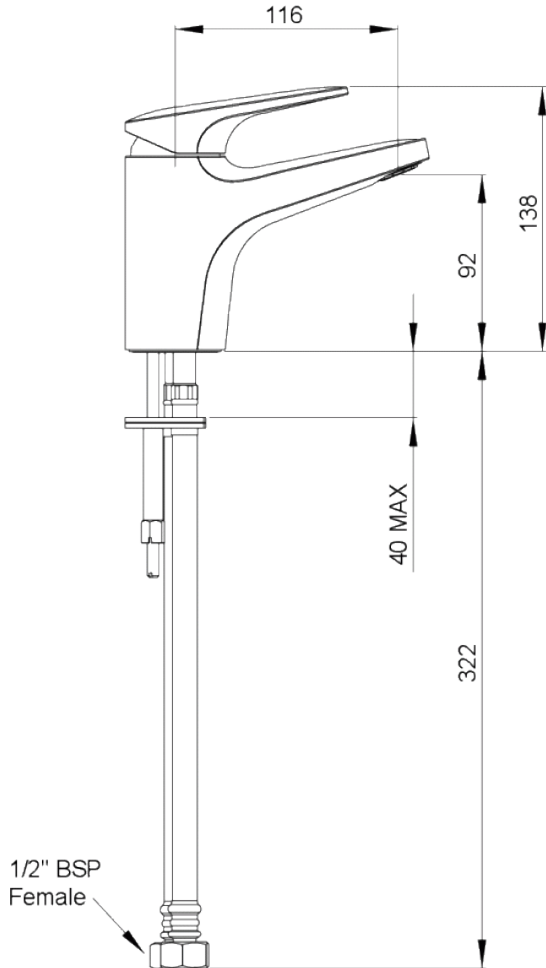

KAHA MONO BASIN MIXER WITH SWIVEL BASE

- Swivel spout
- Slim stream aerator with directional swivel
- Optional base trim ring

CONSTRUCTION: Brass

CARTRIDGE/VALVE TYPE: Ceramic Cartridge

SUPPLY: Suitable for all plumbing systems

INLET CONNECTIONS: 1/2" BSP

WORKING PRESSURES: 0.35 - 5.0 bar

OPERATION:

KAHA 113

Chrome

Open Outlet Flow (Bar - l/min)

BAR	0.3	0.5	1.0	2.0	3.0	4.0	5.0
SPOUT FLOW							

Please Note: Flow rate will be dictated by installation configurations.
 Please ensure to check the appropriate flow restrictor information if applicable.
 *Please refer to website for full warranty details.