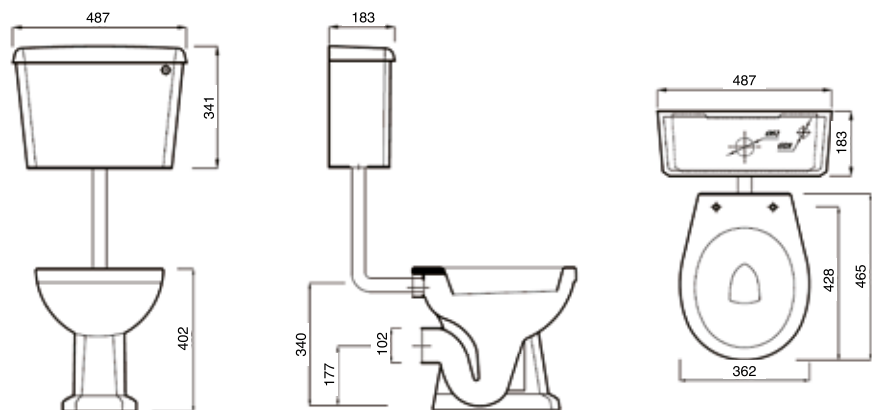

Close Coupled WC Pan & Cistern