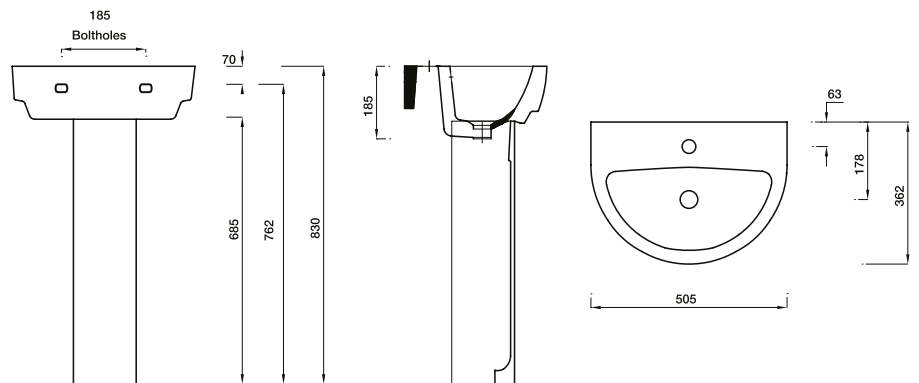

50cm Round Basin & Pedestal