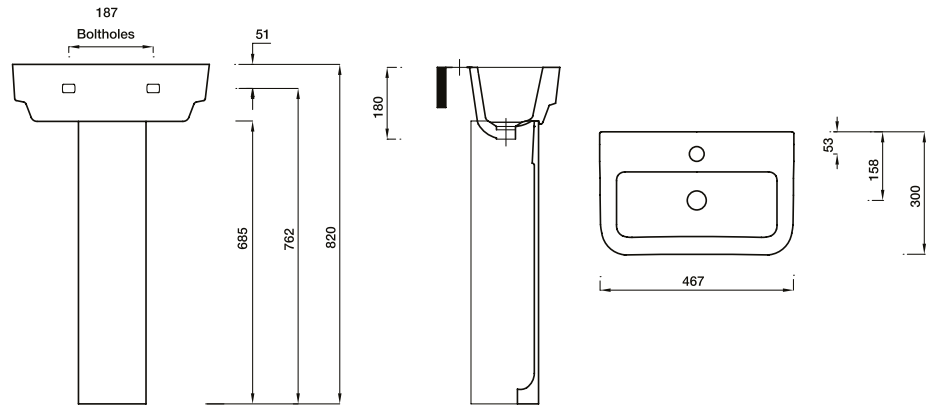

Odessa Square

- **EXG0414** Square Basin 46cm 1th
- **EXG0415** Square Basin 50cm 1th
- **EXG0416** Square Basin 56cm 1th
- **EXG0409** Full Pedestal
- **EXG0329** Semi Recessed Basin 53cm 1th
- **EXG0376** Semi Pedestal
- **EXG0407** Close Coupled WC Pan
- **EXG0408** Close Coupled Cistern Dual
  Flush Push Button 6/4l

46cm Square Basin & Pedestal