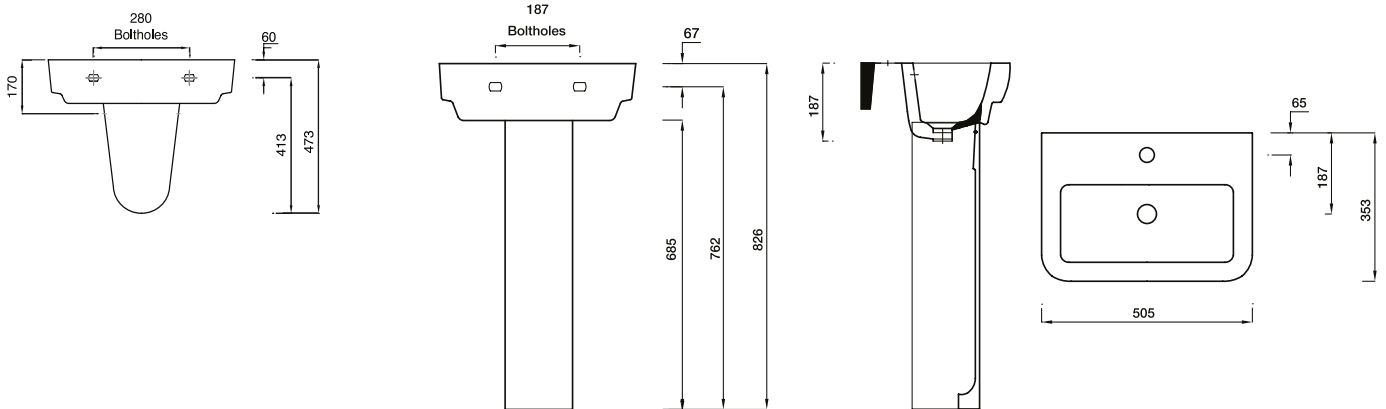

Semi Pedestal

50cm Square Basin & Pedestal