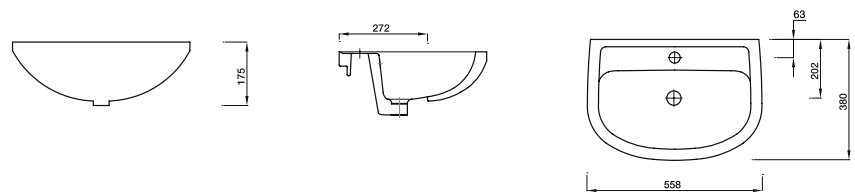

55cm Semi Recessed Basin