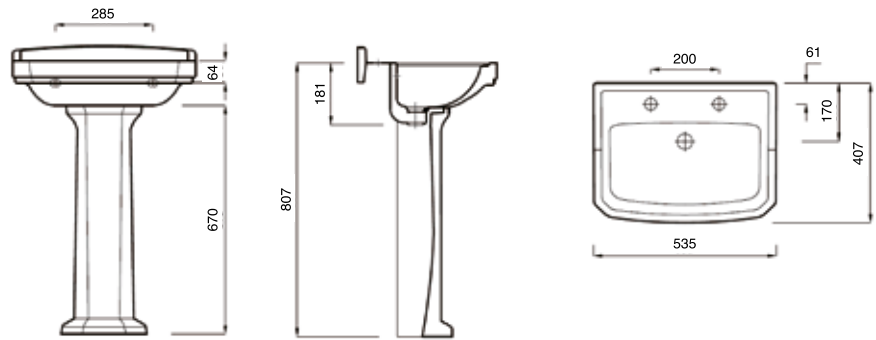

Mostar

- **EXG0400** 53cm 2th Wash Basin
- **EXG0405** Pedestal
- **EXG0401** Close Coupled WC Pan
- **EXG0402** Lever Operated Close Coupled Cistern
- **EXG0403** Mostar Low Level Lever Operated Cistern
- **EXG0404** Mostar Low Level Pan
- **EXG0406** Mostar Low Level Lever Pipe Work

53cm Wash Basin & Pedestal