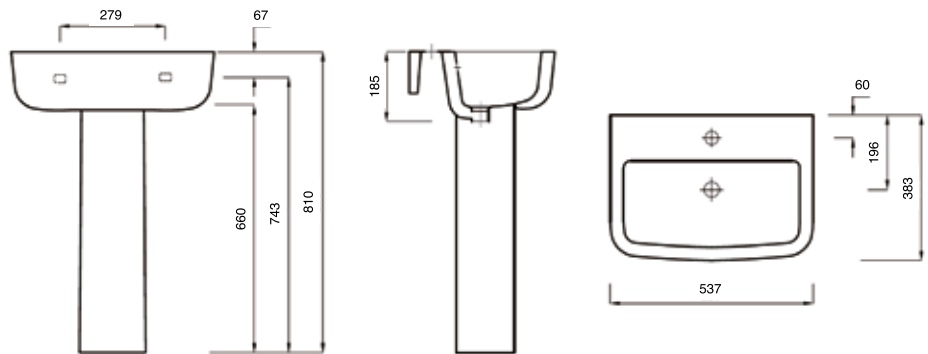

54cm Basin & Pedestal