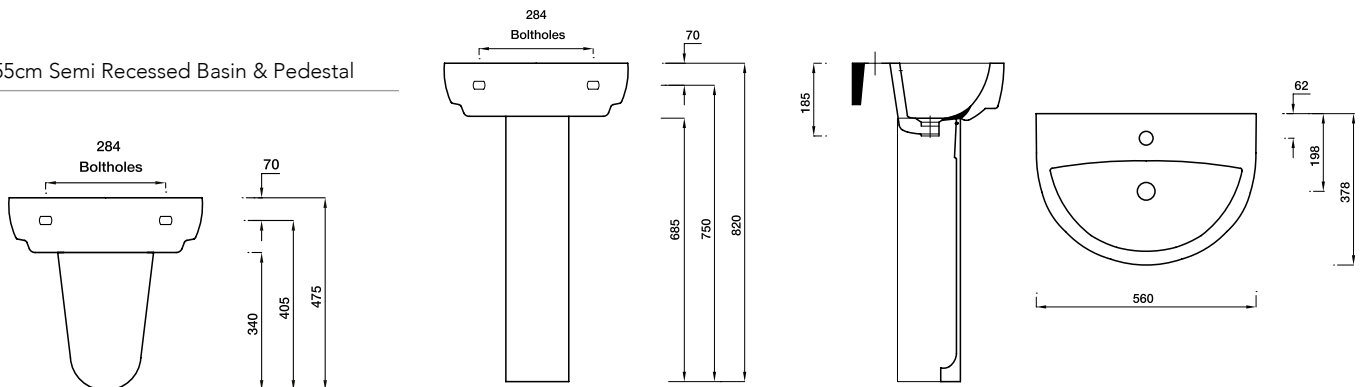

56cm Round Basin & Pedestal

55cm Semi Recessed Basin & Pedestal