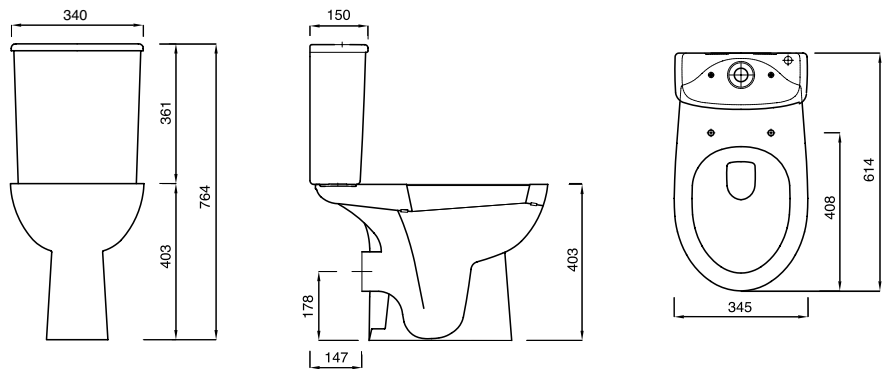

Close Coupled WC Pan & Eco Cistern