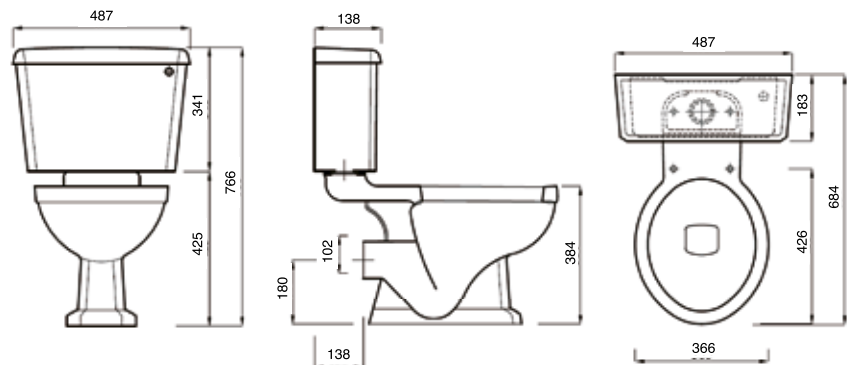

Close Coupled Low Level WC Pan & Cistern