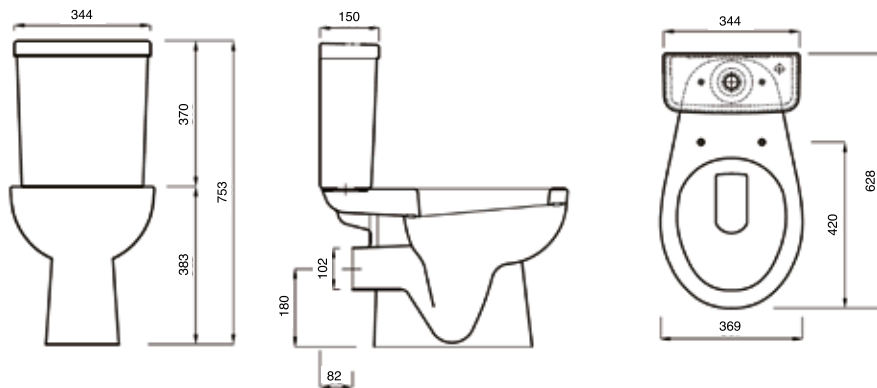

Square Wall Hung WC Pan

Round Close Coupled WC Pan