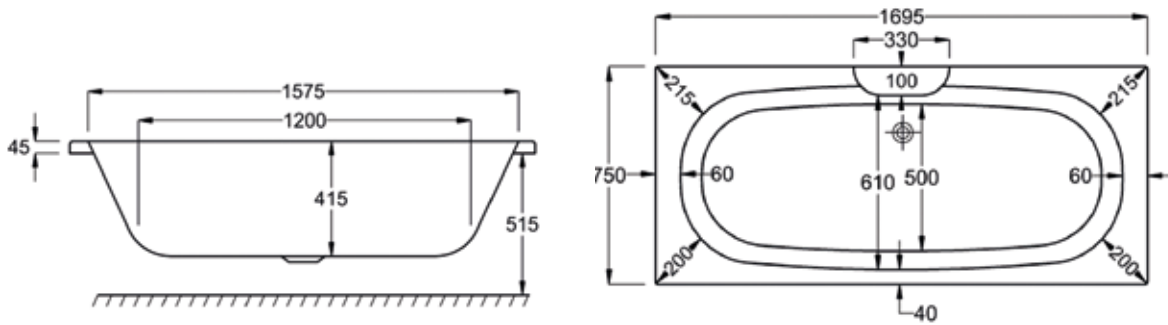

Baths

Bayonne 1700 x 750mm Double End