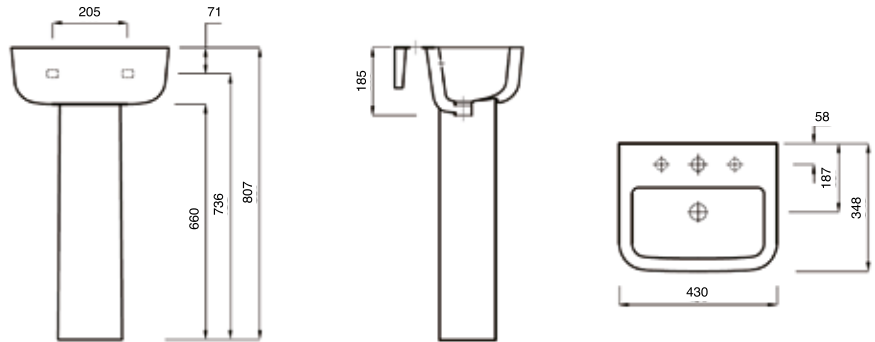

Metz

- **EXG0387** Basin 43cm 1th
- **EXG0388** Basin 43cm 2th
- **EXG0389** Basin 54cm 1th
- **EXG0390** Basin 54cm 2th
- **EXG0394** Full Pedestal
- **EXG0396** Square Close Coupled WC Pan
- **EXG0393** Close Coupled Cistern
- **EXG0395** Round Close Coupled WC Pan
- **EXG0397** Square Wall Hung WC Pan

43cm Basin & Pedestal