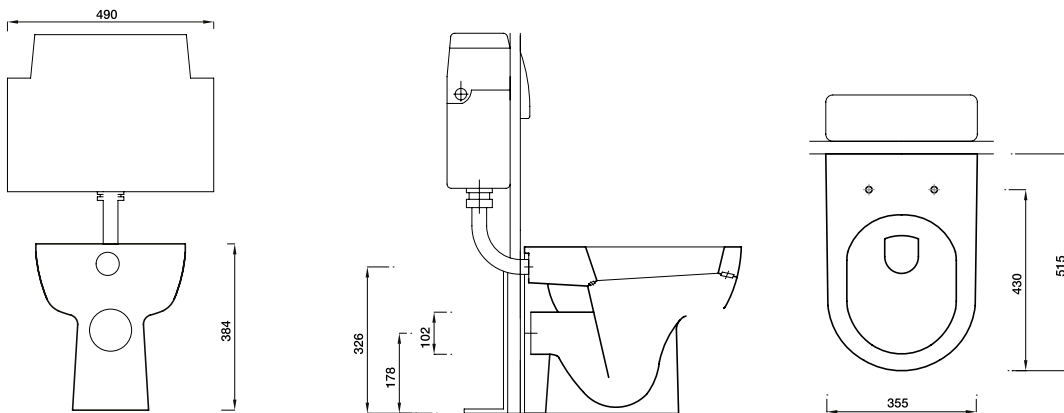

Back to Wall WC Pan