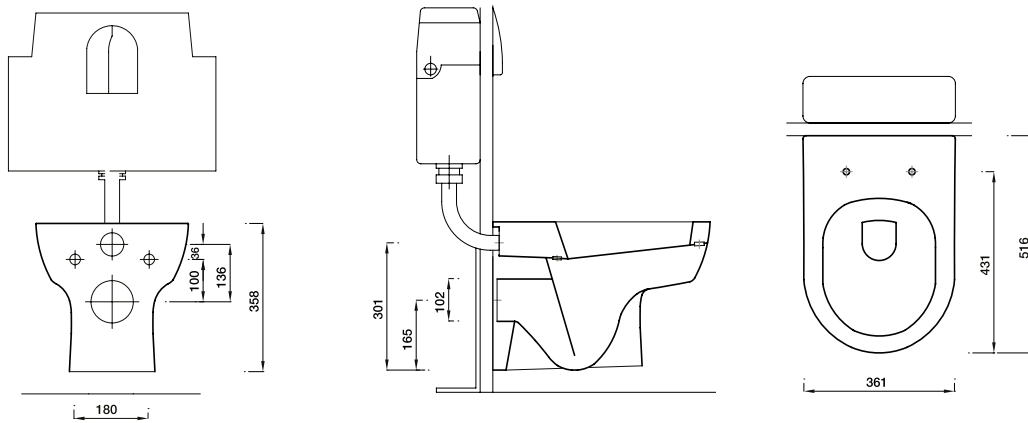

Wall Hung WC Pan