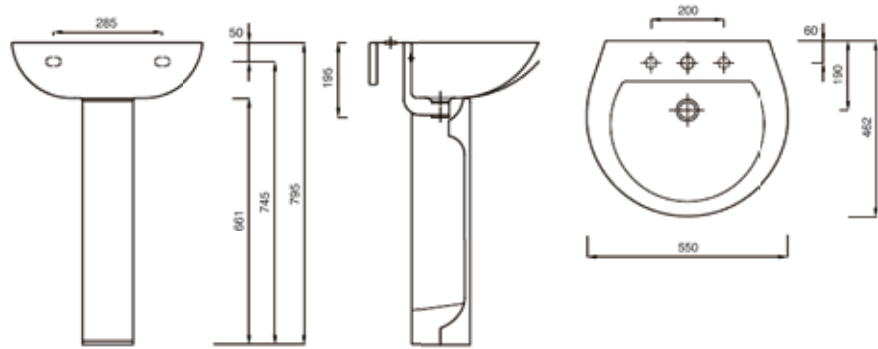

Toulon

- EXG0338 55cm 1th Basin & Pedestal
- EXG0339 55cm 2th Basin & Pedestal
- EXG0385 WC Pan & Cistern
- EXG0317 Eco WC Pan & Cistern

55cm Basin & Pedestal