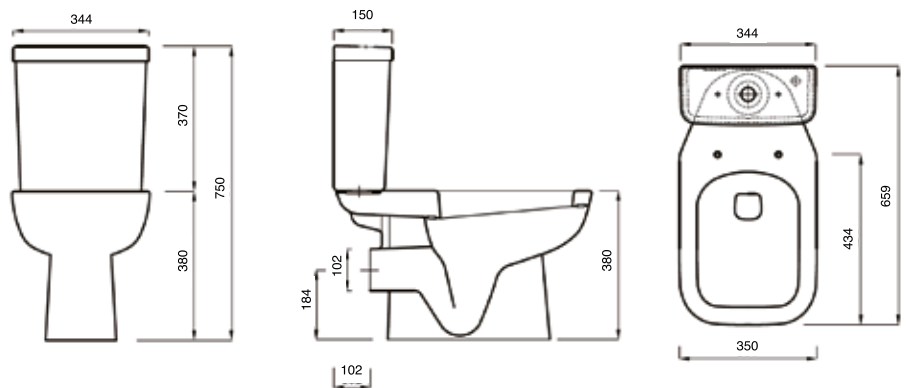

Square Close Coupled WC Pan