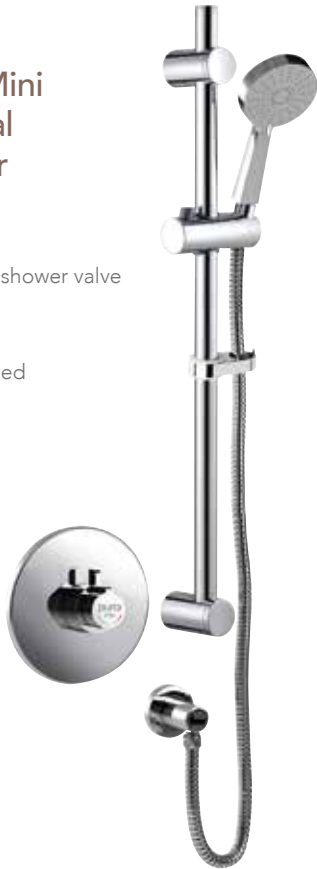

## Coolflow Shower Bar Valve & Kit

- Anti-scald technology and a cool touch body
- Multi-function shower head
- Thermostatic control
- TMV2 & WARS approved

**EXG0024**  
Safe Touch  
Thermostatic Bar  
Shower with Flexible  
Slide Rail Kit  
**£214**

## Thermostatic Concealed Shower & Kit

- 5 year warranty
- Anti-scald technology
- Single function handset
- WRAS approved

**EXG0223**  
Thermostatic Shower  
Mixer & Kit  
**£260**

## Thermostatic Mini Concentric Dual Control Shower Valve & Kit

- Exposed & concealed shower valve
- Anti-scald technology
- Eco air handset
- WRAS & TMV2 approved

### **EXG0029**

Thermostatic Mini Concentric Dual Control Shower  
**£300**