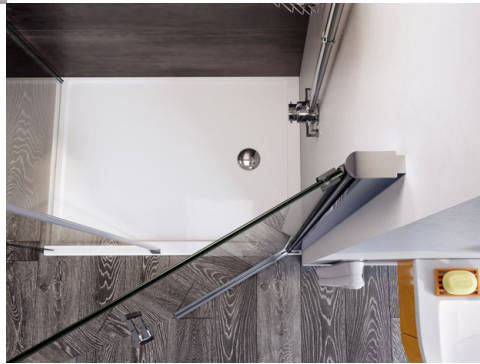

Pivot Door

Outward Opening

900 x 900 Corner Fitting

- Door N2F913CS
- Side Panel N2R913S
- Roman Low Level Tray RLT9
- Shower Basket RSB07

“ A minimalist design with its frameless look presenting inclusivity for all users with its low threshold ”

900 Alcove Fitting

- Door N2F913S
- Roman Low Level Tray RLT9
- Shower Basket RSB07

GLASS THICKNESS
8
Millimetres

TOTAL HEIGHT
1967
Millimetres

REVERSIBLE

GLASS PROTECTION

TRUELIFE

Features and Benefits:

- Glass Height 1950mm
- Height to top of pivot tube 1967mm
- Bright Silver frame
- Chromed brass machined components
- Chromed brass feature handle
- Low profile PVC seals
- 20mm of adjustment in each profile
- No top rail
- Can be installed for outward opening
- Full length pivoting tube
- Side Panels supplied with optional bracing