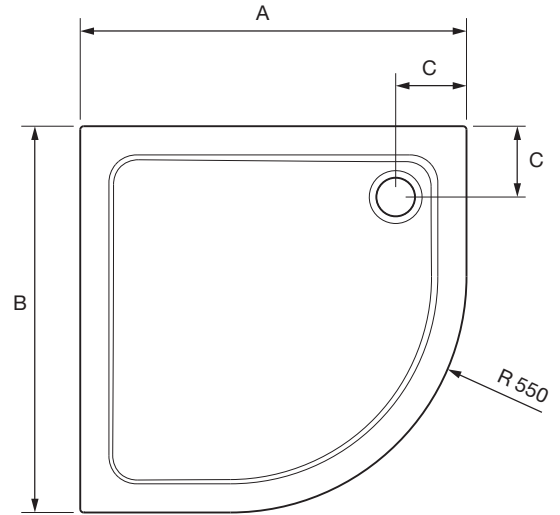

Mira Flight Safe Quadrant Shower Trays

Mira Flight Safe height flat top or upstands

Mira Flight Safe tray - quadrant

Dimensions
All sizes are in mm

Size	Upstands	Trays product code	Riser conversion kit product code
800X800	0	1.1697.015.AS	1.1697.035.WH
900X900	0	1.1697.012.AS	1.1697.035.WH
1000X800 LH	0	1.1697.022.AS	1.1697.037.WH
1000X800 RH	0	1.1697.023.AS	1.1697.037.WH
1000X1000	0	1.1697.041.AS	1.1697.267.WH
1200X900 LH	0	1.1697.024.AS	1.1697.037.WH
1200X900 RH	0	1.1697.025.AS	1.1697.037.WH

Dimensions

Flat top						Upstands					
A	B	C	D	E	F	A	B	C	D	E	F
800	800	165	68	40	140-160	810	810	170	72	62	162-182
900	900	165	68	40	140-160	-	-	-	-	-	-
1000	1000	165	68	40	140-160	-	-	-	-	-	-
1000	800	165	68	40	140-160	-	-	-	-	-	-
1200	900	165	68	40	140-160	-	-	-	-	-	-