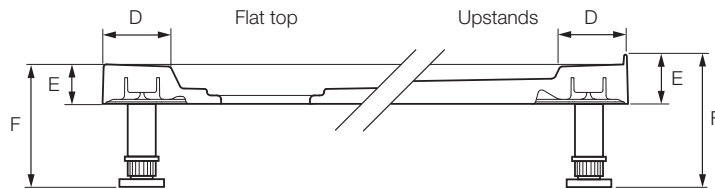

Mira Flight Safe Quadrant Shower Trays

Mira Flight Safe height flat top or upstands

Mira Flight Safe tray - quadrant

Dimensions
All sizes are in mm

Size	Upstands	Trays product code	Riser conversion kit product code
800X800	0	1.1697.015.AS	1.1697.035.WH
900X900	0	1.1697.012.AS	1.1697.035.WH
1000X800 LH	0	1.1697.022.AS	1.1697.037.WH
1000X800 RH	0	1.1697.023.AS	1.1697.037.WH
1000X1000	0	1.1697.041.AS	1.1697.267.WH
1200X900 LH	0	1.1697.024.AS	1.1697.037.WH
1200X900 RH	0	1.1697.025.AS	1.1697.037.WH

Dimensions

Flat top						Upstands					
A	B	C	D	E	F	A	B	C	D	E	F
800	800	165	68	40	140-160	810	810	170	72	62	162-182
900	900	165	68	40	140-160	-	-	-	-	-	-
1000	1000	165	68	40	140-160	-	-	-	-	-	-
1000	800	165	68	40	140-160	-	-	-	-	-	-
1200	900	165	68	40	140-160	-	-	-	-	-	-