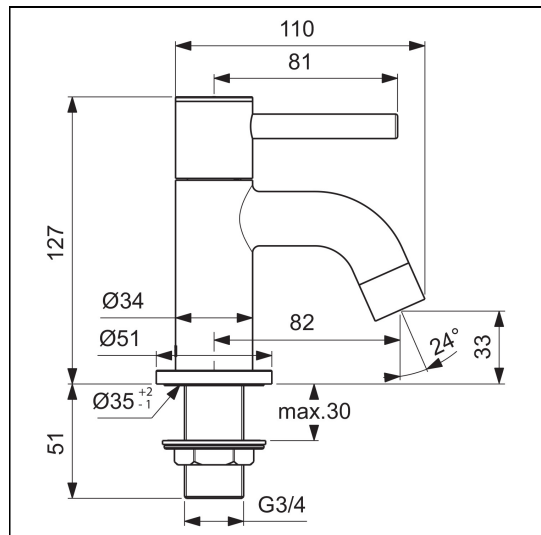

Ceraline Bath Pillar Taps

ILLUSTRATED

BC187 Ceraline bath pillar taps

ILLUSTRATED PRODUCT DETAILS

Weights

BC187 1.30 KG

Finishes

BC187  Chrome (AA)

Materials

BC187 Chrome Plated Brass

Special Notes

Suitable for balanced/unbalanced supplies. Inlets 1/2in BSP male coned for copper. Pillar taps come supplied with brass back nuts. Consideration should be given to safe hot water delivery and the use of an appropriate temperature reduction device.