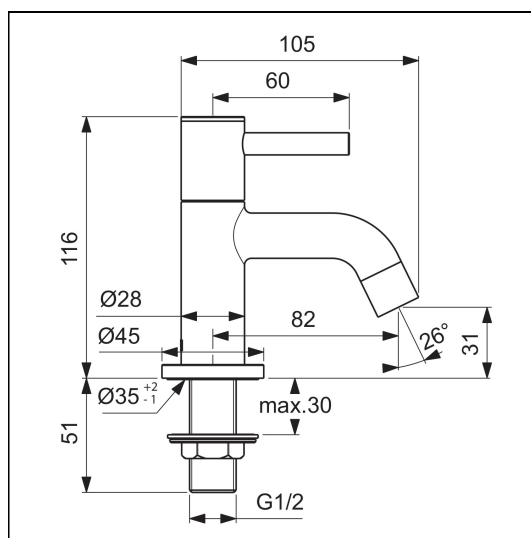

Ceraline Basin Pillar Taps

ILLUSTRATED

BC184 Ceraline basin pillar taps

ILLUSTRATED PRODUCT DETAILS

Weights

BC184 0.98 KG

Finishes

BC184  Chrome (AA)

Materials

BC184 Chrome Plated Brass

Special Notes

Suitable for balanced/unbalanced supplies. Inlets 1/2in BSP male coned for copper. Pillar taps come supplied with brass back nuts. Consideration should be given to safe hot water delivery and the use of an appropriate temperature reduction device.